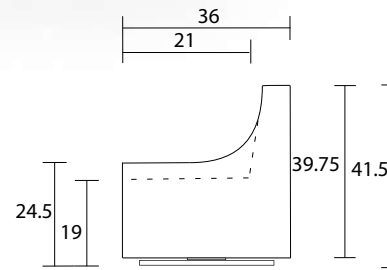

Chair

Sideview

Swivel Chair

Swivel Sideview

Ottoman Front

Ottoman Sideview

Specifications:

5" skinny tapered leg, espresso. Also available in walnut, please specify on order

Chair with swivel has no legs, with swivel base

No-Sag sinuous spring system with loose seat cushion

Tight back

Piping on arms and seat cushion

Pieces upholstered in leather have no piping

Measurements may vary +/- 1"