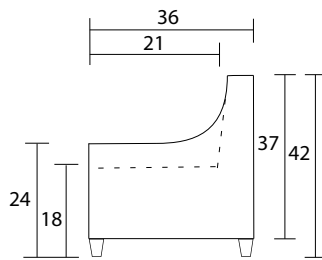

Chair

Sideview

Swivel Chair

Swivel Sideview

Ottoman Front

Ottoman Sideview

Specifications:

5" skinny tapered leg, espresso. Also available in walnut, please specify on order

Chair with swivel has no legs, with swivel base

No-Sag sinuous spring system with loose seat cushion

Tight back

Piping on arms and seat cushion

Pieces upholstered in leather have no piping

Measurements may vary +/- 1"