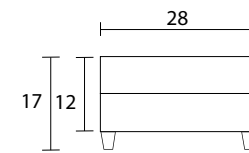

Chair

Sideview

Swivel Chair

Swivel Sideview

Ottoman Front

Ottoman Sideview

Specifications:

5" skinny tapered leg, espresso. Also available in walnut, please specify on order

Chair with swivel has no legs, with swivel base

No-Sag sinuous spring system with loose seat cushion

Tight back

Piping on arms and seat cushion

Pieces upholstered in leather have no piping

Measurements may vary +/- 1"