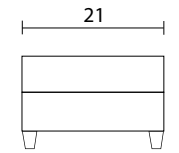

Chair

Sideview

Swivel Chair

Swivel Sideview

Ottoman Front

Ottoman Sideview

Specifications:

5" skinny tapered leg, espresso. Also available in walnut, please specify on order

Chair with swivel has no legs, with swivel base

No-Sag sinuous spring system with loose seat cushion

Tight back

Piping on arms and seat cushion

Pieces upholstered in leather have no piping

Measurements may vary +/- 1"