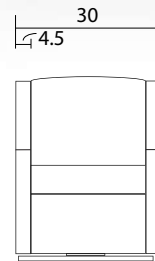

Chair

Sideview

Swivel Chair

Swivel Sideview

Ottoman Front

Ottoman Sideview

Specifications:

5" skinny tapered leg, espresso. Also available in walnut, please specify on order

Chair with swivel has no legs, with swivel base

No-Sag sinuous spring system with loose seat cushion

Tight back

Piping on arms and seat cushion

Pieces upholstered in leather have no piping

Measurements may vary +/- 1"