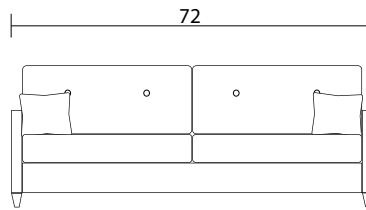

Sofa

Condo Sofa

Chair

Sideview

Specifications:

- 5" skinny tapered leg, espresso. Also available in walnut, please specify on order
- Sofa & Condo Sofa: 2 knife edge toss pillows (17"x17"), accented up to grade G
- Sectional: 1 knife edge toss pillow (17"x17"), accented up to grade G (per arm or corner)
- No-Sag sinuous spring system with loose seat cushions
- Loose boxed back cushions with shallow button tufts
- No piping
- Pieces upholstered in leather do not include toss cushions
- Measurements may vary +/- 1"
- October 1st, 2019

COM Requirement	Yards
Sofa	13.5
Condo Sofa	11.25
Chair	6.25

Specifications:

5" skinny tapered leg, espresso. Also available in walnut, please specify on order
 Sofa & Condo Sofa: 2 knife edge toss pillows (17"x17"), accented up to grade G
 Sectional: 1 knife edge toss pillow (17"x17"), accented up to grade G (per arm or corner)
 No-Sag sinuous spring system with loose seat cushions
 Loose boxed back cushions with shallow button tufts
 No piping
 Pieces upholstered in leather do not include toss cushions
 Measurement may vary +/- 1"
 April 23rd, 2020