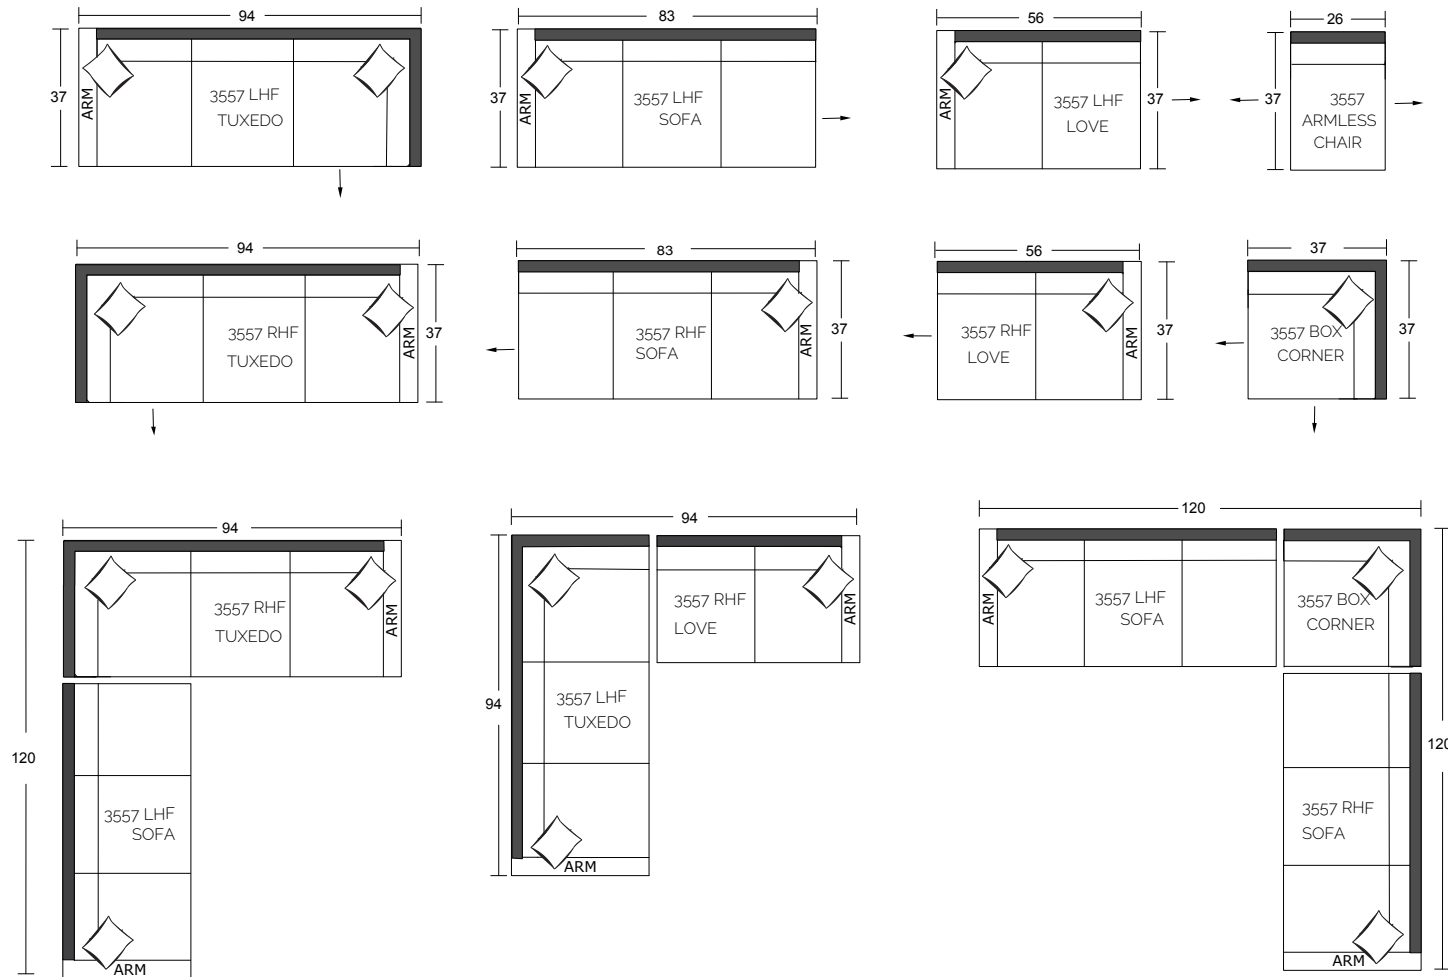

Sofa

Condo Sofa

Chair

Sideview

Specifications:

- 5" skinny tapered leg, espresso. Also available in walnut, please specify on order
- Sofa & Condo Sofa: 2 knife edge toss pillows (17"x17"), accented up to grade G
- Sectional: 1 knife edge toss pillow (17"x17"), accented up to grade G (per arm or corner)
- No-Sag sinuous spring system with loose seat cushions
- Loose boxed back cushions with shallow button tufts
- No piping
- Pieces upholstered in leather do not include toss cushions
- Measurements may vary +/- 1"
- October 1st, 2019

COM Requirement	Yards
Sofa	13.5
Condo Sofa	11.25
Chair	6.25

Specifications:

5" skinny tapered leg, espresso. Also available in walnut, please specify on order
 Sofa & Condo Sofa: 2 knife edge toss pillows (17"x17"), accented up to grade G
 Sectional: 1 knife edge toss pillow (17"x17"), accented up to grade G (per arm or corner)
 No-Sag sinuous spring system with loose seat cushions
 Loose boxed back cushions with shallow button tufts
 No piping
 Pieces upholstered in leather do not include toss cushions
 Measurement may vary +/- 1"
 April 23rd, 2020