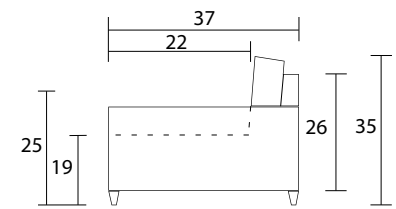

Sofa

Condo Sofa

Chair

Sideview

Specifications:

- 5" skinny tapered leg, espresso. Also available in walnut, please specify on order
- Sofa & Condo Sofa: 2 knife edge toss pillows (17"x17"), accented up to grade G
- Sectional: 1 knife edge toss pillow (17"x17"), accented up to grade G (per arm or corner)
- No-Sag sinuous spring system with loose seat cushions
- Loose boxed back cushions with shallow button tufts
- No piping
- Pieces upholstered in leather do not include toss cushions
- Measurements may vary +/- 1"
- October 1st, 2019

COM Requirement	Yards
Sofa	13.5
Condo Sofa	11.25
Chair	6.25

Specifications:

5" skinny tapered leg, espresso. Also available in walnut, please specify on order
 Sofa & Condo Sofa: 2 knife edge toss pillows (17"x17"), accented up to grade G
 Sectional: 1 knife edge toss pillow (17"x17"), accented up to grade G (per arm or corner)
 No-Sag sinuous spring system with loose seat cushions
 Loose boxed back cushions with shallow button tufts
 No piping
 Pieces upholstered in leather do not include toss cushions
 Measurement may vary +/- 1"
 April 23rd, 2020