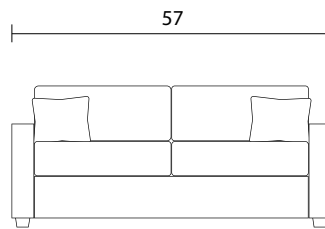

Sofa

Loveseat

Chair

Sideview

Specifications:

2" square tapered leg, espresso. Also available in walnut, please specify on order

Sofa & Loveseat: 2 knife edge toss pillows (17"x17"), accented up to grade G

No-Sag sinuous spring system with loose seat cushions

Loose boxed back cushions

No piping

Pieces upholstered in leather do not include toss cushions

Measurements may vary +/- 1"

October 1st, 2019

COM Requirement	Yards
Sofa	12.75
Loveseat	10
Chair	6.25