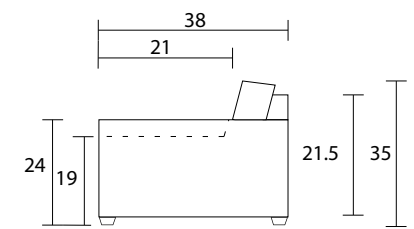

Sofa

Loveseat

Chair

Sideview

Specifications:

2" square tapered leg, espresso. Also available in walnut, please specify on order

Sofa & Loveseat: 2 knife edge toss pillows (17"x17"), accented up to grade G

No-Sag sinuous spring system with loose seat cushions

Loose boxed back cushions

No piping

Pieces upholstered in leather do not include toss cushions

Measurements may vary +/- 1"

October 1st, 2019

COM Requirement	Yards
Sofa	12.75
Loveseat	10
Chair	6.25