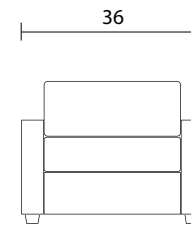

Sofa

Loveseat

Chair

Sideview

Specifications:

2" square tapered leg, espresso. Also available in walnut, please specify on order

Sofa & Loveseat: 2 knife edge toss pillows (17"x17"), accented up to grade G

No-Sag sinuous spring system with loose seat cushions

Loose boxed back cushions

No piping

Pieces upholstered in leather do not include toss cushions

Measurements may vary +/- 1"

October 1st, 2019

COM Requirement	Yards
Sofa	12.75
Loveseat	10
Chair	6.25