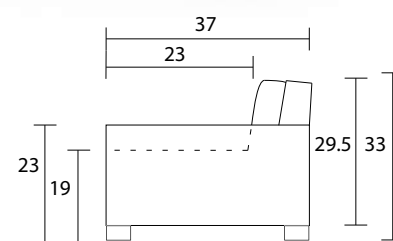

Sofa

Loveseat

Chair 1/2

Sideview

Ottoman 1/2 Front

Ottoman 1/2 Sideview

Specifications:

8"x3" rectangle leg, espresso

Sofa: 2 boxed kidneys (9"x28"), accented up to grade G

Loveseat: 2 boxed kidneys (9"x20"), accented up to grade G

Chair & 1/2: 1 boxed kidney (9"x20"), accented up to grade G

No-Sag sinuous spring system with loose seat cushions