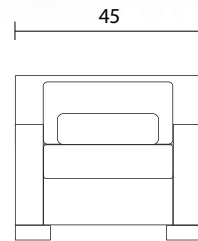

Sofa

Loveseat

Chair 1/2

Sideview

Ottoman 1/2 Front

Ottoman 1/2 Sideview

Specifications:

8"x3" rectangle leg, espresso

Sofa: 2 boxed kidneys (9"x28"), accented up to grade G

Loveseat: 2 boxed kidneys (9"x20"), accented up to grade G

Chair & 1/2: 1 boxed kidney (9"x20"), accented up to grade G

No-Sag sinuous spring system with loose seat cushions

Loose boxed back cushions

No piping

Pieces upholstered in leather do not include toss cushions

Measurements may vary +/- 1"

September 13th, 2018

COM Requirement Yards

Sofa 15

Loveseat 13