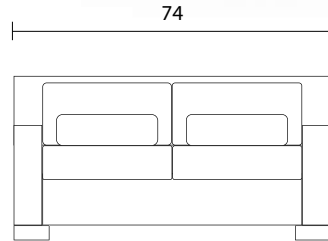

Sofa

Loveseat

Chair 1/2

Sideview

Ottoman 1/2 Front

Ottoman 1/2 Sideview

Specifications:

8"x3" rectangle leg, espresso

Sofa: 2 boxed kidneys (9"x28"), accented up to grade G

Loveseat: 2 boxed kidneys (9"x20"), accented up to grade G

Chair & 1/2: 1 boxed kidney (9"x20"), accented up to grade G

No-Sag sinuous spring system with loose seat cushions

Loose boxed back cushions

No piping

Pieces upholstered in leather do not include toss cushions

Measurements may vary +/- 1"

September 13th, 2018

COM Requirement Yards

Sofa 15

Loveseat 13