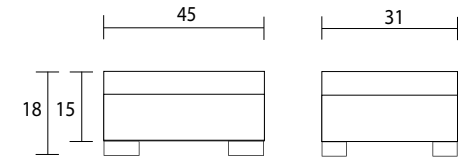

Sofa

Loveseat

Chair 1/2

Sideview

Ottoman 1/2 Front

Ottoman 1/2 Sideview

Specifications:

8"x3" rectangle leg, espresso

Sofa: 2 boxed kidneys (9"x28"), accented up to grade G

Loveseat: 2 boxed kidneys (9"x20"), accented up to grade G

Chair & 1/2: 1 boxed kidney (9"x20"), accented up to grade G

No-Sag sinuous spring system with loose seat cushions