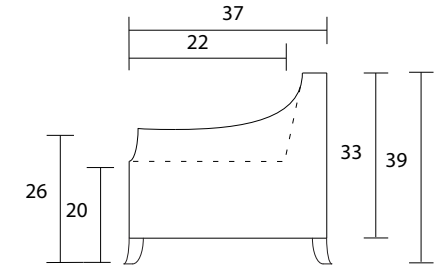

Sofa

Love

Chair

Sideview

Specifications:

6" flared tapered leg, espresso

Sofa & Loveseat: 2 knife edge toss pillows (17"x17"), accented up to grade G

Sofa & Loveseat: 2 round bolsters (6"x19"), self

Measurements may vary +/- 1"

October 1st, 2019

COM Requirement Yards

Sofa 14

Loveseat 12

Chair 6.75