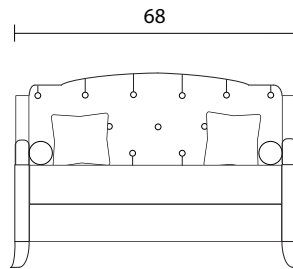

Sofa

Love

Chair

Sideview

Specifications:

6" flared tapered leg, espresso

Sofa & Loveseat: 2 knife edge toss pillows (17"x17"), accented up to grade G

Sofa & Loveseat: 2 round bolsters (6"x19"), self

Measurements may vary +/- 1"

October 1st, 2019

COM Requirement Yards

Sofa 14

Loveseat 12

Chair 6.75