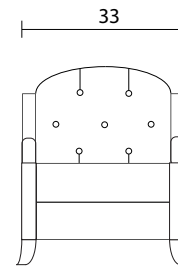

Sofa

Love

Chair

Sideview

Specifications:

6" flared tapered leg, espresso

Sofa & Loveseat: 2 knife edge toss pillows (17"x17"), accented up to grade G

Sofa & Loveseat: 2 round bolsters (6"x19"), self