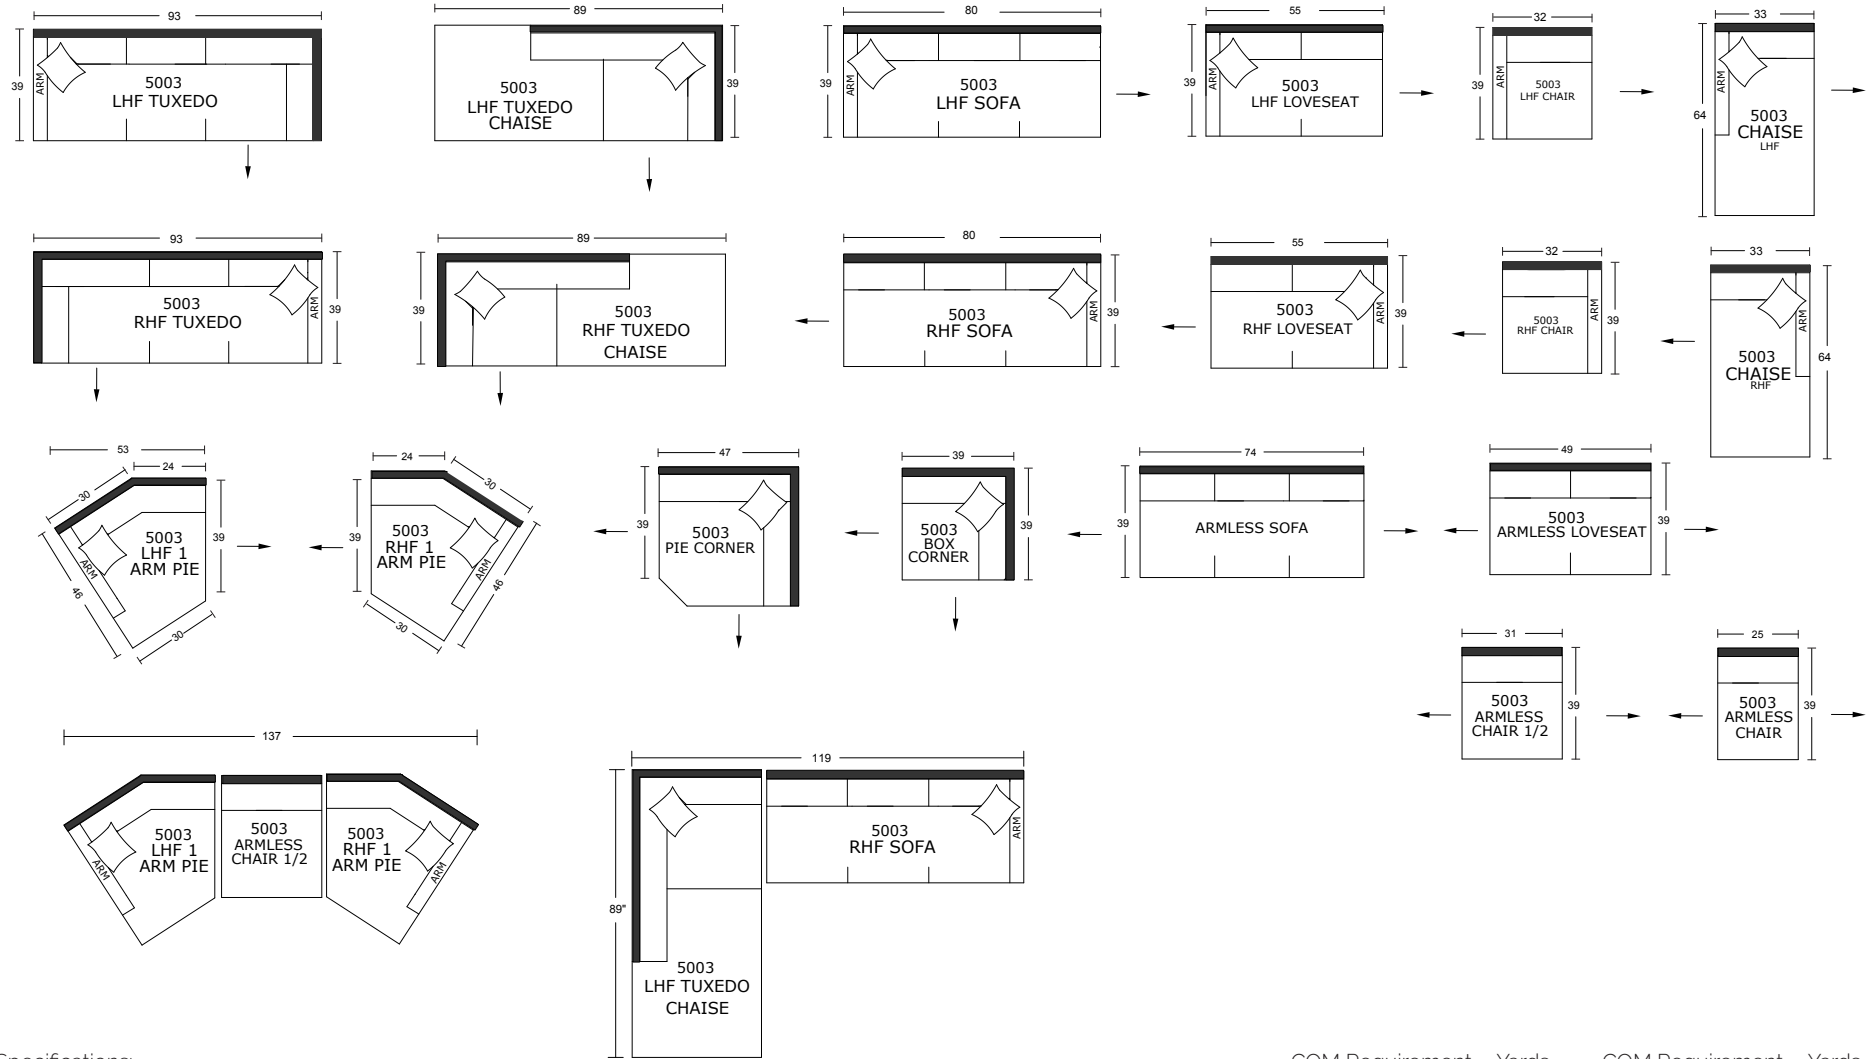

**Specifications:**

- 2" square tapered leg, espresso
- 1 knife edge toss pillow (17"x17"), self piped, accented up to grade G (per arm or corner)
- No-Sag sinuous spring system with loose seat cushions
- Loose boxed back cushions
- Piping on arms, back cushions and seat cushions
- Pieces upholstered in leather do not include toss cushions
- Measurement may vary +/- 1"
- July 4th, 2018

COM Requirement	Yards	COM Requirement	Yards
LHF/RHF Tux Chaise	15	LHF/RHF Chair	7
LHF/RHF Tuxedo	17	LHF/RHF 1ArmPie	11
Armless Sofa	13	LHF/RHF Sofa	14
Armless Loveseat	9	LHF/RHF Loveseat	10
Armless Chair	5	Box Corner	9
Armless Chair 1/2	6	Pie Corner	12
LHF/RHF Chaise	9		

**Specifications:**

- 2" square tapered leg, espresso
- 1 knife edge toss pillow (17"x17"), self piped, accented up to grade G (per arm or corner)
- No-Sag sinuous spring system with loose seat cushions
- Loose boxed back cushions
- Piping on arms, back cushions and seat cushions
- Pieces upholstered in leather do not include toss cushions
- Measurement may vary +/- 1"
- July 24th, 2019

COM Requirement	Yards	COM Requirement	Yards
LHF/RHF TuxChaise	15	LHF/RHF Chair	7
LHF/RHF Tuxedo	17	LHF/RHF 1 Arm Pie	11
Armless Sofa	13	LHF/RHF Sofa	14
Armless Loveseat	9	LHF/RHF Loveseat	10
Armless Chair	5	Box Corner	9
Armless Chair 1/2	6	Pie Corner	12
LHF/RHF Chaise	9		