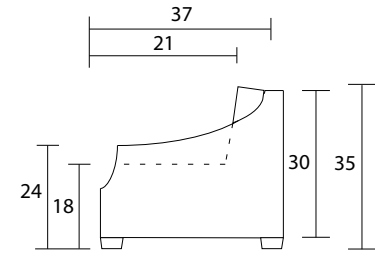

Sofa

Loveseat

Chair

Sideview

Specifications:

- 2" square tapered leg, espresso. Also available in walnut, please specify on order
- Sofa & Loveseat: 2 knife edge toss pillows (17"x17"), self piped, accented up to grade G
- Small nailhead trim on front arm - please specify colour - nailheads cannot be removed
- No-Sag sinuous spring system with loose seat cushions
- Loose boxed back cushions
- Piping on back and seat cushions
- Pieces upholstered in leather have no piping and do not include toss cushions
- Measurement may vary +/- 1"

October 1st, 2019

COM Requirement    Yards

Sofa	15
Loveseat	12
Chair	7

Yardage indicated is based on 54" solid, railroaded, non-matched fabrics