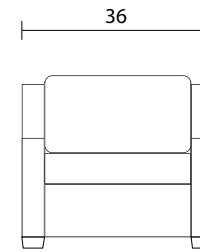

Sofa

Loveseat

Chair

Sideview

Specifications:

- 2" square tapered leg, espresso. Also available in walnut, please specify on order
- Sofa & Loveseat: 2 knife edge toss pillows (17"x17"), self piped, accented up to grade G
- Small nailhead trim on front arm - please specify colour - nailheads cannot be removed
- No-Sag sinuous spring system with loose seat cushions
- Loose boxed back cushions
- Piping on back and seat cushions
- Pieces upholstered in leather have no piping and do not include toss cushions
- Measurement may vary +/- 1"

October 1st, 2019

COM Requirement    Yards

Sofa	15
Loveseat	12
Chair	7

Yardage indicated is based on 54" solid, railroaded, non-matched fabrics