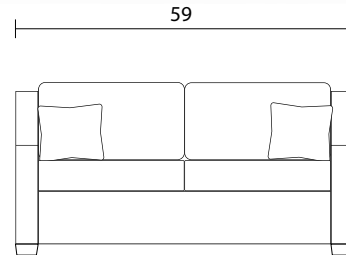

Sofa

Loveseat

Chair

Sideview

Specifications:

- 2" square tapered leg, espresso. Also available in walnut, please specify on order
- Sofa & Loveseat: 2 knife edge toss pillows (17"x17"), self piped, accented up to grade G
- Small nailhead trim on front arm - please specify colour - nailheads cannot be removed
- No-Sag sinuous spring system with loose seat cushions
- Loose boxed back cushions
- Piping on back and seat cushions
- Pieces upholstered in leather have no piping and do not include toss cushions
- Measurement may vary +/- 1"

October 1st, 2019

COM Requirement    Yards

Sofa	15
Loveseat	12
Chair	7

Yardage indicated is based on 54" solid, railroaded, non-matched fabrics