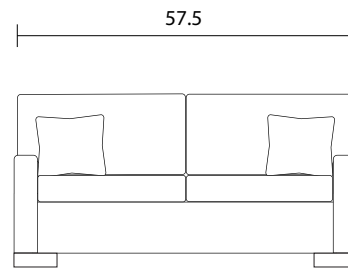

Sofa

Loveseat

Chair

Sideview

Specifications:

- 8"x3" rectangle leg, espresso. Also available in walnut, please specify on order
- Sofa, Loveseat: 2 knife edge toss pillows (17"x17"), accented up to grade G
- No-Sag sinuous spring system with loose seat cushions
- Loose boxed back cushions
- No piping
- Pieces upholstered in leather do not include toss cushions
- Measurement may vary +/- 1"
- October 1st, 2019

COM Requirement	Yards
Sofa	14
Loveseat	12
Chair	6.5

Specifications:

- 8"x3" rectangle leg, espresso. Also available in walnut, please specify on order
- Sectional pieces: 1 knife edge toss pillow (17"x17"), accented up to grade G (per arm or corner)
- No-Sag sinuous spring system with loose seat cushions
- Loose boxed back cushions
- No piping
- Pieces upholstered in leather do not include toss cushions
- Measurement may vary +/- 1"
- October 1st, 2019