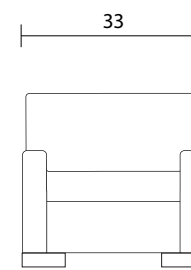

Sofa

Loveseat

Chair

Sideview

Specifications:

- 8"x3" rectangle leg, espresso. Also available in walnut, please specify on order
- Sofa, Loveseat: 2 knife edge toss pillows (17"x17"), accented up to grade G
- No-Sag sinuous spring system with loose seat cushions
- Loose boxed back cushions
- No piping
- Pieces upholstered in leather do not include toss cushions
- Measurement may vary +/- 1"
- October 1st, 2019

COM Requirement	Yards
Sofa	14
Loveseat	12
Chair	6.5

Specifications:

- 8"x3" rectangle leg, espresso. Also available in walnut, please specify on order
- Sectional pieces: 1 knife edge toss pillow (17"x17"), accented up to grade G (per arm or corner)
- No-Sag sinuous spring system with loose seat cushions
- Loose boxed back cushions
- No piping
- Pieces upholstered in leather do not include toss cushions
- Measurement may vary +/- 1"
- October 1st, 2019