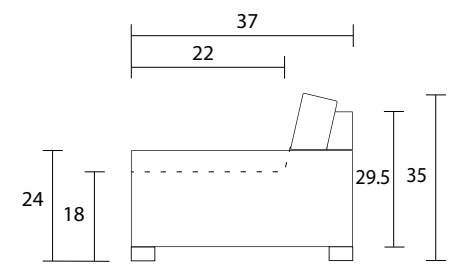

Sofa

Loveseat

Chair

Sideview

Specifications:

- 8"x3" rectangle leg, espresso. Also available in walnut, please specify on order
- Sofa, Loveseat: 2 knife edge toss pillows (17"x17"), accented up to grade G
- No-Sag sinuous spring system with loose seat cushions
- Loose boxed back cushions
- No piping
- Pieces upholstered in leather do not include toss cushions
- Measurement may vary +/- 1"
- October 1st, 2019

COM Requirement	Yards
Sofa	14
Loveseat	12
Chair	6.5

Specifications:

- 8"x3" rectangle leg, espresso. Also available in walnut, please specify on order
- Sectional pieces: 1 knife edge toss pillow (17"x17"), accented up to grade G (per arm or corner)
- No-Sag sinuous spring system with loose seat cushions
- Loose boxed back cushions
- No piping
- Pieces upholstered in leather do not include toss cushions
- Measurement may vary +/- 1"
- October 1st, 2019