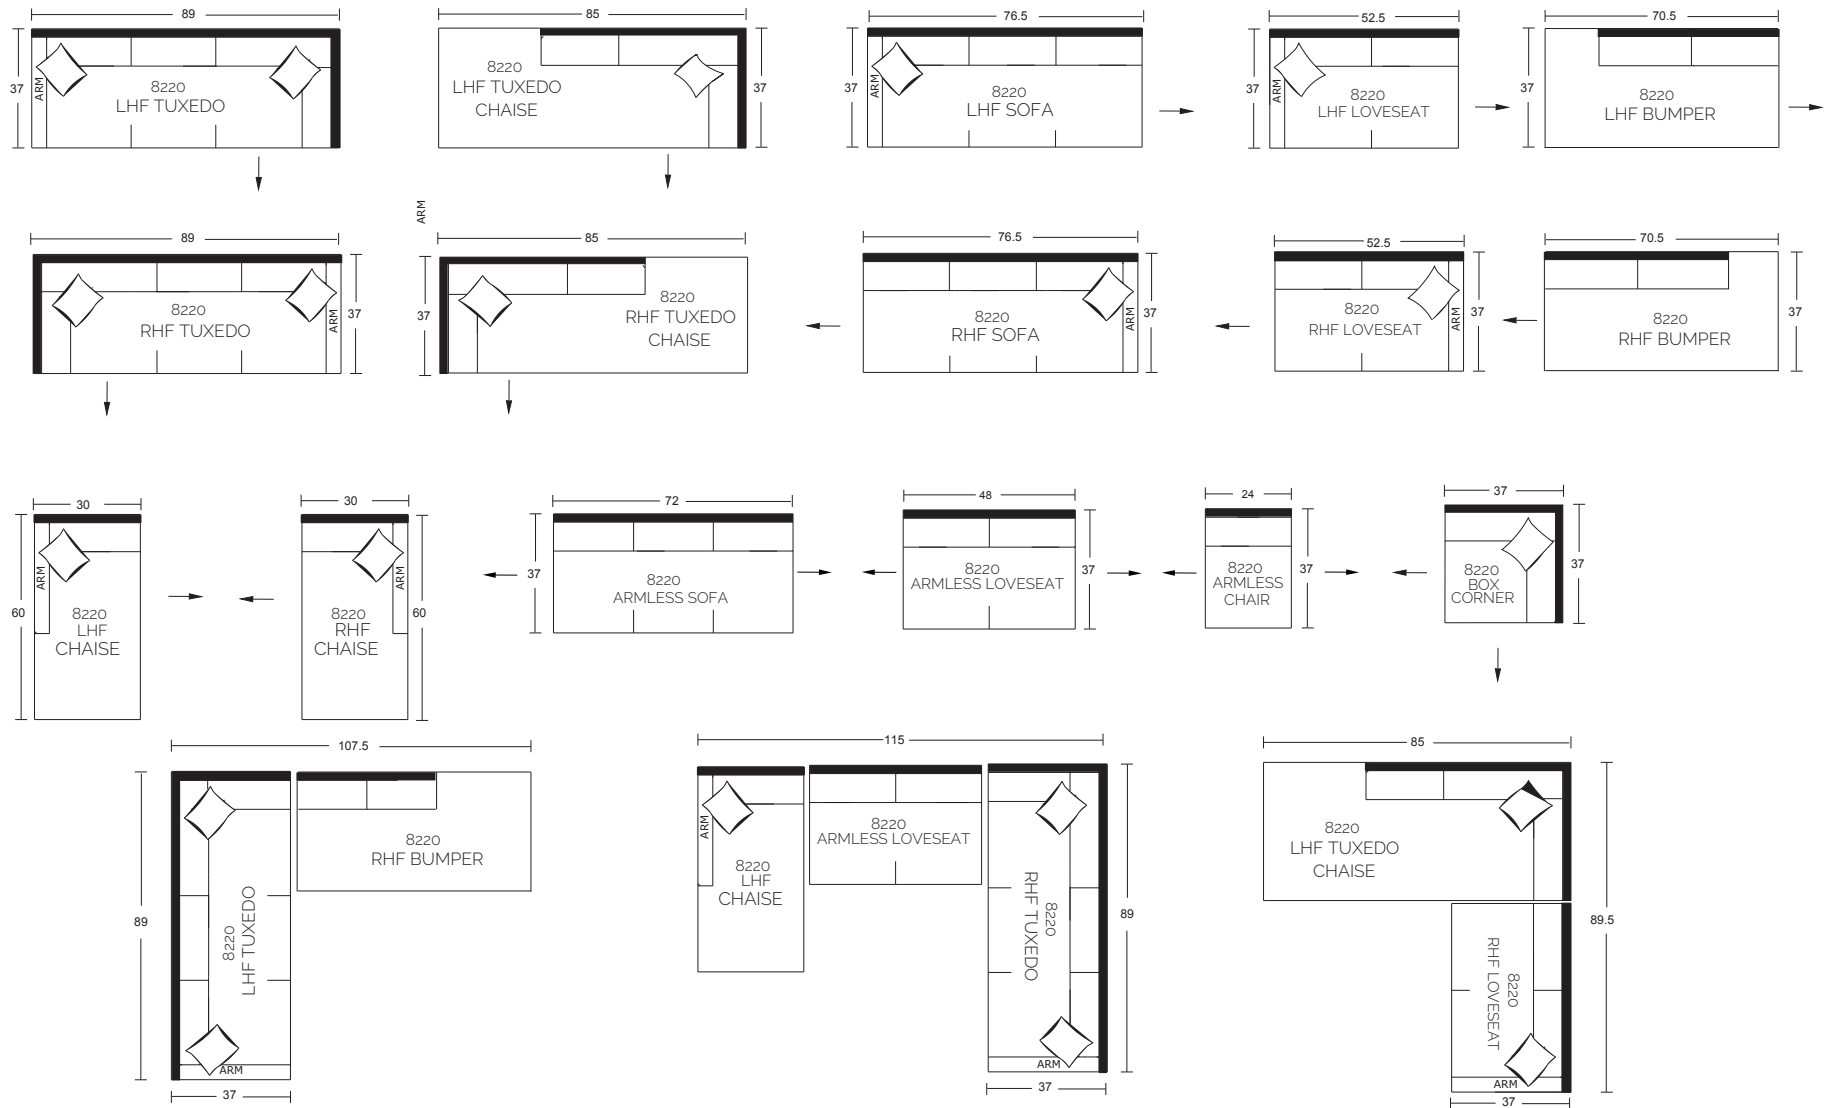

Sofa

Loveseat

Chair

Sideview

Specifications:

- 8"x3" rectangle leg, espresso. Also available in walnut, please specify on order
- Sofa, Loveseat: 2 knife edge toss pillows (17"x17"), accented up to grade G
- No-Sag sinuous spring system with loose seat cushions
- Loose boxed back cushions
- No piping
- Pieces upholstered in leather do not include toss cushions
- Measurement may vary +/- 1"
- October 1st, 2019

COM Requirement	Yards
Sofa	14
Loveseat	12
Chair	6.5

Specifications:

- 8"x3" rectangle leg, espresso. Also available in walnut, please specify on order
- Sectional pieces: 1 knife edge toss pillow (17"x17"), accented up to grade G (per arm or corner)
- No-Sag sinuous spring system with loose seat cushions
- Loose boxed back cushions
- No piping
- Pieces upholstered in leather do not include toss cushions
- Measurement may vary +/- 1"
- October 1st, 2019

COM Requirement	Yards	COM Requirement	Yards
LHF/RHF Tuxedo	14	LHF/RHF Bumper	6
LHF/RHF Tux Chaise	16	Armless Sofa	10
LHF/RHF Sofa	13	Armless Loveseat	9
LHF/RHF Loveseat	11	Armless Chair	5
LHF/RHF Chaise	75	Box Corner	8