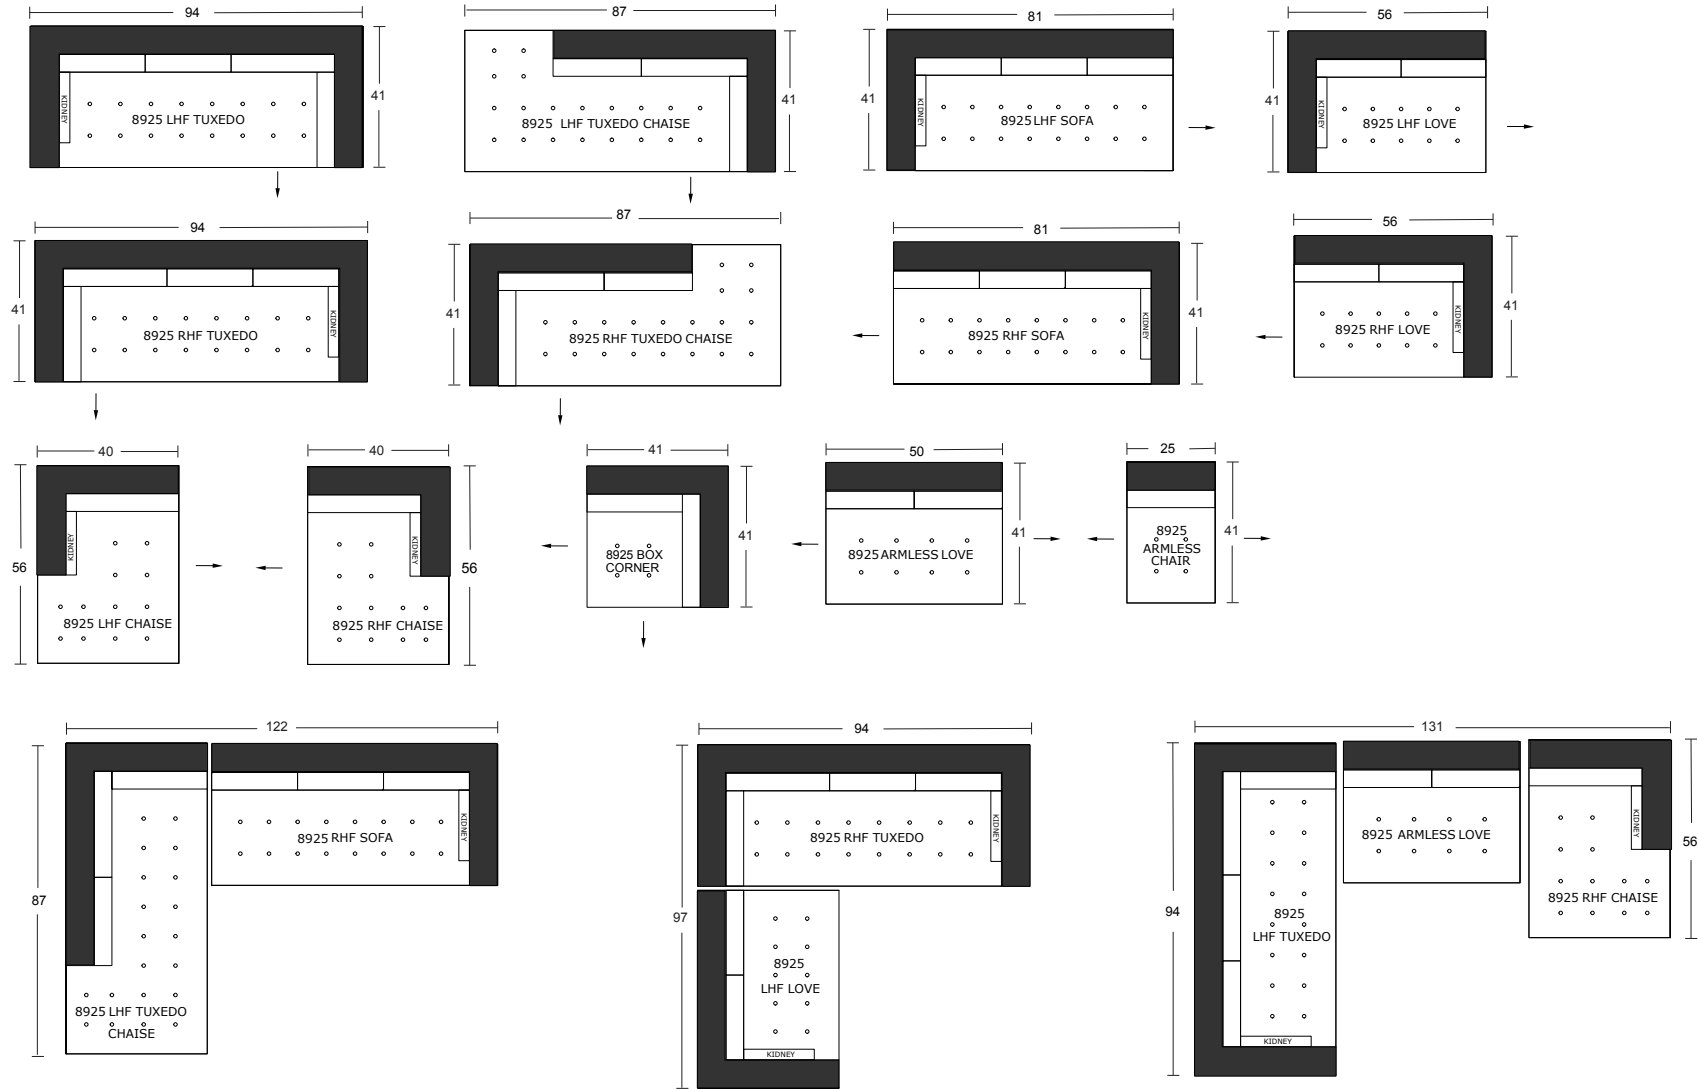

Specifications:

2" square tapered leg, espresso

Sofa & Loveseat: 2 boxed kidney cushions (9"x20"), accented up to grade G

Seats and backs with button tufts

No-Sag sinuous spring system with loose seat cushions

Loose boxed back cushions with shallow button tufts

No piping

Measurement may vary +/- 1"

July 4th, 2018

	COM Requirement	Yards
Sofa		15
Loveseat		12
Chair		8

Specifications:

- 2" square tapered leg, espresso
- Sectional: 1 boxed kidney (9"x20"), accented up to grade G (per arm)
- Seats and backs with button tufts
- No-Sag sinuous spring system with loose seat cushions
- Loose boxed back cushions with shallow button tufts
- No piping
- Measurement may vary +/- 1"
- September 13th, 2018

COM Requirement	Yards	COM Requirement	Yards
LHF/RHF Tuxedo	16	LHF/RHF Chaise	9
LHF/RHF Tux Chaise	14	Armless Loveseat	8
LHF/RHF Sofa	14	Armless Chair	5
LHF/RHF Loveseat	10	Box Corner	8

Yardage indicated is based on 54" solid, railroad, non-matched fabrics