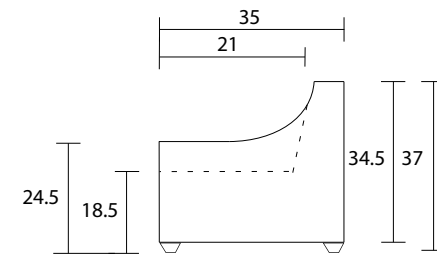

Queen Sofabed

Double Sofabed

Sofabed Side

Specifications:

2" square tapered leg, espresso. Also available in walnut, please specify on order

2 toss pillows (17"x17"), accented up to grade G

5.25" mattress in a Leggett & Platt square tube mechanism

Tight back

Piping on arms and seat cushions

Pieces upholstered in leather have no piping and do not include toss cushions

Measurement may vary +/- 1"

October 1st, 2019

COM Requirement Yards

Sofabed Queen 12