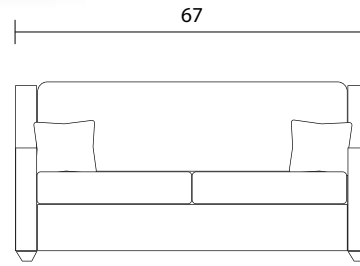

Queen Sofabed

Double Sofabed

Sofabed Side

Specifications:

2" square tapered leg, espresso. Also available in walnut, please specify on order

2 toss pillows (17"x17"), accented up to grade G

5.25" mattress in a Leggett & Platt square tube mechanism

Tight back

Piping on arms and seat cushions

Pieces upholstered in leather have no piping and do not include toss cushions

Measurement may vary +/- 1"

October 1st, 2019

COM Requirement Yards

Sofabed Queen 12