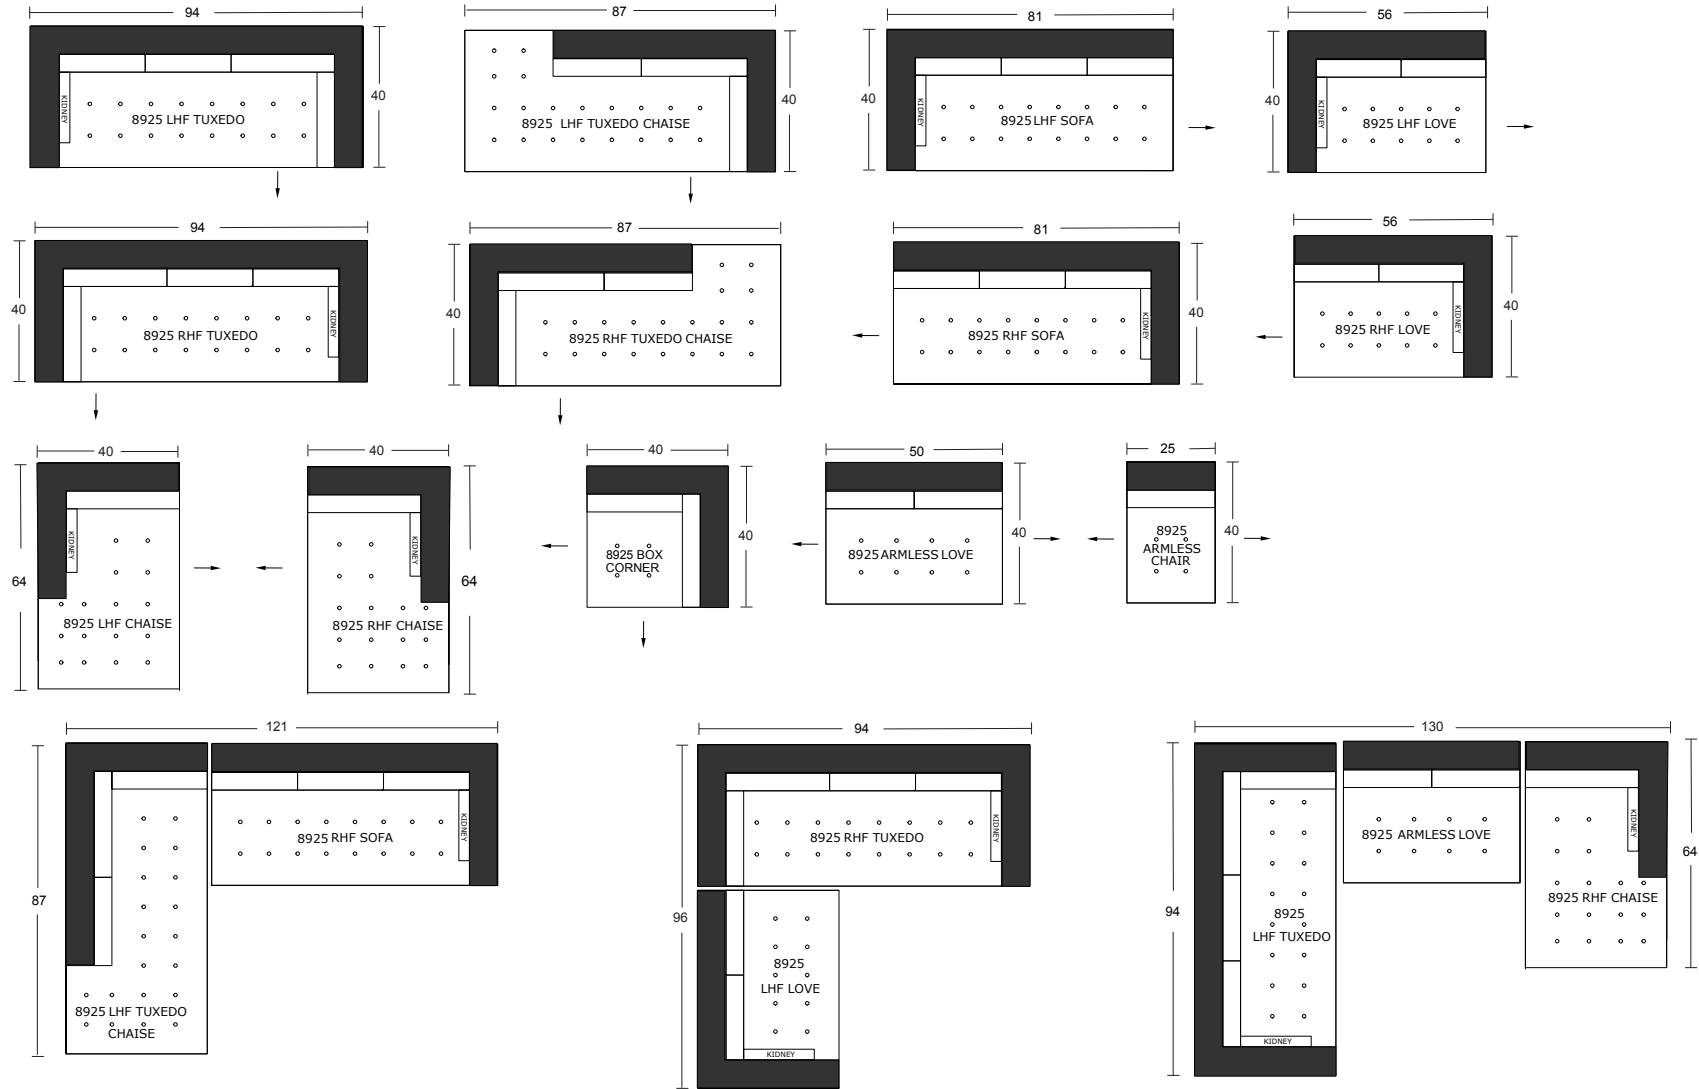

Specifications:

2" square tapered leg, espresso

Sofa & Loveseat: 2 boxed kidney cushions (9"x20"), accented up to grade G

Seats and backs with button tufts

No-Sag sinuous spring system with loose seat cushions

Loose boxed back cushions with shallow button tufts

No piping

Measurement may vary +/- 1"

February 1st, 2019

	COM Requirement	Yards
Sofa		15
Loveseat		12
Chair		8

**Specifications:**

- 2" square tapered leg, espresso
- Sectional: 1 boxed kidney (9"x20"), accented up to grade G (per arm)
- Seats and backs with button tufts
- No-Sag sinuous spring system with loose seat cushions
- Loose boxed back cushions with shallow button tufts
- No piping
- Measurement may vary +/- 1"
- February 10th, 2019

COM Requirement	Yards	COM Requirement	Yards
LHF/RHF Tuxedo	16	LHF/RHF Chaise	9
LHF/RHF Tux Chaise	14	Armless Loveseat	8
LHF/RHF Sofa	14	Armless Chair	5
LHF/RHF Loveseat	10	Box Corner	8

Yardage indicated is based on 54" solid, railroad, non-matched fabrics