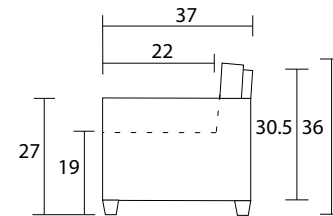

Sofa

Loveseat

Chair

Sideview

Ottoman Front

Ottoman Sidview

Specifications:

4" square tapered leg, espresso

Sofa & Loveseat: 2 knife edge toss pillows (17"x17"), self piped, accented up to grade G

Small nailhead trim on front arm, front rail, and inside back rail - please specify colour

No-Sag sinuous spring system with loose seat cushions