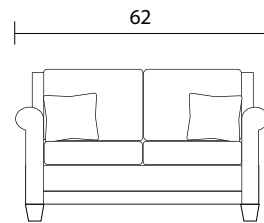

Sofa

Loveseat

Chair

Sideview

Ottoman Front

Ottoman Sidview

Specifications:

4" square tapered leg, espresso

Sofa & Loveseat: 2 knife edge toss pillows (17"x17"), self piped, accented up to grade G

Small nailhead trim on front arm, front rail, and inside back rail - please specify colour

No-Sag sinuous spring system with loose seat cushions

Loose boxed back cushions

Piping on front arm facing, inside back rail, back cushions and seat cushions

Pieces upholstered in leather do not include toss cushions

Measurements may vary +/- 1"

July 4th, 2018