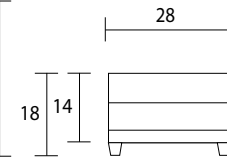

Sofa

Loveseat

Chair

Sideview

Ottoman Front

Ottoman Sidview

Specifications:

4" square tapered leg, espresso

Sofa & Loveseat: 2 knife edge toss pillows (17"x17"), self piped, accented up to grade G

Small nailhead trim on front arm, front rail, and inside back rail - please specify colour

No-Sag sinuous spring system with loose seat cushions