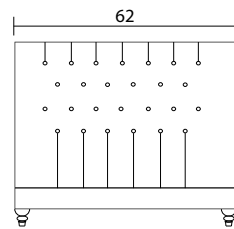

King

Queen

Full

Bed

Sideview

Specifications:

5" small turned leg, espresso

Deep diamond tufted headboard

Complete bed includes headboard and posture base (king posture base is in 2 pieces)

Measurements may vary +/- 1"

July 4th, 2018

COM Requirement	Yards
King Bed	11
Queen Bed	10
Full Bed	9
Twin Bed	8