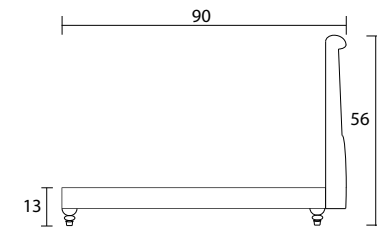

King

Queen

Full

Bed

Sideview

Specifications:

5" small turned leg, espresso

Deep diamond tufted headboard

Complete bed includes headboard and posture base (king posture base is in 2 pieces)

Measurements may vary +/- 1"

July 4th, 2018

COM Requirement	Yards
King Bed	11
Queen Bed	10
Full Bed	9
Twin Bed	8