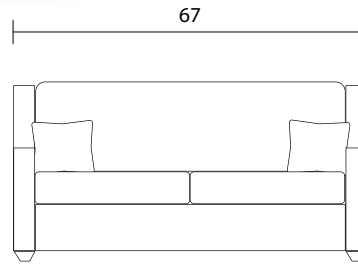

Queen Sofabed

Double Sofabed

Sofabed Side

Specifications:

- 2" square tapered leg, espresso
- 2 toss pillows (17"x17"), accented up to grade G
- 5.25" mattress in a Leggett & Platt square tube mechanism
- Tight back
- Piping on arms and seat cushions
- Pieces upholstered in leather do not include toss cushions
- Measurement may vary +/- 1"
- July 4th, 2018

COM Requirement	Yards
Sofabed Queen	13
Sofabed Double	10