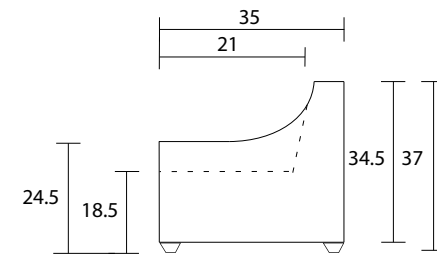

Queen Sofabed

Double Sofabed

Sofabed Side

Specifications:

- 2" square tapered leg, espresso
- 2 toss pillows (17"x17"), accented up to grade G
- 5.25" mattress in a Leggett & Platt square tube mechanism
- Tight back
- Piping on arms and seat cushions
- Pieces upholstered in leather do not include toss cushions
- Measurement may vary +/- 1"
- July 4th, 2018

COM Requirement	Yards
Sofabed Queen	13
Sofabed Double	10