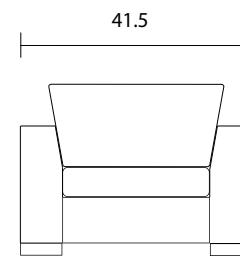

Sofa

Loveseat

Chair

Sideview

Specifications:

8" x 3" rectangle leg, espresso. Also available in walnut, please specify on order

2 toss pillows (17"x17"), accented up to grade G

No-Sag sinuous spring system with loose seat cushions

Loose boxed back cushions

No piping

Pieces upholstered in leather do not include toss pillows

Measurements may vary +/- 1"

October 1st, 2019

COM Requirement	Yards
Sofa	13.5
Love Seat	10
Chair	7