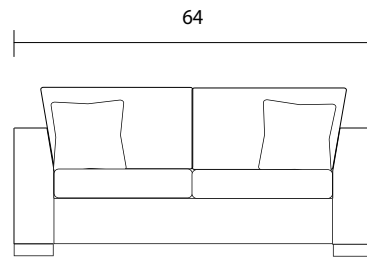

Sofa

Loveseat

Chair

Sideview

Specifications:

8" x 3" rectangle leg, espresso. Also available in walnut, please specify on order

2 toss pillows (17"x17"), accented up to grade G

No-Sag sinuous spring system with loose seat cushions

Loose boxed back cushions

No piping

Pieces upholstered in leather do not include toss pillows

Measurements may vary +/- 1"

October 1st, 2019

COM Requirement	Yards
Sofa	13.5
Love Seat	10
Chair	7