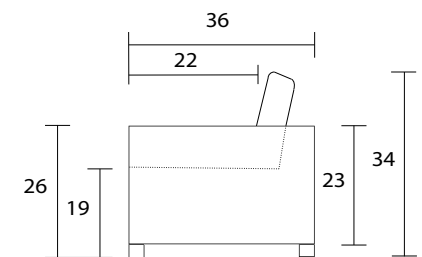

Sofa

Loveseat

Chair

Sideview

Specifications:

8" x 3" rectangle leg, espresso. Also available in walnut, please specify on order

2 toss pillows (17"x17"), accented up to grade G

No-Sag sinuous spring system with loose seat cushions

Loose boxed back cushions

No piping

Pieces upholstered in leather do not include toss pillows

Measurements may vary +/- 1"

October 1st, 2019

COM Requirement	Yards
Sofa	13.5
Love Seat	10
Chair	7