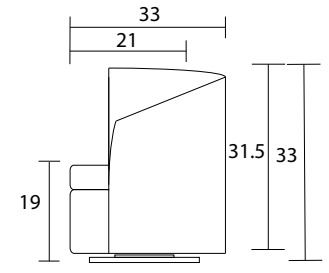

LHF

RHF

LHF-Sideview

LHF- Chair

RHF-Sideview

LHF-Sideview

RHF- Chair

RHF- Sideview

Specifications:

Swivel base

No-Sag sinuous spring system with loose seat cushion

Tight back

No piping

Measurements may vary +/- 1"

November 8th, 2021

COM Requirement	Yards
Chair	5