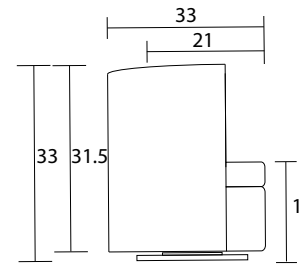

LHF

RHF

LHF-Sideview

LHF- Chair

RHF-Sideview

LHF-Sideview

RHF- Chair

RHF- Sideview

Specifications:

Swivel base

No-Sag sinuous spring system with loose seat cushion

Tight back

No piping

Measurements may vary +/- 1"

November 8th, 2021

COM Requirement	Yards
Chair	5