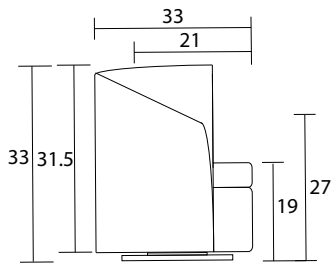

LHF

RHF

LHF-Sideview

LHF- Chair

RHF-Sideview

LHF-Sideview

RHF- Chair

RHF- Sideview

Specifications:

Swivel base

No-Sag sinuous spring system with loose seat cushion

Tight back

No piping

Measurements may vary +/- 1"

November 8th, 2021

COM Requirement	Yards
Chair	5