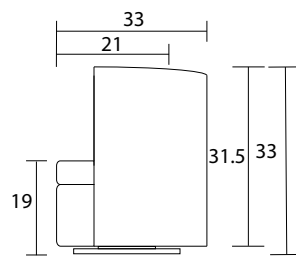

LHF

RHF

LHF-Sideview

LHF- Chair

RHF-Sideview

LHF-Sideview

RHF- Chair

RHF- Sideview

Specifications:

Swivel base

No-Sag sinuous spring system with loose seat cushion

Tight back

No piping

Measurements may vary +/- 1"

November 8th, 2021

COM Requirement	Yards
Chair	5