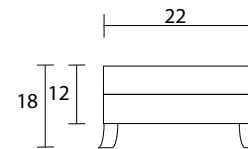

Chair

Sideview

Ottoman Front

Ottoman Sideview

Specifications:

- 6" flared tapered leg, espresso
- No-Sag sinuous spring system with tight seat
- Tight back
- Piping on arms
- Pieces upholstered in leather have no piping
- Measurements may vary +/- 1"
- October 1st, 2019