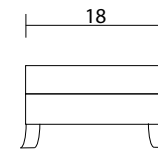

Chair

Sideview

Ottoman Front

Ottoman Sideview

Specifications:

- 6" flared tapered leg, espresso
- No-Sag sinuous spring system with tight seat
- Tight back
- Piping on arms
- Pieces upholstered in leather have no piping
- Measurements may vary +/- 1"
- October 1st, 2019