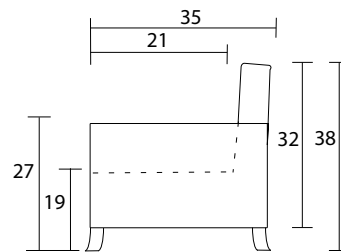

Chair

Sideview

Ottoman Front

Ottoman Sideview

Specifications:

- 6" flared tapered leg, espresso
- No-Sag sinuous spring system with tight seat
- Tight back
- Piping on arms
- Pieces upholstered in leather have no piping
- Measurements may vary +/- 1"
- October 1st, 2019

COM Requirement	Yards
Chair	5.25
Ottoman	2.25