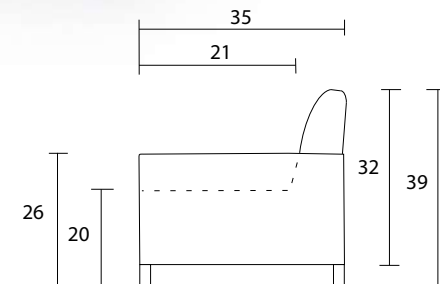

Sofa

Loveseat

Sideview

Specifications:

- 6" flared tapered leg, espresso
- Sofa & Loveseat: 2 knife edge toss pillows (17"x17"), self piped, accented up to grade G
- No-Sag sinuous spring system
- Tight back
- Piping on arms, seat cushions, and inside back panel
- Pieces upholstered in leather have no piping and do not include toss cushions
- Measurements may vary +/- 1"
- October 1st, 2019