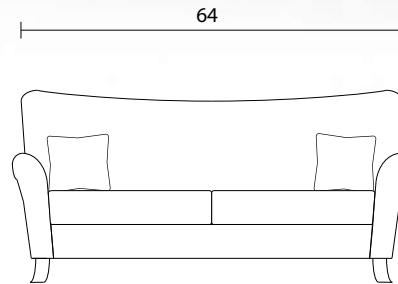

Sofa

Loveseat

Sideview

Specifications:

- 6" flared tapered leg, espresso
- Sofa & Loveseat: 2 knife edge toss pillows (17"x17"), self piped, accented up to grade G
- No-Sag sinuous spring system
- Tight back
- Piping on arms, seat cushions, and inside back panel
- Pieces upholstered in leather have no piping and do not include toss cushions
- Measurements may vary +/- 1"
- October 1st, 2019

COM Requirement	Yards
Sofa	11
Loveseat	9