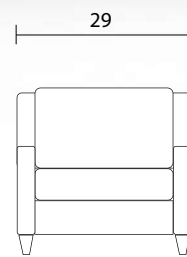

Sofa

Loveseat

Chair

Sideview

Ottoman Front

Ottoman Sideview

Specifications:

- 6" skinny tapered leg, espresso
- Sofa & Loveseat: 2 knife edge toss pillows (17"x17"), accented up to grade G
- No-Sag sinuous spring system with loose seat cushions
- Loose boxed back cushions
- No piping
- Pieces upholstered in leather do not include toss cushions
- Measurements may vary +/- 1"
- October 1st, 2019

COM Requirement	Yards
Sofa	13
Loveseat	10
Chair	6
Ottoman	3