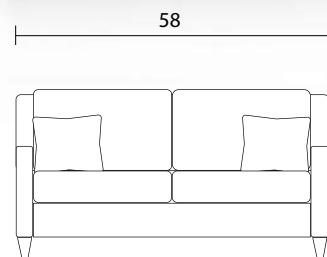

Sofa

Loveseat

Chair

Sideview

Ottoman Front

Ottoman Sideview

Specifications:

- 6" skinny tapered leg, espresso
- Sofa & Loveseat: 2 knife edge toss pillows (17"x17"), accented up to grade G
- No-Sag sinuous spring system with loose seat cushions
- Loose boxed back cushions
- No piping
- Pieces upholstered in leather do not include toss cushions
- Measurements may vary +/- 1"
- October 1st, 2019

COM Requirement	Yards
Sofa	13
Loveseat	10
Chair	6
Ottoman	3