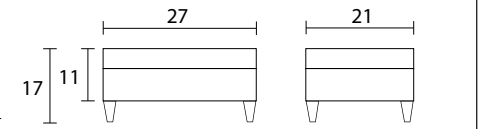

Sofa

Loveseat

Chair

Sideview

Ottoman Front

Ottoman Sideview

Specifications:

- 6" skinny tapered leg, espresso
- Sofa & Loveseat: 2 knife edge toss pillows (17"x17"), accented up to grade G
- No-Sag sinuous spring system with loose seat cushions
- Loose boxed back cushions
- No piping
- Pieces upholstered in leather do not include toss cushions
- Measurements may vary +/- 1"
- October 1st, 2019