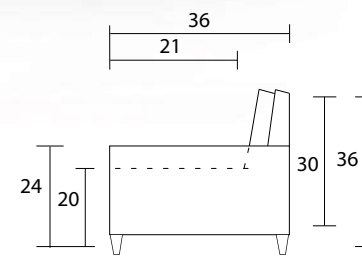

Sofa

Loveseat

Chair

Sideview

Ottoman Front

Ottoman Sideview

Specifications:

- 6" skinny tapered leg, espresso
- Sofa & Loveseat: 2 knife edge toss pillows (17"x17"), accented up to grade G
- No-Sag sinuous spring system with loose seat cushions
- Loose boxed back cushions
- No piping
- Pieces upholstered in leather do not include toss cushions
- Measurements may vary +/- 1"
- October 1st, 2019