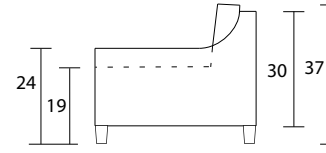

Sofa

Loveseat

Chair

Sideview

Ottoman Front

Ottoman Sideview

Specifications:

- 4" square tapered leg, espresso
- Sofa & Loveseat: 2 knife edge toss pillows (17"x17"), with piping, accented up to grade G
- No-Sag sinuous spring system with loose seat cushions
- Loose boxed back cushions
- Contrast piping on seats, backs, arms, outside arms and front edge - fabric up to grade G
- Pieces upholstered in leather do not include toss cushions
- Certain leathers may or may not allow for contrast piping. Please call for details
- Measurements may vary +/- 1"
- October 1st, 2019

COM Requirement	Yards
Sofa	15.25
Loveseat	12
Chair	8
Ottoman	3.5