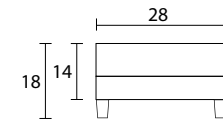

Sofa

Loveseat

Chair

Sideview

Ottoman Front

Ottoman Sideview

Specifications:

- 4" square tapered leg, espresso
- Sofa & Loveseat: 2 knife edge toss pillows (17"x17"), with piping, accented up to grade G
- No-Sag sinuous spring system with loose seat cushions
- Loose boxed back cushions
- Contrast piping on seats, backs, arms, outside arms and front edge - fabric up to grade G
- Pieces upholstered in leather do not include toss cushions
- Certain leathers may or may not allow for contrast piping. Please call for details
- Measurements may vary +/- 1"
- October 1st, 2019

COM Requirement	Yards
Sofa	15.25
Loveseat	12
Chair	8
Ottoman	3.5