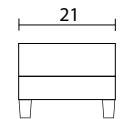

Sofa

Loveseat

Chair

Sideview

Ottoman Front

Ottoman Sideview

Specifications:

- 4" square tapered leg, espresso
- Sofa & Loveseat: 2 knife edge toss pillows (17"x17"), with piping, accented up to grade G
- No-Sag sinuous spring system with loose seat cushions
- Loose boxed back cushions
- Contrast piping on seats, backs, arms, outside arms and front edge - fabric up to grade G
- Pieces upholstered in leather do not include toss cushions
- Certain leathers may or may not allow for contrast piping. Please call for details
- Measurements may vary +/- 1"
- October 1st, 2019

COM Requirement	Yards
Sofa	15.25
Loveseat	12
Chair	8
Ottoman	3.5