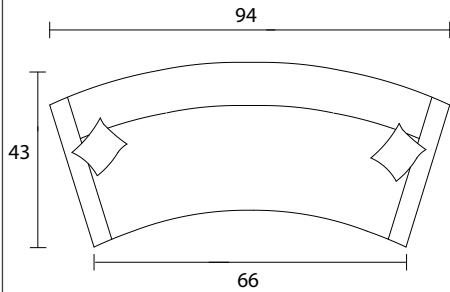

Curved Sofa

Straight Condo Sofa

Curved Sofa Topview

LHF/RHF Loveseat

Curved Sofa Sideview

Condo Sofa Sideview

Specifications:

- 5" skinny tapered leg, espresso. Also available in walnut, please specify on order
- Sofa & Loveseat: 2 knife edge toss pillows (19"x19") with piping, zippers, and button tuft, accented up to grade G
- Sectional: 2 knife edge toss pillows (19"x19") with piping, zippers, and button tuft, accented up to grade G
- 2" plastic glide on round storage ottoman, with removable top
- No-Sag sinuous spring system with loose seat cushions
- Tight back with shallow button tufts
- Piping on arms and seat cushions
- Pieces upholstered in leather have no piping and do not include toss cushions
- Measurements may vary +/- 1"

December 7th, 2023

COM Requirement	Yards
Curved Sofa	13
Curved Loveseat	11.5
Straight Condo Sofa	11.5
LHF/RHF Loveseat	11.5
Armless Loveseat	9

Specifications:

- 5" skinny tapered leg, espresso. Also available in walnut, please specify on order
- Sofa & Loveseat: 2 knife edge toss pillows (19"x19") with piping, zippers, and button tuft, accented up to grade G
- Sectional: 2 knife edge toss pillows (19"x19") with piping, zippers, and button tuft, accented up to grade G
- 2' plastic glide on round storage ottoman, with removable top
- No-Sag sinuous spring system with loose seat cushions
- Tight back with shallow button tufts
- Piping on arms and seat cushions
- Pieces upholstered in leather have no piping and do not include toss cushions
- Measurements may vary +/- 1"
- December 7th, 2023