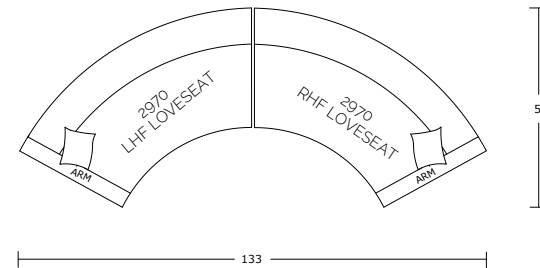

Curved Sofa

Straight Condo Sofa

Curved Sofa Topview

LHF/RHF Loveseat

Curved Sofa Sideview

Condo Sofa Sideview

Specifications:

- 5" skinny tapered leg, espresso. Also available in walnut, please specify on order
- Sofa & Loveseat: 2 knife edge toss pillows (19"x19") with piping, zippers, and button tuft, accented up to grade G
- Sectional: 2 knife edge toss pillows (19"x19") with piping, zippers, and button tuft, accented up to grade G
- 2" plastic glide on round storage ottoman, with removable top
- No-Sag sinuous spring system with loose seat cushions
- Tight back with shallow button tufts
- Piping on arms and seat cushions
- Pieces upholstered in leather have no piping and do not include toss cushions
- Measurements may vary +/- 1"

December 7th, 2023

COM Requirement	Yards
Curved Sofa	13
Curved Loveseat	11.5
Straight Condo Sofa	11.5
LHF/RHF Loveseat	11.5
Armless Loveseat	9

Specifications:

- 5" skinny tapered leg, espresso. Also available in walnut, please specify on order
- Sofa & Loveseat: 2 knife edge toss pillows (19"x19") with piping, zippers, and button tuft, accented up to grade G
- Sectional: 2 knife edge toss pillows (19"x19") with piping, zippers, and button tuft, accented up to grade G
- 2' plastic glide on round storage ottoman, with removable top
- No-Sag sinuous spring system with loose seat cushions
- Tight back with shallow button tufts
- Piping on arms and seat cushions
- Pieces upholstered in leather have no piping and do not include toss cushions
- Measurements may vary +/- 1"
- December 7th, 2023