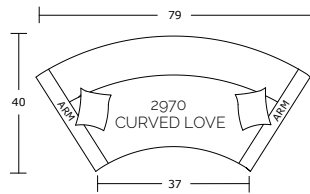

Curved Sofa

Straight Condo Sofa

Curved Sofa Topview

LHF/RHF Loveseat

Curved Sofa Sideview

Condo Sofa Sideview

Specifications:

- 5" skinny tapered leg, espresso. Also available in walnut, please specify on order
- Sofa & Loveseat: 2 knife edge toss pillows (19"x19") with piping, zippers, and button tuft, accented up to grade G
- Sectional: 2 knife edge toss pillows (19"x19") with piping, zippers, and button tuft, accented up to grade G
- 2" plastic glide on round storage ottoman, with removable top
- No-Sag sinuous spring system with loose seat cushions
- Tight back with shallow button tufts
- Piping on arms and seat cushions
- Pieces upholstered in leather have no piping and do not include toss cushions
- Measurements may vary +/- 1"

December 7th, 2023

COM Requirement	Yards
Curved Sofa	13
Curved Loveseat	11.5
Straight Condo Sofa	11.5
LHF/RHF Loveseat	11.5
Armless Loveseat	9

Specifications:

- 5" skinny tapered leg, espresso. Also available in walnut, please specify on order
- Sofa & Loveseat: 2 knife edge toss pillows (19"x19") with piping, zippers, and button tuft, accented up to grade G
- Sectional: 2 knife edge toss pillows (19"x19") with piping, zippers, and button tuft, accented up to grade G
- 2' plastic glide on round storage ottoman, with removable top
- No-Sag sinuous spring system with loose seat cushions
- Tight back with shallow button tufts
- Piping on arms and seat cushions
- Pieces upholstered in leather have no piping and do not include toss cushions
- Measurements may vary +/- 1"
- December 7th, 2023