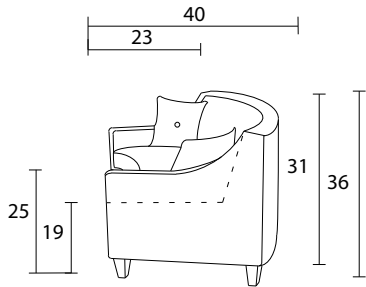

Curved Sofa

Straight Condo Sofa

Curved Sofa Topview

LHF/RHF Loveseat

Curved Sofa Sideview

Condo Sofa Sideview

Specifications:

- 5" skinny tapered leg, espresso. Also available in walnut, please specify on order
- Sofa & Loveseat: 2 knife edge toss pillows (19"x19") with piping, zippers, and button tuft, accented up to grade G
- Sectional: 2 knife edge toss pillows (19"x19") with piping, zippers, and button tuft, accented up to grade G
- 2" plastic glide on round storage ottoman, with removable top
- No-Sag sinuous spring system with loose seat cushions
- Tight back with shallow button tufts
- Piping on arms and seat cushions
- Pieces upholstered in leather have no piping and do not include toss cushions
- Measurements may vary +/- 1"

December 7th, 2023

COM Requirement	Yards
Curved Sofa	13
Curved Loveseat	11.5
Straight Condo Sofa	11.5
LHF/RHF Loveseat	11.5
Armless Loveseat	9

Specifications:

- 5" skinny tapered leg, espresso. Also available in walnut, please specify on order
- Sofa & Loveseat: 2 knife edge toss pillows (19"x19") with piping, zippers, and button tuft, accented up to grade G
- Sectional: 2 knife edge toss pillows (19"x19") with piping, zippers, and button tuft, accented up to grade G
- 2' plastic glide on round storage ottoman, with removable top
- No-Sag sinuous spring system with loose seat cushions
- Tight back with shallow button tufts
- Piping on arms and seat cushions
- Pieces upholstered in leather have no piping and do not include toss cushions
- Measurements may vary +/- 1"
- December 7th, 2023