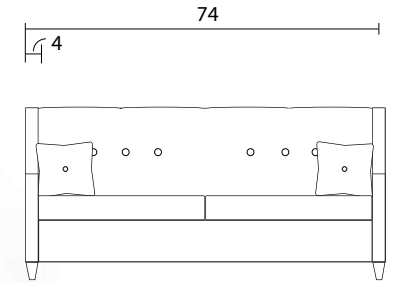

Curved Sofa

Straight Condo Sofa

Curved Sofa Topview

LHF/RHF Loveseat

Curved Sofa Sideview

Condo Sofa Sideview

Specifications:

- 5" skinny tapered leg, espresso. Also available in walnut, please specify on order
- Sofa & Loveseat: 2 knife edge toss pillows (19"x19") with piping, zippers, and button tuft, accented up to grade G
- Sectional: 2 knife edge toss pillows (19"x19") with piping, zippers, and button tuft, accented up to grade G
- 2" plastic glide on round storage ottoman, with removable top
- No-Sag sinuous spring system with loose seat cushions
- Tight back with shallow button tufts
- Piping on arms and seat cushions
- Pieces upholstered in leather have no piping and do not include toss cushions
- Measurements may vary +/- 1"

December 7th, 2023

COM Requirement	Yards
Curved Sofa	13
Curved Loveseat	11.5
Straight Condo Sofa	11.5
LHF/RHF Loveseat	11.5
Armless Loveseat	9

Specifications:

- 5" skinny tapered leg, espresso. Also available in walnut, please specify on order
- Sofa & Loveseat: 2 knife edge toss pillows (19"x19") with piping, zippers, and button tuft, accented up to grade G
- Sectional: 2 knife edge toss pillows (19"x19") with piping, zippers, and button tuft, accented up to grade G
- 2' plastic glide on round storage ottoman, with removable top
- No-Sag sinuous spring system with loose seat cushions
- Tight back with shallow button tufts
- Piping on arms and seat cushions
- Pieces upholstered in leather have no piping and do not include toss cushions
- Measurements may vary +/- 1"
- December 7th, 2023