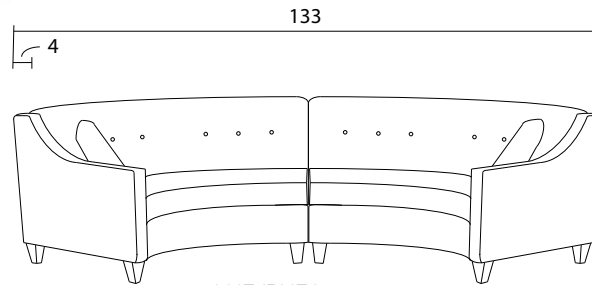

Curved Sofa

Straight Condo Sofa

Curved Sofa Topview

LHF/RHF Loveseat

Curved Sofa Sideview

Condo Sofa Sideview

Specifications:

- 5" skinny tapered leg, espresso. Also available in walnut, please specify on order
- Sofa & Loveseat: 2 knife edge toss pillows (19"x19") with piping, zippers, and button tuft, accented up to grade G
- Sectional: 2 knife edge toss pillows (19"x19") with piping, zippers, and button tuft, accented up to grade G
- 2" plastic glide on round storage ottoman, with removable top
- No-Sag sinuous spring system with loose seat cushions
- Tight back with shallow button tufts
- Piping on arms and seat cushions
- Pieces upholstered in leather have no piping and do not include toss cushions
- Measurements may vary +/- 1"

December 7th, 2023

COM Requirement	Yards
Curved Sofa	13
Curved Loveseat	11.5
Straight Condo Sofa	11.5
LHF/RHF Loveseat	11.5
Armless Loveseat	9

Specifications:

- 5" skinny tapered leg, espresso. Also available in walnut, please specify on order
- Sofa & Loveseat: 2 knife edge toss pillows (19"x19") with piping, zippers, and button tuft, accented up to grade G
- Sectional: 2 knife edge toss pillows (19"x19") with piping, zippers, and button tuft, accented up to grade G
- 2' plastic glide on round storage ottoman, with removable top
- No-Sag sinuous spring system with loose seat cushions
- Tight back with shallow button tufts
- Piping on arms and seat cushions
- Pieces upholstered in leather have no piping and do not include toss cushions
- Measurements may vary +/- 1"
- December 7th, 2023