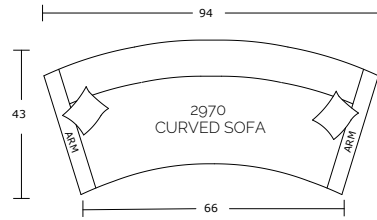

Curved Sofa

Straight Condo Sofa

Curved Sofa Topview

LHF/RHF Loveseat

Curved Sofa Sideview

Condo Sofa Sideview

Specifications:

- 5" skinny tapered leg, espresso. Also available in walnut, please specify on order
- Sofa & Loveseat: 2 knife edge toss pillows (19"x19") with piping, zippers, and button tuft, accented up to grade G
- Sectional: 2 knife edge toss pillows (19"x19") with piping, zippers, and button tuft, accented up to grade G
- 2" plastic glide on round storage ottoman, with removable top
- No-Sag sinuous spring system with loose seat cushions
- Tight back with shallow button tufts
- Piping on arms and seat cushions
- Pieces upholstered in leather have no piping and do not include toss cushions
- Measurements may vary +/- 1"

December 7th, 2023

COM Requirement	Yards
Curved Sofa	13
Curved Loveseat	11.5
Straight Condo Sofa	11.5
LHF/RHF Loveseat	11.5
Armless Loveseat	9

Specifications:

- 5" skinny tapered leg, espresso. Also available in walnut, please specify on order
- Sofa & Loveseat: 2 knife edge toss pillows (19"x19") with piping, zippers, and button tuft, accented up to grade G
- Sectional: 2 knife edge toss pillows (19"x19") with piping, zippers, and button tuft, accented up to grade G
- 2' plastic glide on round storage ottoman, with removable top
- No-Sag sinuous spring system with loose seat cushions
- Tight back with shallow button tufts
- Piping on arms and seat cushions
- Pieces upholstered in leather have no piping and do not include toss cushions
- Measurements may vary +/- 1"
- December 7th, 2023