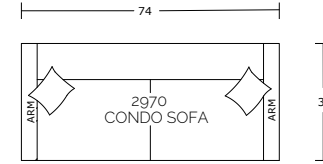

Curved Sofa

Straight Condo Sofa

Curved Sofa Topview

LHF/RHF Loveseat

Curved Sofa Sideview

Condo Sofa Sideview

Specifications:

- 5" skinny tapered leg, espresso. Also available in walnut, please specify on order
- Sofa & Loveseat: 2 knife edge toss pillows (19"x19") with piping, zippers, and button tuft, accented up to grade G
- Sectional: 2 knife edge toss pillows (19"x19") with piping, zippers, and button tuft, accented up to grade G
- 2" plastic glide on round storage ottoman, with removable top
- No-Sag sinuous spring system with loose seat cushions
- Tight back with shallow button tufts
- Piping on arms and seat cushions
- Pieces upholstered in leather have no piping and do not include toss cushions
- Measurements may vary +/- 1"

December 7th, 2023

COM Requirement	Yards
Curved Sofa	13
Curved Loveseat	11.5
Straight Condo Sofa	11.5
LHF/RHF Loveseat	11.5
Armless Loveseat	9

Specifications:

- 5" skinny tapered leg, espresso. Also available in walnut, please specify on order
- Sofa & Loveseat: 2 knife edge toss pillows (19"x19") with piping, zippers, and button tuft, accented up to grade G
- Sectional: 2 knife edge toss pillows (19"x19") with piping, zippers, and button tuft, accented up to grade G
- 2' plastic glide on round storage ottoman, with removable top
- No-Sag sinuous spring system with loose seat cushions
- Tight back with shallow button tufts
- Piping on arms and seat cushions
- Pieces upholstered in leather have no piping and do not include toss cushions
- Measurements may vary +/- 1"
- December 7th, 2023