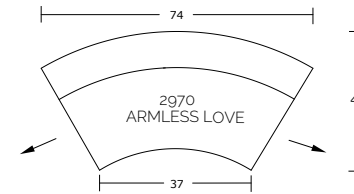

Curved Sofa

Straight Condo Sofa

Curved Sofa Topview

LHF/RHF Loveseat

Curved Sofa Sideview

Condo Sofa Sideview

Specifications:

- 5" skinny tapered leg, espresso. Also available in walnut, please specify on order
- Sofa & Loveseat: 2 knife edge toss pillows (19"x19") with piping, zippers, and button tuft, accented up to grade G
- Sectional: 2 knife edge toss pillows (19"x19") with piping, zippers, and button tuft, accented up to grade G
- 2" plastic glide on round storage ottoman, with removable top
- No-Sag sinuous spring system with loose seat cushions
- Tight back with shallow button tufts
- Piping on arms and seat cushions
- Pieces upholstered in leather have no piping and do not include toss cushions
- Measurements may vary +/- 1"

December 7th, 2023

COM Requirement	Yards
Curved Sofa	13
Curved Loveseat	11.5
Straight Condo Sofa	11.5
LHF/RHF Loveseat	11.5
Armless Loveseat	9

Specifications:

- 5" skinny tapered leg, espresso. Also available in walnut, please specify on order
- Sofa & Loveseat: 2 knife edge toss pillows (19"x19") with piping, zippers, and button tuft, accented up to grade G
- Sectional: 2 knife edge toss pillows (19"x19") with piping, zippers, and button tuft, accented up to grade G
- 2' plastic glide on round storage ottoman, with removable top
- No-Sag sinuous spring system with loose seat cushions
- Tight back with shallow button tufts
- Piping on arms and seat cushions
- Pieces upholstered in leather have no piping and do not include toss cushions
- Measurements may vary +/- 1"
- December 7th, 2023