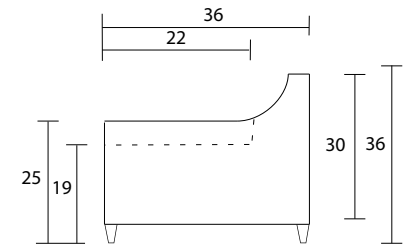

Curved Sofa

Straight Condo Sofa

Curved Sofa Topview

LHF/RHF Loveseat

Curved Sofa Sideview

Condo Sofa Sideview

Specifications:

- 5" skinny tapered leg, espresso. Also available in walnut, please specify on order
- Sofa & Loveseat: 2 knife edge toss pillows (19"x19") with piping, zippers, and button tuft, accented up to grade G
- Sectional: 2 knife edge toss pillows (19"x19") with piping, zippers, and button tuft, accented up to grade G
- 2" plastic glide on round storage ottoman, with removable top
- No-Sag sinuous spring system with loose seat cushions
- Tight back with shallow button tufts
- Piping on arms and seat cushions
- Pieces upholstered in leather have no piping and do not include toss cushions
- Measurements may vary +/- 1"

December 7th, 2023

COM Requirement	Yards
Curved Sofa	13
Curved Loveseat	11.5
Straight Condo Sofa	11.5
LHF/RHF Loveseat	11.5
Armless Loveseat	9

Specifications:

- 5" skinny tapered leg, espresso. Also available in walnut, please specify on order
- Sofa & Loveseat: 2 knife edge toss pillows (19"x19") with piping, zippers, and button tuft, accented up to grade G
- Sectional: 2 knife edge toss pillows (19"x19") with piping, zippers, and button tuft, accented up to grade G
- 2' plastic glide on round storage ottoman, with removable top
- No-Sag sinuous spring system with loose seat cushions
- Tight back with shallow button tufts
- Piping on arms and seat cushions
- Pieces upholstered in leather have no piping and do not include toss cushions
- Measurements may vary +/- 1"
- December 7th, 2023