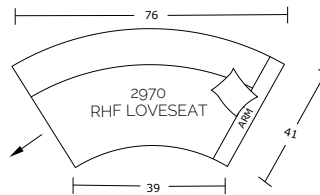

Curved Sofa

Straight Condo Sofa

Curved Sofa Topview

LHF/RHF Loveseat

Curved Sofa Sideview

Condo Sofa Sideview

Specifications:

- 5" skinny tapered leg, espresso. Also available in walnut, please specify on order
- Sofa & Loveseat: 2 knife edge toss pillows (19"x19") with piping, zippers, and button tuft, accented up to grade G
- Sectional: 2 knife edge toss pillows (19"x19") with piping, zippers, and button tuft, accented up to grade G
- 2" plastic glide on round storage ottoman, with removable top
- No-Sag sinuous spring system with loose seat cushions
- Tight back with shallow button tufts
- Piping on arms and seat cushions
- Pieces upholstered in leather have no piping and do not include toss cushions
- Measurements may vary +/- 1"

December 7th, 2023

COM Requirement	Yards
Curved Sofa	13
Curved Loveseat	11.5
Straight Condo Sofa	11.5
LHF/RHF Loveseat	11.5
Armless Loveseat	9

Specifications:

- 5" skinny tapered leg, espresso. Also available in walnut, please specify on order
- Sofa & Loveseat: 2 knife edge toss pillows (19"x19") with piping, zippers, and button tuft, accented up to grade G
- Sectional: 2 knife edge toss pillows (19"x19") with piping, zippers, and button tuft, accented up to grade G
- 2' plastic glide on round storage ottoman, with removable top
- No-Sag sinuous spring system with loose seat cushions
- Tight back with shallow button tufts
- Piping on arms and seat cushions
- Pieces upholstered in leather have no piping and do not include toss cushions
- Measurements may vary +/- 1"
- December 7th, 2023