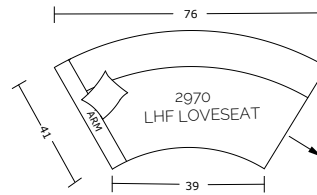

Curved Sofa

Straight Condo Sofa

Curved Sofa Topview

LHF/RHF Loveseat

Curved Sofa Sideview

Condo Sofa Sideview

Specifications:

- 5" skinny tapered leg, espresso. Also available in walnut, please specify on order
- Sofa & Loveseat: 2 knife edge toss pillows (19"x19") with piping, zippers, and button tuft, accented up to grade G
- Sectional: 2 knife edge toss pillows (19"x19") with piping, zippers, and button tuft, accented up to grade G
- 2" plastic glide on round storage ottoman, with removable top
- No-Sag sinuous spring system with loose seat cushions
- Tight back with shallow button tufts
- Piping on arms and seat cushions
- Pieces upholstered in leather have no piping and do not include toss cushions
- Measurements may vary +/- 1"

December 7th, 2023

COM Requirement	Yards
Curved Sofa	13
Curved Loveseat	11.5
Straight Condo Sofa	11.5
LHF/RHF Loveseat	11.5
Armless Loveseat	9

Specifications:

- 5" skinny tapered leg, espresso. Also available in walnut, please specify on order
- Sofa & Loveseat: 2 knife edge toss pillows (19"x19") with piping, zippers, and button tuft, accented up to grade G
- Sectional: 2 knife edge toss pillows (19"x19") with piping, zippers, and button tuft, accented up to grade G
- 2' plastic glide on round storage ottoman, with removable top
- No-Sag sinuous spring system with loose seat cushions
- Tight back with shallow button tufts
- Piping on arms and seat cushions
- Pieces upholstered in leather have no piping and do not include toss cushions
- Measurements may vary +/- 1"
- December 7th, 2023