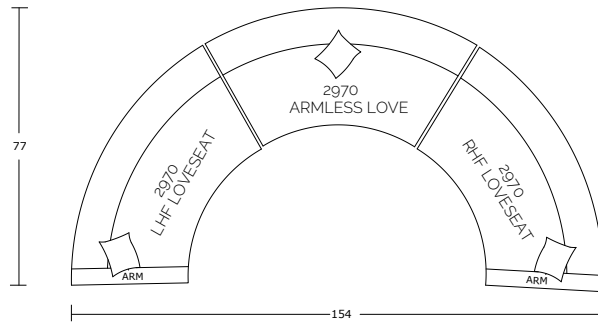

Curved Sofa

Straight Condo Sofa

Curved Sofa Topview

LHF/RHF Loveseat

Curved Sofa Sideview

Condo Sofa Sideview

Specifications:

- 5" skinny tapered leg, espresso. Also available in walnut, please specify on order
- Sofa & Loveseat: 2 knife edge toss pillows (19"x19") with piping, zippers, and button tuft, accented up to grade G
- Sectional: 2 knife edge toss pillows (19"x19") with piping, zippers, and button tuft, accented up to grade G
- 2" plastic glide on round storage ottoman, with removable top
- No-Sag sinuous spring system with loose seat cushions
- Tight back with shallow button tufts
- Piping on arms and seat cushions
- Pieces upholstered in leather have no piping and do not include toss cushions
- Measurements may vary +/- 1"

December 7th, 2023

COM Requirement	Yards
Curved Sofa	13
Curved Loveseat	11.5
Straight Condo Sofa	11.5
LHF/RHF Loveseat	11.5
Armless Loveseat	9

Specifications:

- 5" skinny tapered leg, espresso. Also available in walnut, please specify on order
- Sofa & Loveseat: 2 knife edge toss pillows (19"x19") with piping, zippers, and button tuft, accented up to grade G
- Sectional: 2 knife edge toss pillows (19"x19") with piping, zippers, and button tuft, accented up to grade G
- 2' plastic glide on round storage ottoman, with removable top
- No-Sag sinuous spring system with loose seat cushions
- Tight back with shallow button tufts
- Piping on arms and seat cushions
- Pieces upholstered in leather have no piping and do not include toss cushions
- Measurements may vary +/- 1"
- December 7th, 2023