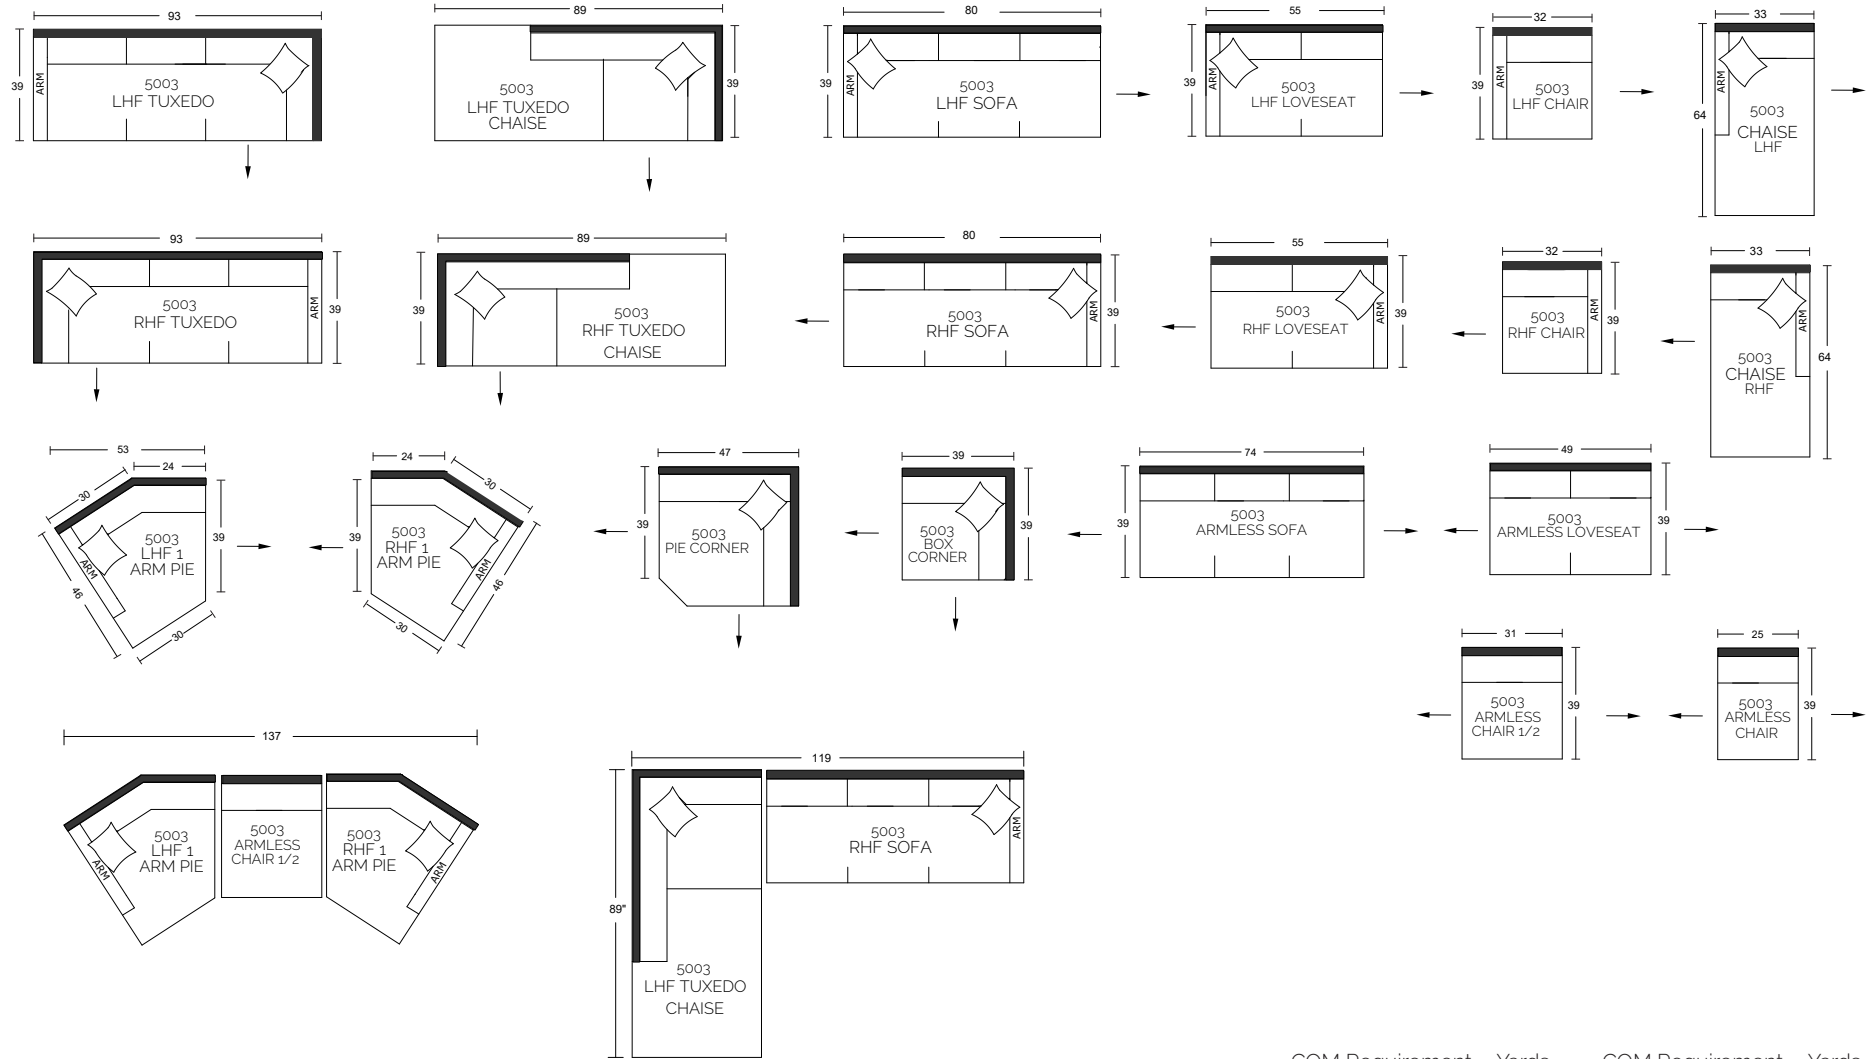

Specifications:

- 2" square tapered leg, espresso. Also available in walnut, please specify on order
- 1 knife edge toss pillow (17"x17"), self piped, accented up to grade G (per arm or corner)
- No-Sag sinuous spring system with loose seat cushions
- Loose boxed back cushions
- Piping on arms, back cushions and seat cushions
- Pieces upholstered in leather have no piping and do not include toss cushions
- Measurement may vary +/- 1"
- October 1st, 2019

COM Requirement	Yards	COM Requirement	Yards
LHF/RHF Tux Chaise	15	LHF/RHF Chair	7
LHF/RHF Tuxedo	18.75	LHF/RHF 1ArmPie	11
Armless Sofa	13.5	LHF/RHF Sofa	14.75
Armless Loveseat	9.25	LHF/RHF Loveseat	10.25
Armless Chair	5.5	Box Corner	9
Armless Chair 1/2	6	Pie Corner	12
LHF/RHF Chaise	9		

Specifications:

2" square tapered leg, espresso. Also available in walnut, please specify on order
 1 knife edge toss pillow (17"x17"), self piped, accented up to grade G (per arm or corner)
 No-Sag sinuous spring system with loose seat cushions
 Loose boxed back cushions
 Piping on arms, back cushions and seat cushions
 Pieces upholstered in leather have no piping and do not include toss cushions
 Measurement may vary +/- 1"
 September 12th, 2020

COM Requirement	Yards	COM Requirement	Yards
LHF/RHF TuxChaise	15	LHF/RHF Chair	7
LHF/RHF Tuxedo	18.75	LHF/RHF 1 Arm Pie	11
Armless Sofa	13.5	LHF/RHF Sofa	14.75
Armless Loveseat	9.25	LHF/RHF Loveseat	11.25
Armless Chair	5.5	Box Corner	9
Armless Chair 1/2	6	Pie Corner	12
LHF/RHF Chaise	9		