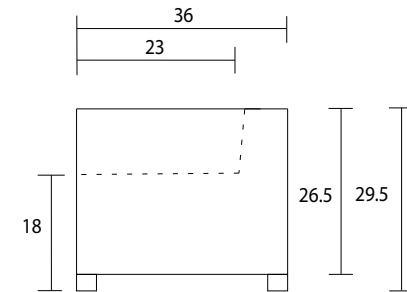

Sofa

Chair 1/2

Sideview

Specifications:

8" x 3" rectangle leg, espresso. Also available in walnut, please specify on order

Sofa: 2 knife edge toss pillows (19"x19"), accented up to grade G

Chair & 1/2: 1 knife edge toss pillow (19"x19"), accented up to grade G

No-Sag sinuous spring system with loose seat cushions

Tight back

No piping

Pieces upholstered in leather do not include toss cushions

Measurement may vary +/- 1"

October 1st, 2019

COM Requirement	Yards
Sofa	14
Chair 1/2	8.25