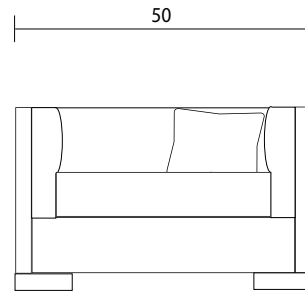

Sofa

Chair 1/2

Sideview

Specifications:

8" x 3" rectangle leg, espresso. Also available in walnut, please specify on order

Sofa: 2 knife edge toss pillows (19"x19"), accented up to grade G

Chair & 1/2: 1 knife edge toss pillow (19"x19"), accented up to grade G

No-Sag sinuous spring system with loose seat cushions

Tight back

No piping

Pieces upholstered in leather do not include toss cushions

Measurement may vary +/- 1"

October 1st, 2019

COM Requirement	Yards
Sofa	14
Chair 1/2	8.25