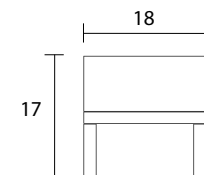

60" Ottoman Front

48" Ottoman Front

36" Ottoman Front

Ottoman Sideview

Specifications:

10" show wood base, espresso. Also available in walnut, please specify on order

No piping

Measurement may vary +/- 1"

October 1st, 2019

COM Requirement Yards

60" Ottoman	3
48" Ottoman	2.5
36" Ottoman	2.25