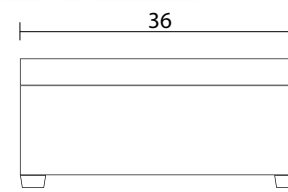

60" Ottoman Front

48" Ottoman Front

36" Ottoman Front

Ottoman Sideview

Specifications:

2" square tapered leg, espresso. Also available in walnut, please specify on order

Hinged storage ottoman complete with double safety stays

Trim piping around lid

Measurement may vary +/- 1"

October 1st, 2019

COM Requirement Yards

60" Ottoman 4.25

48" Ottoman 3.5

36" Ottoman 3