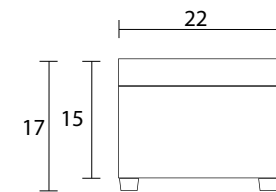

60" Ottoman Front

48" Ottoman Front

36" Ottoman Front

Ottoman Sideview

Specifications:

2" square tapered leg, espresso. Also available in walnut, please specify on order

Hinged storage ottoman complete with double safety stays

Trim piping around lid

Measurement may vary +/- 1"

October 1st, 2019

COM Requirement Yards

60" Ottoman 4.25

48" Ottoman 3.5

36" Ottoman 3