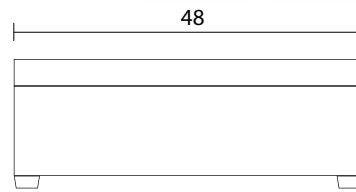

60" Ottoman Front

48" Ottoman Front

36" Ottoman Front

Ottoman Sideview

Specifications:

2" square tapered leg, espresso. Also available in walnut, please specify on order

Hinged storage ottoman complete with double safety stays

Trim piping around lid

Measurement may vary +/- 1"

October 1st, 2019

COM Requirement Yards

60" Ottoman 4.25

48" Ottoman 3.5

36" Ottoman 3