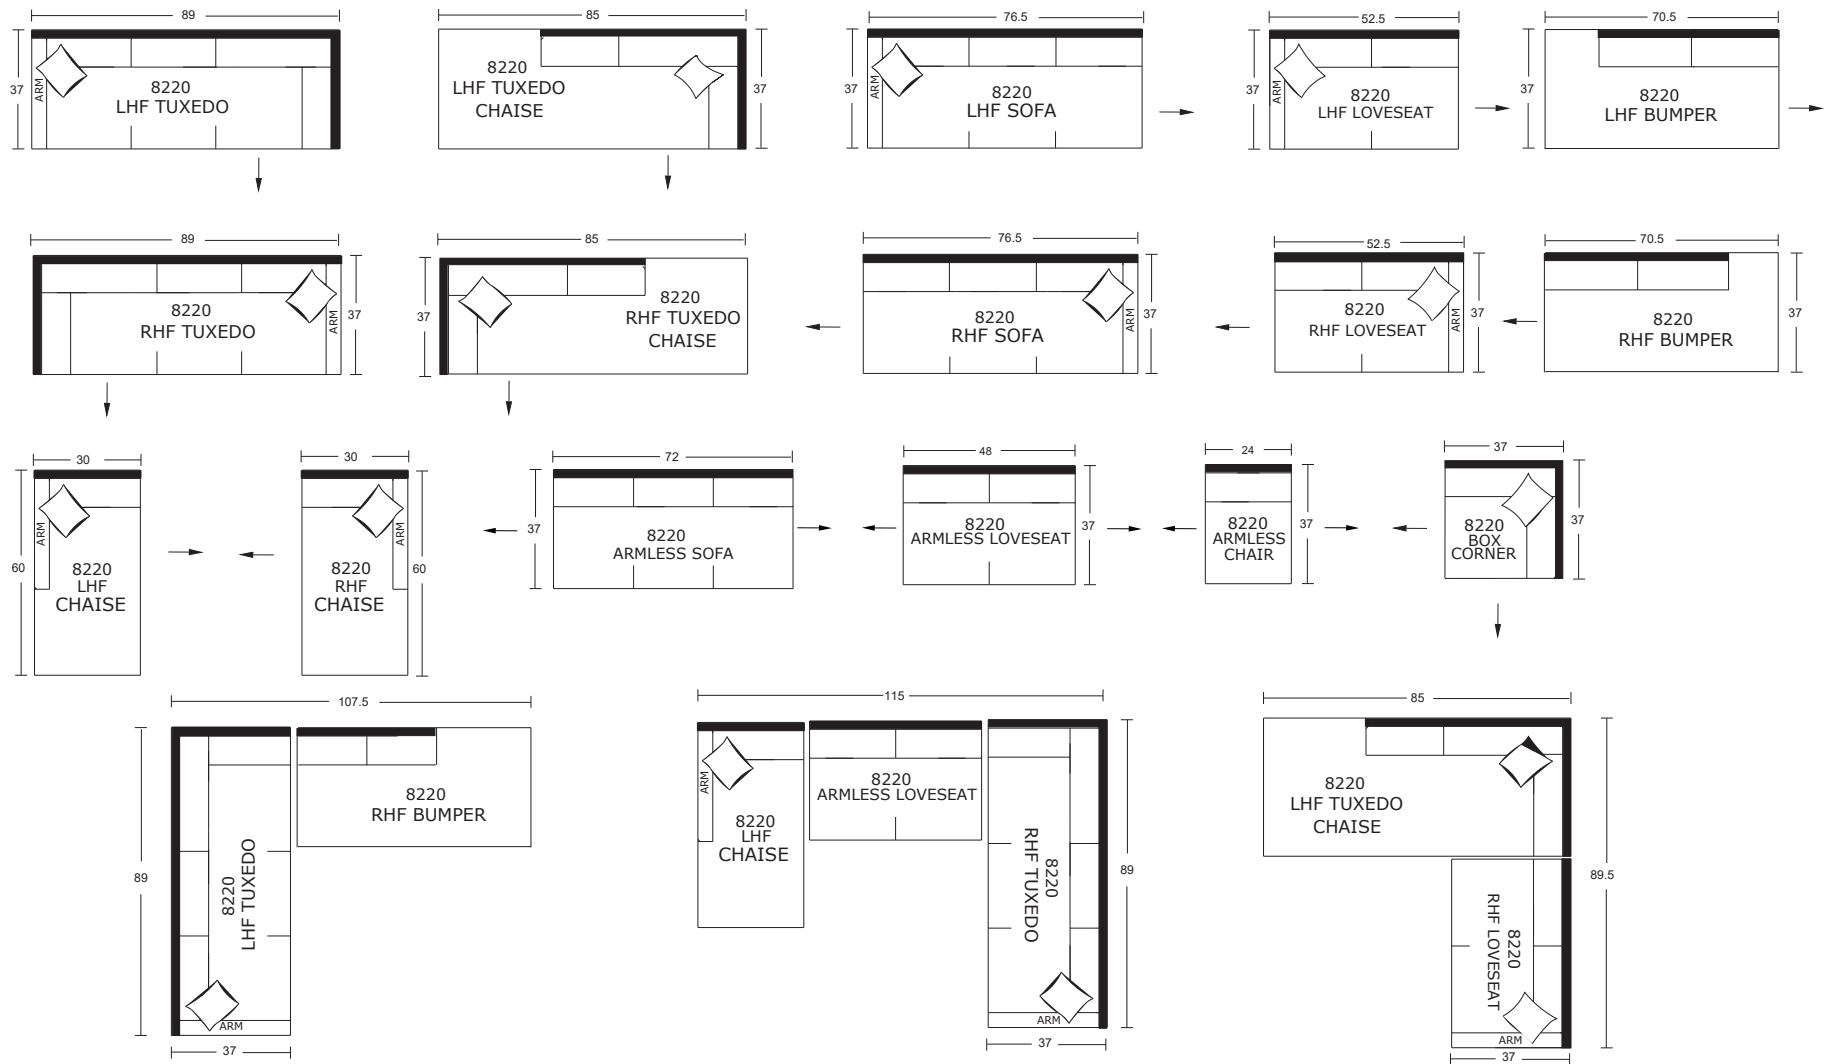

Sofa

Loveseat

Chair

Sideview

Specifications:

8"x3" rectangle leg, espresso. Also available in walnut, please specify on order

Sofa & Loveseat: 2 knife edge toss pillows (17"x17") with zippers, accented up to grade G

Sectional pieces: 1 knife edge toss pillow (17"x17") with zipper, accented up to grade G (per arm or corner)

No-Sag sinuous spring system with loose seat cushions

Loose boxed back cushions

No piping

Pieces upholstered in leather do not include toss cushions

Measurement may vary +/- 1"

October 20th, 2021

COM Requirement	Yards
Sofa	14
Loveseat	12
Chair	6.5

Specifications:

- 8"x3" rectangle leg, espresso. Also available in walnut, please specify on order
- Sofa & Loveseat: 2 knife edge toss pillows (17"x17") with zippers, accented up to grade G
- Sectional pieces: 1 knife edge toss pillow (17"x17") with zipper, accented up to grade G (per arm or corner)
- No-Sag sinuous spring system with loose seat cushions
- Loose boxed back cushions
- No piping
- Pieces upholstered in leather do not include toss cushions
- Measurement may vary +/- 1"
- October 20th, 2021