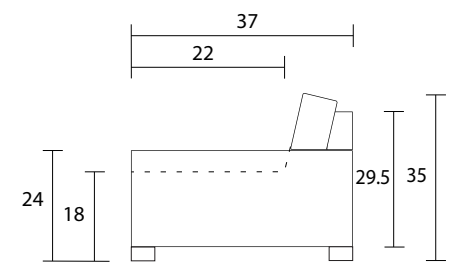

Sofa

Loveseat

Chair

Sideview

Specifications:

8"x3" rectangle leg, espresso. Also available in walnut, please specify on order

Sofa & Loveseat: 2 knife edge toss pillows (17"x17") with zippers, accented up to grade G

Sectional pieces: 1 knife edge toss pillow (17"x17") with zipper, accented up to grade G (per arm or corner)

No-Sag sinuous spring system with loose seat cushions

Loose boxed back cushions

No piping

Pieces upholstered in leather do not include toss cushions

Measurement may vary +/- 1"

October 20th, 2021

COM Requirement	Yards
Sofa	14
Loveseat	12
Chair	6.5

Specifications:

- 8"x3" rectangle leg, espresso. Also available in walnut, please specify on order
- Sofa & Loveseat: 2 knife edge toss pillows (17"x17") with zippers, accented up to grade G
- Sectional pieces: 1 knife edge toss pillow (17"x17") with zipper, accented up to grade G (per arm or corner)
- No-Sag sinuous spring system with loose seat cushions
- Loose boxed back cushions
- No piping
- Pieces upholstered in leather do not include toss cushions
- Measurement may vary +/- 1"
- October 20th, 2021