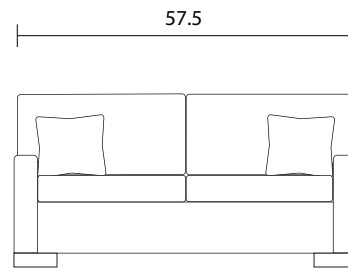

Sofa

Loveseat

Chair

Sideview

Specifications:

8"x3" rectangle leg, espresso. Also available in walnut, please specify on order

Sofa & Loveseat: 2 knife edge toss pillows (17"x17") with zippers, accented up to grade G

Sectional pieces: 1 knife edge toss pillow (17"x17") with zipper, accented up to grade G (per arm or corner)

No-Sag sinuous spring system with loose seat cushions

Loose boxed back cushions

No piping

Pieces upholstered in leather do not include toss cushions

Measurement may vary +/- 1"

October 20th, 2021

COM Requirement	Yards
Sofa	14
Loveseat	12
Chair	6.5

Specifications:

- 8"x3" rectangle leg, espresso. Also available in walnut, please specify on order
- Sofa & Loveseat: 2 knife edge toss pillows (17"x17") with zippers, accented up to grade G
- Sectional pieces: 1 knife edge toss pillow (17"x17") with zipper, accented up to grade G (per arm or corner)
- No-Sag sinuous spring system with loose seat cushions
- Loose boxed back cushions
- No piping
- Pieces upholstered in leather do not include toss cushions
- Measurement may vary +/- 1"
- October 20th, 2021