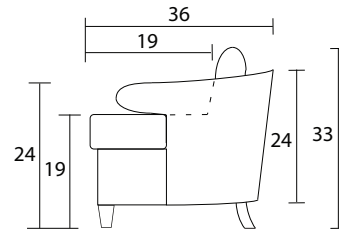

Chair

Sideview

Specifications:

- 6" skinny tapered front leg, 6" flared back leg, espresso.
- Webbed seat system with loose seat cushion
- Loose knife edge back cushion
- Piping on arms, outside back, back cushion and seat cushion
- Pieces upholstered in leather have no piping
- Measurements may vary +/- 1"
- August 14th, 2024

| | |
|-----------------|-------|
| COM Requirement | Yards |
| Chair | 6 |

Yardage indicated is based on 54" solid, railroaded, non-matched fabrics