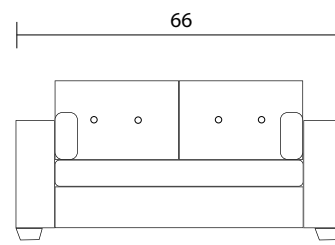

Sofa

Loveseat

Chair

Side

Specifications:

- 2" square tapered leg, espresso. Also available in walnut, please specify on order
- Sofa & Loveseat: 2 boxed kidney cushions (9"x20") with zippers, accented up to grade G
- Sectional: 1 boxed kidney (9"x20") with zipper, accented up to grade G (per arm)
- Seats and loose boxed backs with button tufts
- No-Sag sinuous spring system with loose seat cushions
- No piping
- Pieces upholstered in leather do not include kidney cushions
- Measurement may vary +/- 1"

October 20th, 2021

	COM Requirement	Yards
Sofa		14
Loveseat		11
Chair		7.5

Specifications:

2" square tapered leg, espresso. Also available in walnut, please specify on order
 Sofa & Loveseat: 2 boxed kidney cushions (9"x20") with zippers, accented up to grade G
 Sectional: 1 boxed kidney (9"x20") with zipper, accented up to grade G (per arm)
 Seats and loose boxed backs with button tufts
 No-Sag sinuous spring system with loose seat cushions
 No piping
 Pieces upholstered in leather do not include kidney cushions
 Measurement may vary +/- 1"
 October 20th, 2021