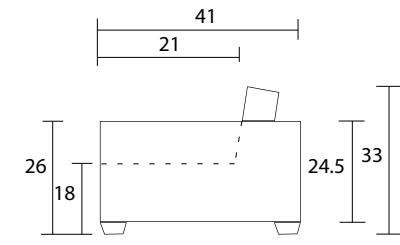

Sofa

Loveseat

Chair

Side

Specifications:

- 2" square tapered leg, espresso. Also available in walnut, please specify on order
- Sofa & Loveseat: 2 boxed kidney cushions (9"x20") with zippers, accented up to grade G
- Sectional: 1 boxed kidney (9"x20") with zipper, accented up to grade G (per arm)
- Seats and loose boxed backs with button tufts
- No-Sag sinuous spring system with loose seat cushions
- No piping
- Pieces upholstered in leather do not include kidney cushions
- Measurement may vary +/- 1"

October 20th, 2021

	COM Requirement	Yards
Sofa		14
Loveseat		11
Chair		7.5

Specifications:

2" square tapered leg, espresso. Also available in walnut, please specify on order
 Sofa & Loveseat: 2 boxed kidney cushions (9"x20") with zippers, accented up to grade G
 Sectional: 1 boxed kidney (9"x20") with zipper, accented up to grade G (per arm)
 Seats and loose boxed backs with button tufts
 No-Sag sinuous spring system with loose seat cushions
 No piping
 Pieces upholstered in leather do not include kidney cushions
 Measurement may vary +/- 1"
 October 20th, 2021