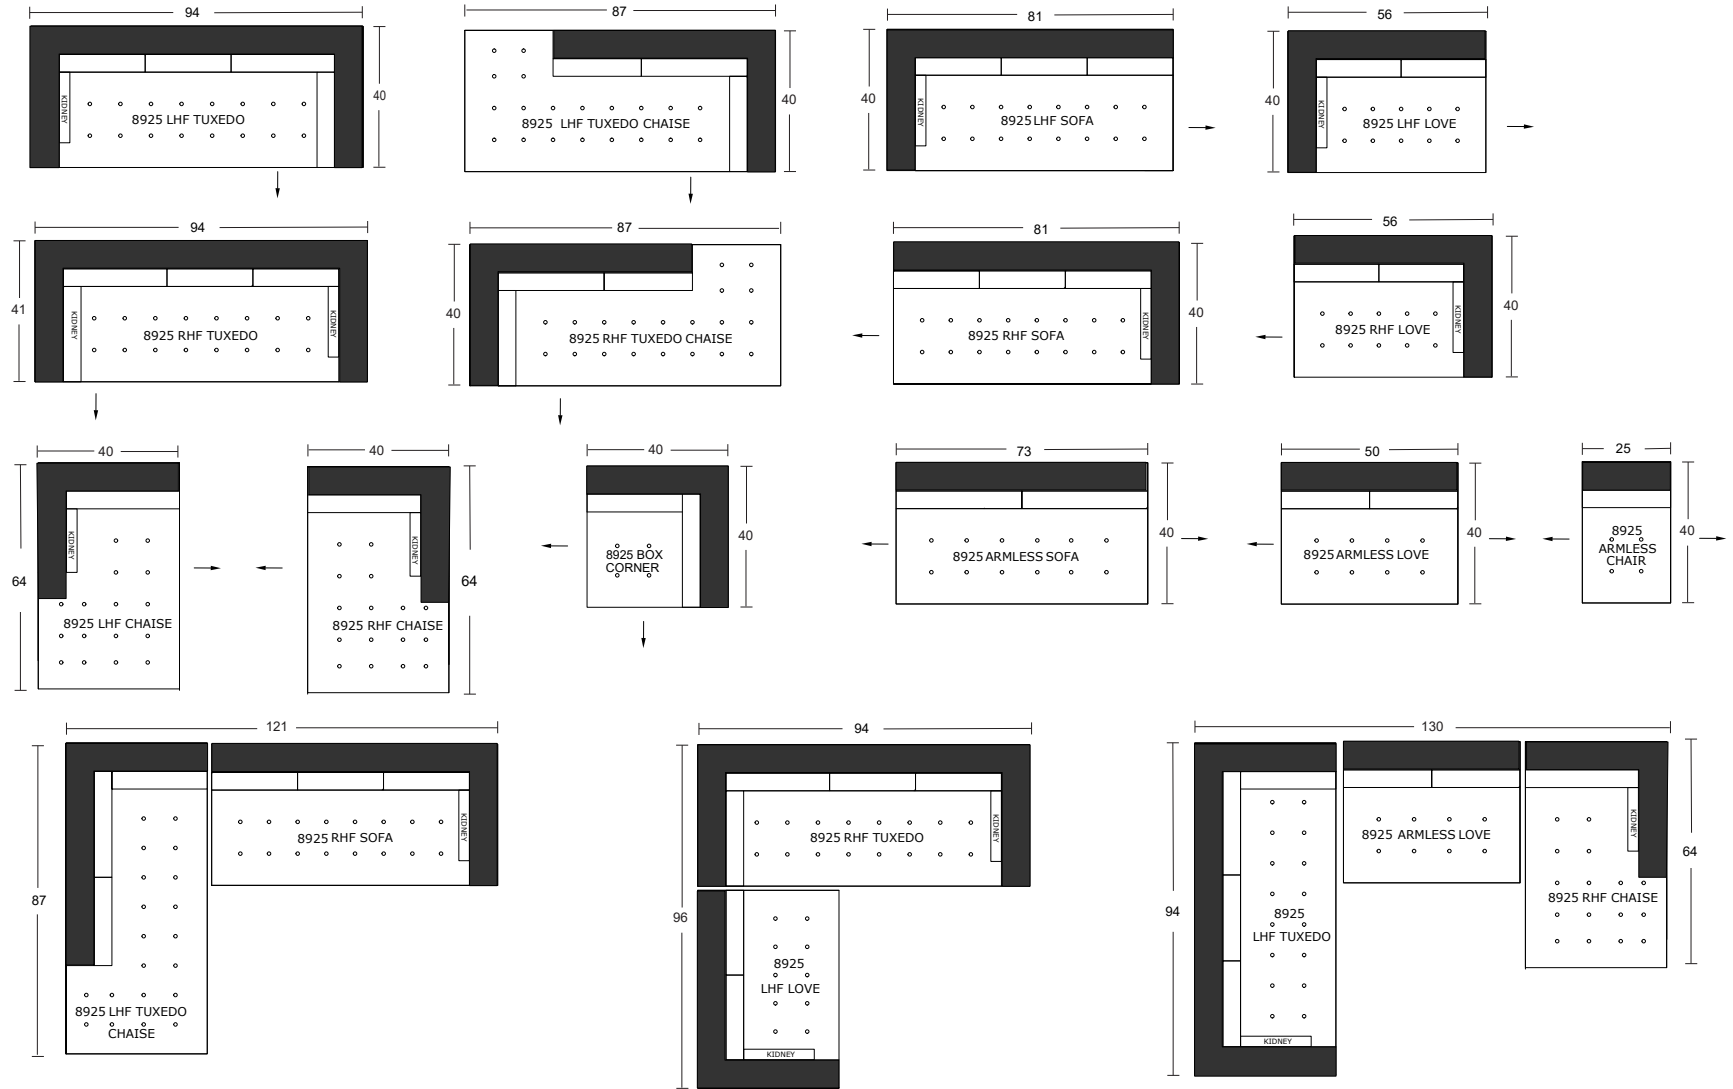

Sofa

Loveseat

Chair

Side

Specifications:

- 2" square tapered leg, espresso. Also available in walnut, please specify on order
- Sofa & Loveseat: 2 boxed kidney cushions (9"x20") with zippers, accented up to grade G
- Sectional: 1 boxed kidney (9"x20") with zipper, accented up to grade G (per arm)
- Seats and loose boxed backs with button tufts
- No-Sag sinuous spring system with loose seat cushions
- No piping
- Pieces upholstered in leather do not include kidney cushions
- Measurement may vary +/- 1"

October 20th, 2021

	COM Requirement	Yards
Sofa		14
Loveseat		11
Chair		7.5

Specifications:

2" square tapered leg, espresso. Also available in walnut, please specify on order
 Sofa & Loveseat: 2 boxed kidney cushions (9"x20") with zippers, accented up to grade G
 Sectional: 1 boxed kidney (9"x20") with zipper, accented up to grade G (per arm)
 Seats and loose boxed backs with button tufts
 No-Sag sinuous spring system with loose seat cushions
 No piping
 Pieces upholstered in leather do not include kidney cushions
 Measurement may vary +/- 1"
 October 20th, 2021

COM Requirement	Yards	COM Requirement	Yards
LHF/RHF Tuxedo	14.25	LHF/RHF Chaise	9.25
LHF/RHF Tux Chaise	14	Armless Sofa	11
LHF/RHF Sofa	12.5	Armless Loveseat	8
LHF/RHF Loveseat	10	Armless Chair	5
		Box Corner	8