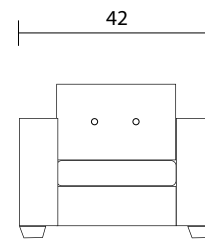

Sofa

Loveseat

Chair

Side

Specifications:

- 2" square tapered leg, espresso. Also available in walnut, please specify on order
- Sofa & Loveseat: 2 boxed kidney cushions (9"x20") with zippers, accented up to grade G
- Sectional: 1 boxed kidney (9"x20") with zipper, accented up to grade G (per arm)
- Seats and loose boxed backs with button tufts
- No-Sag sinuous spring system with loose seat cushions
- No piping
- Pieces upholstered in leather do not include kidney cushions
- Measurement may vary +/- 1"

October 20th, 2021

	COM Requirement	Yards
Sofa		14
Loveseat		11
Chair		7.5

Specifications:

2" square tapered leg, espresso. Also available in walnut, please specify on order
 Sofa & Loveseat: 2 boxed kidney cushions (9"x20") with zippers, accented up to grade G
 Sectional: 1 boxed kidney (9"x20") with zipper, accented up to grade G (per arm)
 Seats and loose boxed backs with button tufts
 No-Sag sinuous spring system with loose seat cushions
 No piping
 Pieces upholstered in leather do not include kidney cushions
 Measurement may vary +/- 1"
 October 20th, 2021