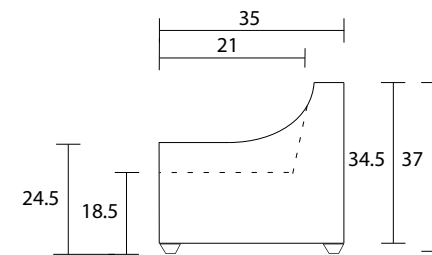

Queen Sofabed

Double Sofabed

Sofabed Side

Specifications:

2" square tapered leg, espresso. Also available in walnut, please specify on order

2 knife edge toss pillows (17"x17") with zippers, accented up to grade G

5.25" mattress in a Leggett & Platt square tube mechanism

Tight back

Piping on arms and seat cushions

Pieces upholstered in leather have no piping and do not include toss cushions

Measurement may vary +/- 1"