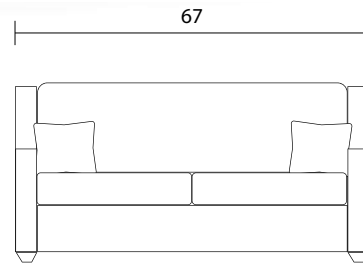

Queen Sofabed

Double Sofabed

Sofabed Side

Specifications:

2" square tapered leg, espresso. Also available in walnut, please specify on order

2 knife edge toss pillows (17"x17") with zippers, accented up to grade G

5.25" mattress in a Leggett & Platt square tube mechanism

Tight back

Piping on arms and seat cushions

Pieces upholstered in leather have no piping and do not include toss cushions

Measurement may vary +/- 1"