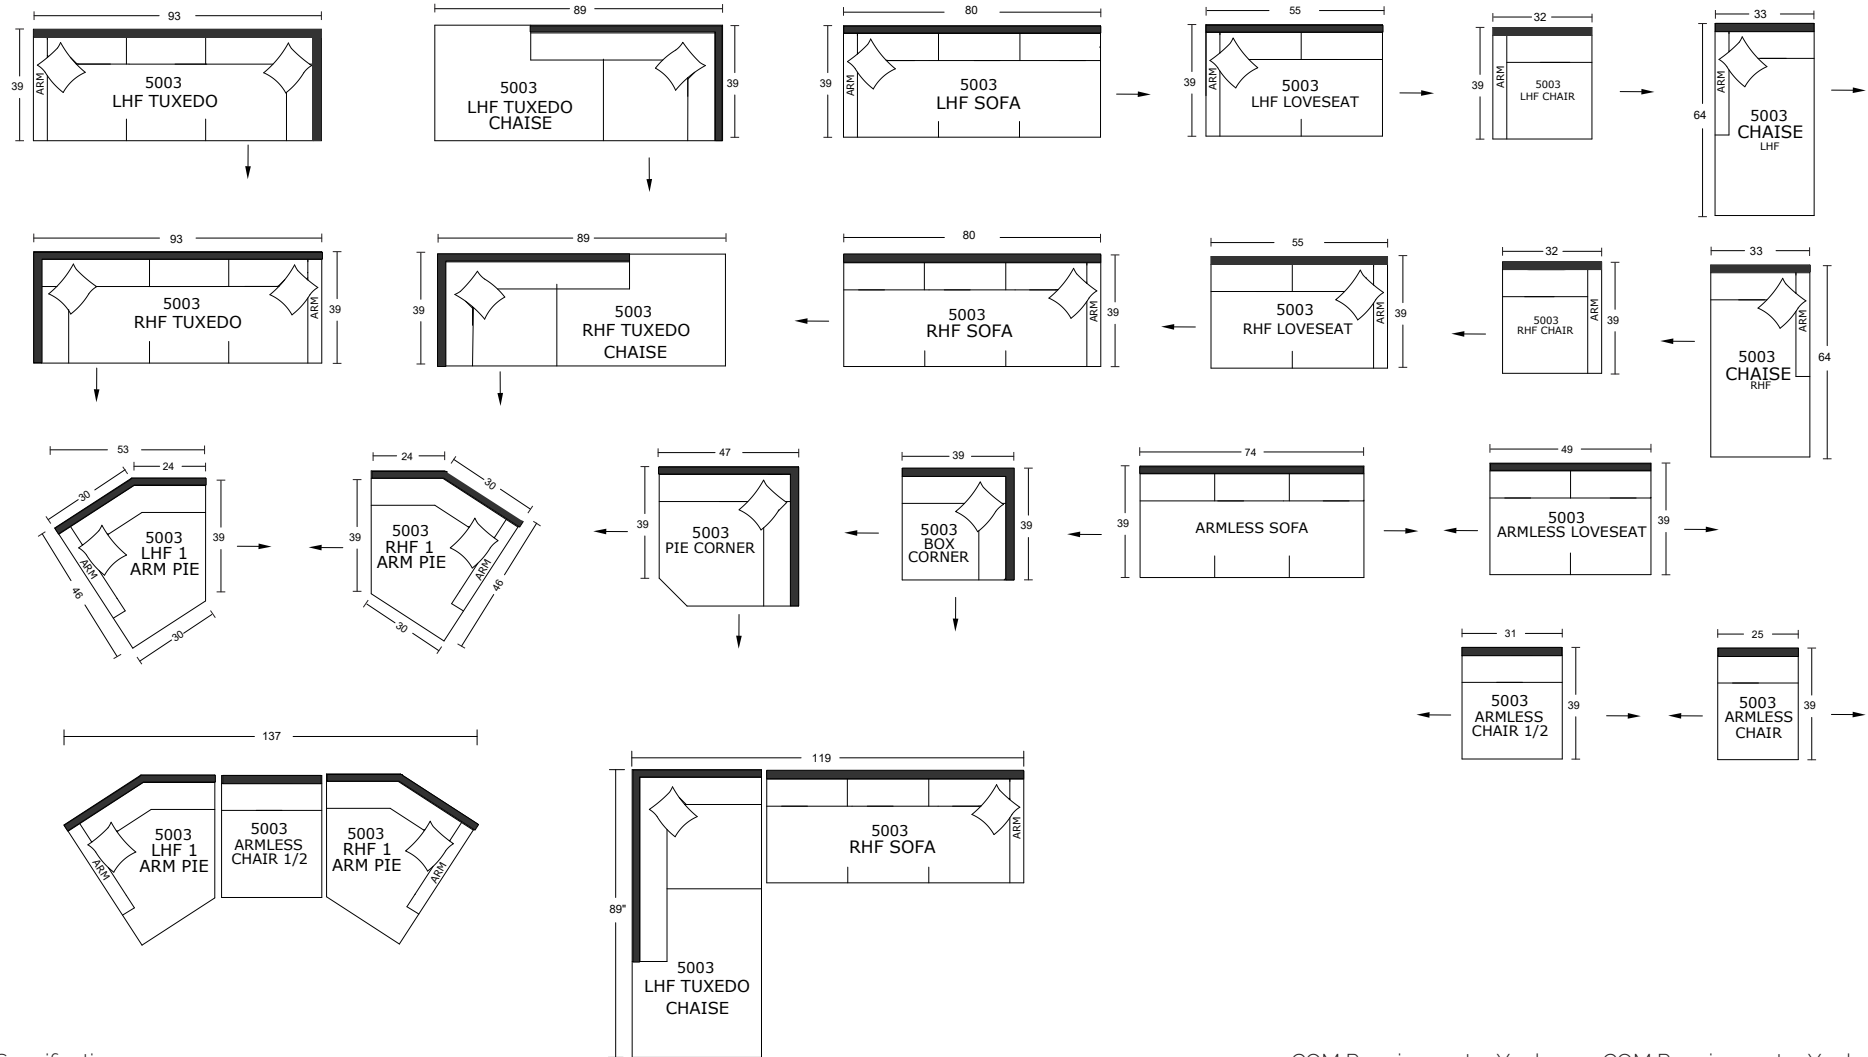

Specifications:

- 2" square tapered leg, espresso
- 1 knife edge toss pillow (17"x17"), self piped, accented up to grade G (per arm or corner)
- No-Sag sinuous spring system with loose seat cushions
- Loose boxed back cushions
- Piping on arms, back cushions and seat cushions
- Pieces upholstered in leather do not include toss cushions
- Measurement may vary +/- 1"
- March 19th, 2021

COM Requirement	Yards	COM Requirement	Yards
LHF/RHF Tux Chaise	15	LHF/RHF Chair	7
LHF/RHF Tuxedo	17	LHF/RHF 1ArmPie	11
Armless Sofa	13	LHF/RHF Sofa	14
Armless Loveseat	9	LHF/RHF Loveseat	10
Armless Chair	5	Box Corner	9
Armless Chair 1/2	6	Pie Corner	12
LHF/RHF Chaise	9		

COM Requirement	Yards	COM Requirement	Yards
LHF/RHF TuxChaise	15	LHF/RHF Chair	7
LHF/RHF Tuxedo	17	LHF/RHF 1 Arm Pie	11
Armless Sofa	13	LHF/RHF Sofa	14
Armless Loveseat	9	LHF/RHF Loveseat	10
Armless Chair	5	Box Corner	9
Armless Chair 1/2	6	Pie Corner	12
LHF/RHF Chaise	9		