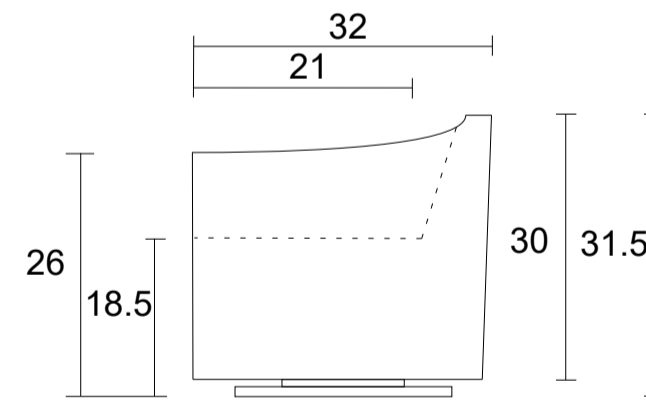

Chair

Swivel Sideview

Specifications:
 Swivel base
 Webbed seat system with tight seat
 Tight back
 No piping
 Measurements may vary +/- 1"
 March 11th, 2026

COM Requirement	Yards
Chair	5