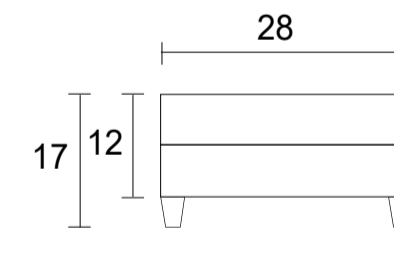

Chair

Sideview

Swivel Chair

Swivel Sideview

Ottoman Front

Ottoman Sideview

Specifications:

5" skinny tapered leg in espresso, walnut or natural. Please specify on order

Chair with swivel has no legs, with swivel base

No-Sag sinuous spring system with loose seat cushion

Tight back

Piping on arms and seat cushion

Pieces upholstered in leather have no piping

Measurements may vary +/- 1"