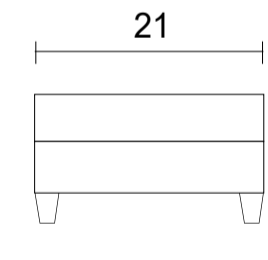

Chair

Sideview

Swivel Chair

Swivel Sideview

Ottoman Front

Ottoman Sideview

Specifications:

5" skinny tapered leg in espresso, walnut or natural. Please specify on order

Chair with swivel has no legs, with swivel base

No-Sag sinuous spring system with loose seat cushion

Tight back

Piping on arms and seat cushion

Pieces upholstered in leather have no piping

Measurements may vary +/- 1"