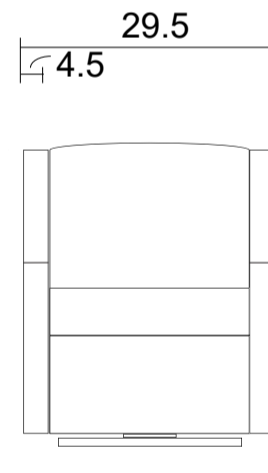

Chair

Sideview

Swivel Chair

Swivel Sideview

Ottoman Front

Ottoman Sideview

Specifications:

5" skinny tapered leg in espresso, walnut or natural. Please specify on order

Chair with swivel has no legs, with swivel base

No-Sag sinuous spring system with loose seat cushion

Tight back

Piping on arms and seat cushion

Pieces upholstered in leather have no piping

Measurements may vary +/- 1"