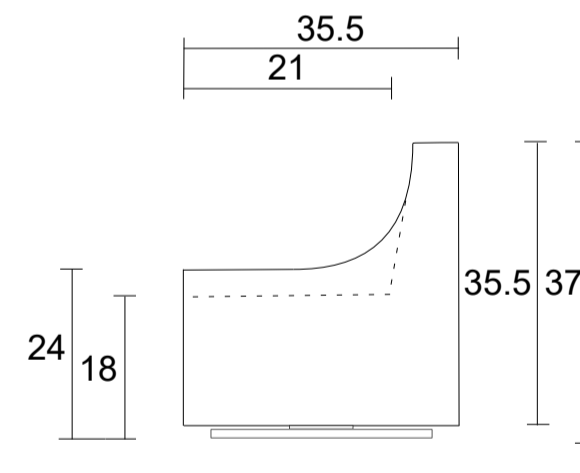

Chair

Sideview

Swivel Chair

Swivel Sideview

Ottoman Front

Ottoman Sideview

Specifications:

5" skinny tapered leg in espresso, walnut or natural. Please specify on order

Chair with swivel has no legs, with swivel base

No-Sag sinuous spring system with loose seat cushion

Tight back

Piping on arms and seat cushion

Pieces upholstered in leather have no piping

Measurements may vary +/- 1"