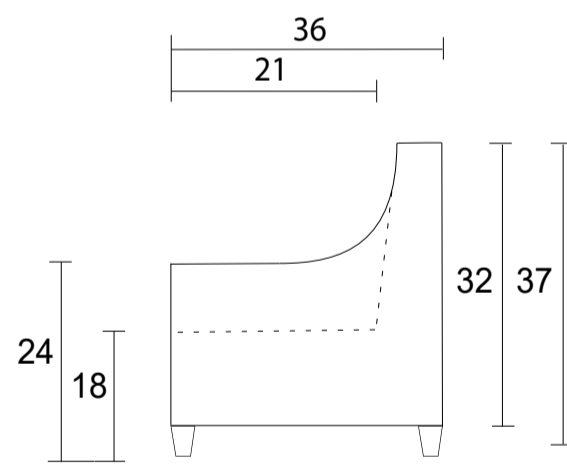

Chair

Sideview

Swivel Chair

Swivel Sideview

Ottoman Front

Ottoman Sideview

Specifications:

5" skinny tapered leg in espresso, walnut or natural. Please specify on order

Chair with swivel has no legs, with swivel base

No-Sag sinuous spring system with loose seat cushion

Tight back

Piping on arms and seat cushion

Pieces upholstered in leather have no piping

Measurements may vary +/- 1"