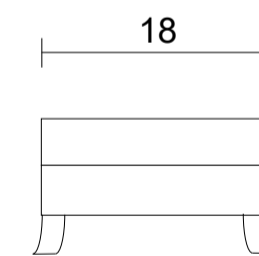

Chair

Sideview

Ottoman Front

Ottoman Sideview

Specifications:
 6" flared tapered leg in espresso, walnut or natural. Please specify on order
 No-Sag sinuous spring system with tight seat
 Tight back
 Piping on arms
 Pieces upholstered in leather have no piping
 Measurements may vary +/- 1"
 March 11th, 2026

COM Requirement	Yards
Chair	5.25
Ottoman	2.25

Yardage indicated is based on 54" solid, railroaded, non-matched fabrics