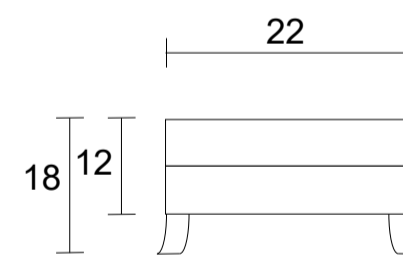

Chair

Sideview

Ottoman Front

Ottoman Sideview

Specifications:
 6" flared tapered leg in espresso, walnut or natural. Please specify on order
 No-Sag sinuous spring system with tight seat
 Tight back
 Piping on arms
 Pieces upholstered in leather have no piping
 Measurements may vary +/- 1"
 March 11th, 2026

COM Requirement	Yards
Chair	5.25
Ottoman	2.25

Yardage indicated is based on 54" solid, railroaded, non-matched fabrics