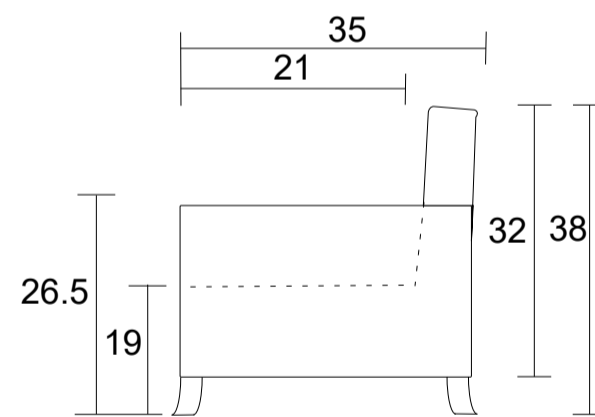

Chair

Sideview

Ottoman Front

Ottoman Sideview

Specifications:
 6" flared tapered leg in espresso, walnut or natural. Please specify on order
 No-Sag sinuous spring system with tight seat
 Tight back
 Piping on arms
 Pieces upholstered in leather have no piping
 Measurements may vary +/- 1"
 March 11th, 2026

COM Requirement	Yards
Chair	5.25
Ottoman	2.25

Yardage indicated is based on 54" solid, railroaded, non-matched fabrics