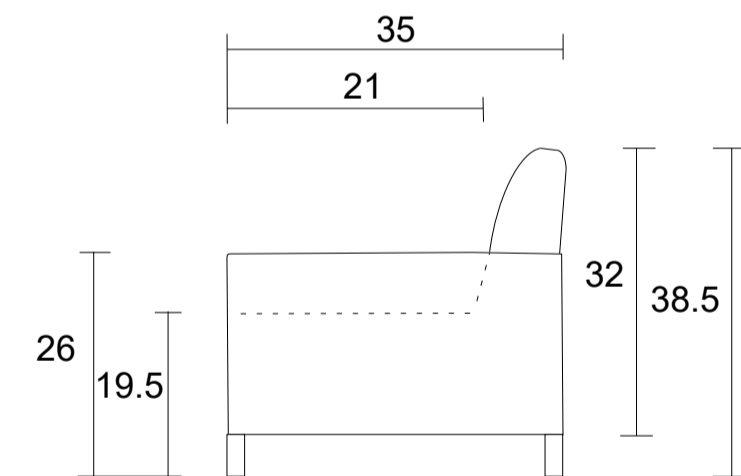

Sofa

Loveseat

Sideview

Specifications:

- 6" flared tapered leg in espresso, walnut or natural. Please specify on order
- Sofa & Loveseat: 2 knife edge toss pillows (19"x19"), self piped with zippers, accented up to grade G
- No-Sag sinuous spring system
- Tight back
- Piping on arms, seat cushions, and inside back panel
- Pieces upholstered in leather have no piping and do not include toss cushions

Measurements may vary +/- 1"

March 11th, 2026

COM Requirement Yards

Sofa	11
Loveseat	9