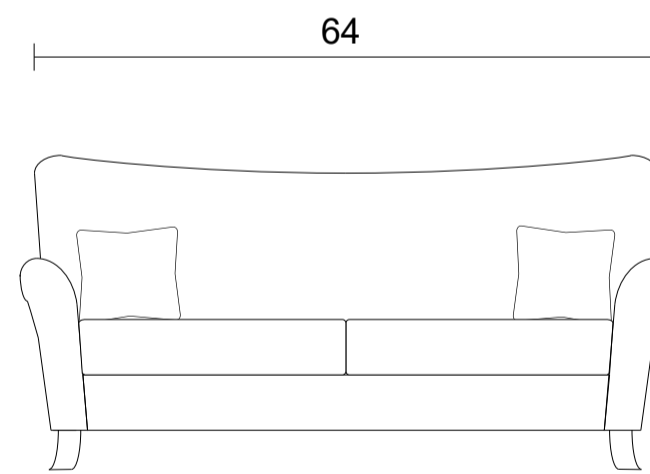

Sofa

Loveseat

Sideview

Specifications:

- 6" flared tapered leg in espresso, walnut or natural. Please specify on order
- Sofa & Loveseat: 2 knife edge toss pillows (19"x19"), self piped with zippers, accented up to grade G
- No-Sag sinuous spring system
- Tight back
- Piping on arms, seat cushions, and inside back panel
- Pieces upholstered in leather have no piping and do not include toss cushions

Measurements may vary +/- 1"

March 11th, 2026

COM Requirement Yards

Sofa	11
Loveseat	9