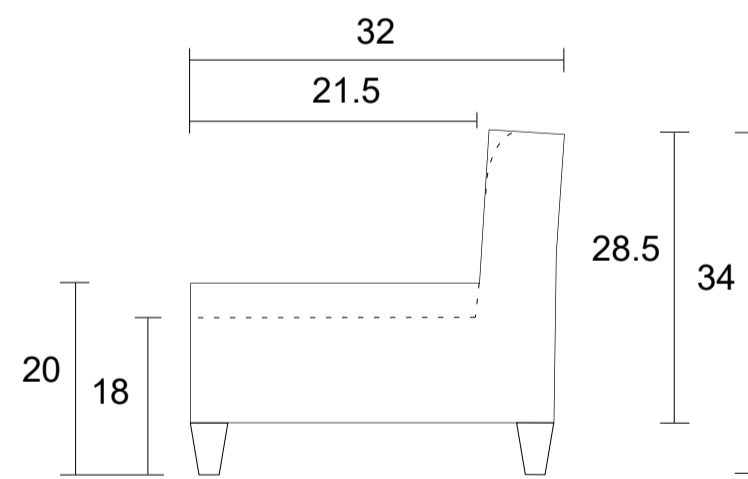

Chair

Sideview

Specifications:  
 6" skinny tapered leg in espresso, walnut or natural. Please specify on order  
 Tight Seat  
 No-Sag sinuous spring system  
 No piping  
 Measurements may vary +/- 1"  
 March 11th, 2026