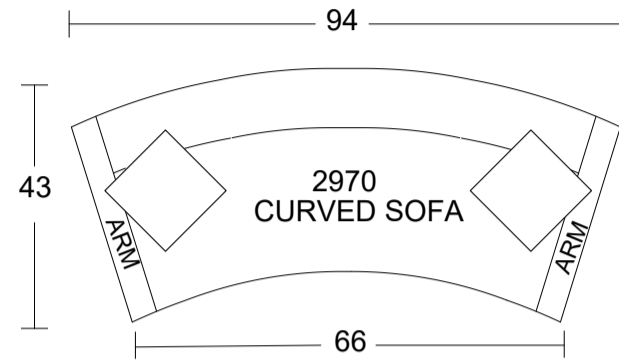

Curved Sofa

Curved Sofa Topview

Curved Sofa Sideview

LHF/RHF Loveseat

Straight Condo Sofa

Condo Sofa Sideview

Specifications:

- 5" skinny tapered leg in espresso, walnut or natural. Please specify on order
- Sofa & Loveseat: 2 knife edge toss pillows (19"x19") with piping, zippers, and button tuft, accented up to grade G
- Sectional: 2 knife edge toss pillows (19"x19") with piping, zippers, and button tuft, accented up to grade G
- 2" plastic glide on round storage ottoman, with removable top
- No-Sag sinuous spring system with loose seat cushions
- Tight back with shallow button tufts
- Piping on arms and seat cushions
- Pieces upholstered in leather have no piping and do not include toss cushions

Measurements may vary +/- 1"

March 11th, 2026

COM Requirement Yards

Curved Sofa	13
Curved Loveseat	11.5
Straight Condo Sofa	11.5
LHF/RHF Loveseat	11.5
Armless Loveseat	9

Yardage indicated is based on 54" solid, railroaded, non-matched fabrics

Specifications:

- 5" skinny tapered leg in espresso, walnut or natural. Please specify on order
- Sofa & Loveseat: 2 knife edge toss pillows (19"x19") with piping, zippers, and button tuft, accented up to grade G
- Sectional: 2 knife edge toss pillows (19"x19") with piping, zippers, and button tuft, accented up to grade G
- 2" plastic glide on round storage ottoman, with removable top
- No-Sag sinuous spring system with loose seat cushions
- Tight back with shallow button tufts
- Piping on arms and seat cushions
- Pieces upholstered in leather have no piping and do not include toss cushions

Measurements may vary +/- 1"

March 11th, 2026

COM Requirement Yards

Curved Sofa	13
Curved Loveseat	11.5
Straight Condo Sofa	11.5
LHF/RHF Loveseat	11.5
Armless Loveseat	9

Yardage indicated is based on 54" solid, railroad, non-matched fabrics