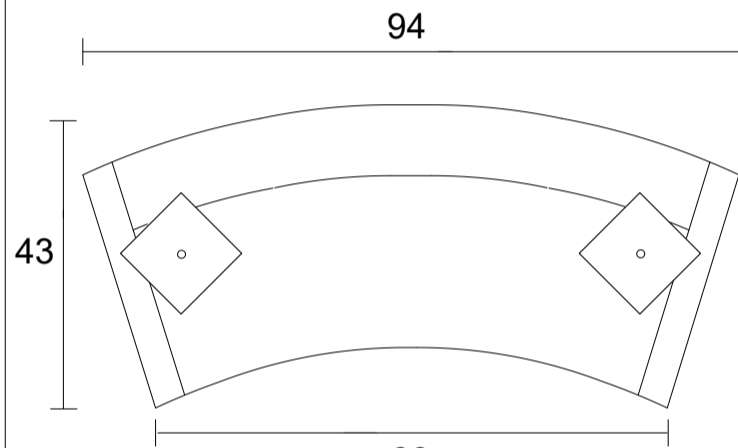

Curved Sofa

Curved Sofa Topview

Curved Sofa Sideview

LHF/RHF Loveseat

Straight Condo Sofa

Condo Sofa Sideview

Specifications:

- 5" skinny tapered leg in espresso, walnut or natural. Please specify on order
- Sofa & Loveseat: 2 knife edge toss pillows (19"x19") with piping, zippers, and button tuft, accented up to grade G
- Sectional: 2 knife edge toss pillows (19"x19") with piping, zippers, and button tuft, accented up to grade G
- 2" plastic glide on round storage ottoman, with removable top
- No-Sag sinuous spring system with loose seat cushions
- Tight back with shallow button tufts
- Piping on arms and seat cushions
- Pieces upholstered in leather have no piping and do not include toss cushions

Measurements may vary +/- 1"

March 11th, 2026

COM Requirement Yards

Curved Sofa	13
Curved Loveseat	11.5
Straight Condo Sofa	11.5
LHF/RHF Loveseat	11.5
Armless Loveseat	9

Yardage indicated is based on 54" solid, railroaded, non-matched fabrics

Specifications:

- 5" skinny tapered leg in espresso, walnut or natural. Please specify on order
- Sofa & Loveseat: 2 knife edge toss pillows (19"x19") with piping, zippers, and button tuft, accented up to grade G
- Sectional: 2 knife edge toss pillows (19"x19") with piping, zippers, and button tuft, accented up to grade G
- 2" plastic glide on round storage ottoman, with removable top
- No-Sag sinuous spring system with loose seat cushions
- Tight back with shallow button tufts
- Piping on arms and seat cushions
- Pieces upholstered in leather have no piping and do not include toss cushions

Measurements may vary +/- 1"

March 11th, 2026

COM Requirement Yards

Curved Sofa	13
Curved Loveseat	11.5
Straight Condo Sofa	11.5
LHF/RHF Loveseat	11.5
Armless Loveseat	9

Yardage indicated is based on 54" solid, railroad, non-matched fabrics