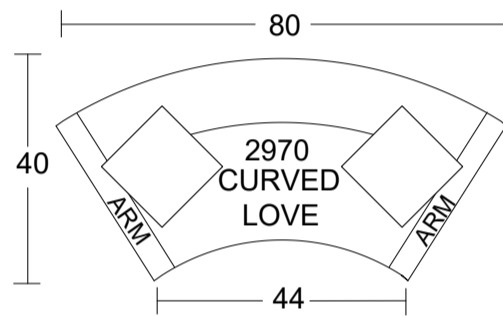

Curved Sofa

Curved Sofa Topview

Curved Sofa Sideview

LHF/RHF Loveseat

Straight Condo Sofa

Condo Sofa Sideview

Specifications:

- 5" skinny tapered leg in espresso, walnut or natural. Please specify on order
- Sofa & Loveseat: 2 knife edge toss pillows (19"x19") with piping, zippers, and button tuft, accented up to grade G
- Sectional: 2 knife edge toss pillows (19"x19") with piping, zippers, and button tuft, accented up to grade G
- 2" plastic glide on round storage ottoman, with removable top
- No-Sag sinuous spring system with loose seat cushions
- Tight back with shallow button tufts
- Piping on arms and seat cushions
- Pieces upholstered in leather have no piping and do not include toss cushions

Measurements may vary +/- 1"

March 11th, 2026

COM Requirement Yards

Curved Sofa	13
Curved Loveseat	11.5
Straight Condo Sofa	11.5
LHF/RHF Loveseat	11.5
Armless Loveseat	9

Yardage indicated is based on 54" solid, railroaded, non-matched fabrics

Specifications:

- 5" skinny tapered leg in espresso, walnut or natural. Please specify on order
- Sofa & Loveseat: 2 knife edge toss pillows (19"x19") with piping, zippers, and button tuft, accented up to grade G
- Sectional: 2 knife edge toss pillows (19"x19") with piping, zippers, and button tuft, accented up to grade G
- 2" plastic glide on round storage ottoman, with removable top
- No-Sag sinuous spring system with loose seat cushions
- Tight back with shallow button tufts
- Piping on arms and seat cushions
- Pieces upholstered in leather have no piping and do not include toss cushions