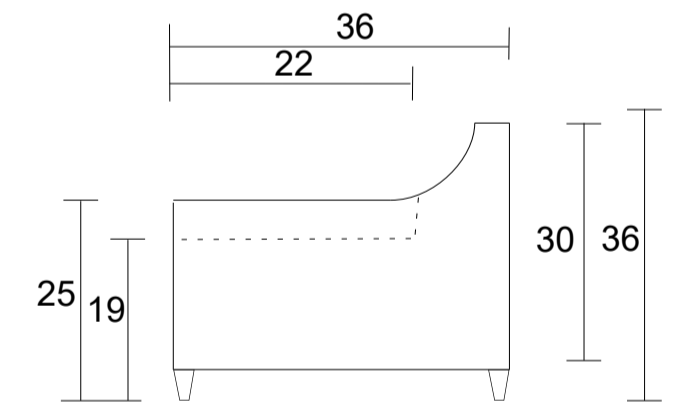

Curved Sofa

Curved Sofa Topview

Curved Sofa Sideview

LHF/RHF Loveseat

Straight Condo Sofa

Condo Sofa Sideview

Specifications:

- 5" skinny tapered leg in espresso, walnut or natural. Please specify on order
- Sofa & Loveseat: 2 knife edge toss pillows (19"x19") with piping, zippers, and button tuft, accented up to grade G
- Sectional: 2 knife edge toss pillows (19"x19") with piping, zippers, and button tuft, accented up to grade G
- 2" plastic glide on round storage ottoman, with removable top
- No-Sag sinuous spring system with loose seat cushions
- Tight back with shallow button tufts
- Piping on arms and seat cushions
- Pieces upholstered in leather have no piping and do not include toss cushions

Measurements may vary +/- 1"

March 11th, 2026

COM Requirement Yards

Curved Sofa	13
Curved Loveseat	11.5
Straight Condo Sofa	11.5
LHF/RHF Loveseat	11.5
Armless Loveseat	9

Yardage indicated is based on 54" solid, railroaded, non-matched fabrics

Specifications:

- 5" skinny tapered leg in espresso, walnut or natural. Please specify on order
- Sofa & Loveseat: 2 knife edge toss pillows (19"x19") with piping, zippers, and button tuft, accented up to grade G
- Sectional: 2 knife edge toss pillows (19"x19") with piping, zippers, and button tuft, accented up to grade G
- 2" plastic glide on round storage ottoman, with removable top
- No-Sag sinuous spring system with loose seat cushions
- Tight back with shallow button tufts
- Piping on arms and seat cushions
- Pieces upholstered in leather have no piping and do not include toss cushions

Measurements may vary +/- 1"

March 11th, 2026

COM Requirement Yards

Curved Sofa	13
Curved Loveseat	11.5
Straight Condo Sofa	11.5
LHF/RHF Loveseat	11.5
Armless Loveseat	9

Yardage indicated is based on 54" solid, railroad, non-matched fabrics