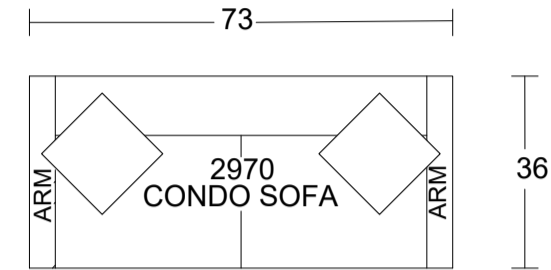

Curved Sofa

Curved Sofa Topview

Curved Sofa Sideview

LHF/RHF Loveseat

Straight Condo Sofa

Condo Sofa Sideview

Specifications:

- 5" skinny tapered leg in espresso, walnut or natural. Please specify on order
- Sofa & Loveseat: 2 knife edge toss pillows (19"x19") with piping, zippers, and button tuft, accented up to grade G
- Sectional: 2 knife edge toss pillows (19"x19") with piping, zippers, and button tuft, accented up to grade G
- 2" plastic glide on round storage ottoman, with removable top
- No-Sag sinuous spring system with loose seat cushions
- Tight back with shallow button tufts
- Piping on arms and seat cushions
- Pieces upholstered in leather have no piping and do not include toss cushions

Measurements may vary +/- 1"

March 11th, 2026

COM Requirement Yards

Curved Sofa	13
Curved Loveseat	11.5
Straight Condo Sofa	11.5
LHF/RHF Loveseat	11.5
Armless Loveseat	9

Yardage indicated is based on 54" solid, railroaded, non-matched fabrics

Specifications:

- 5" skinny tapered leg in espresso, walnut or natural. Please specify on order
- Sofa & Loveseat: 2 knife edge toss pillows (19"x19") with piping, zippers, and button tuft, accented up to grade G
- Sectional: 2 knife edge toss pillows (19"x19") with piping, zippers, and button tuft, accented up to grade G
- 2" plastic glide on round storage ottoman, with removable top
- No-Sag sinuous spring system with loose seat cushions
- Tight back with shallow button tufts
- Piping on arms and seat cushions
- Pieces upholstered in leather have no piping and do not include toss cushions