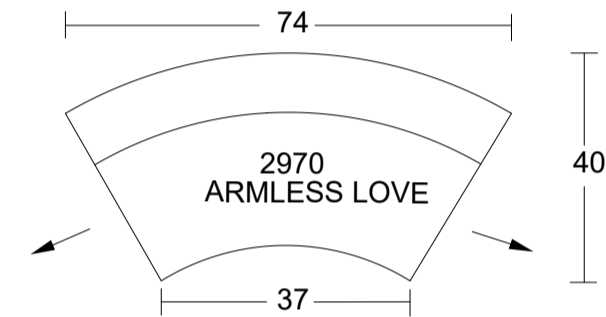

Curved Sofa

Curved Sofa Topview

Curved Sofa Sideview

LHF/RHF Loveseat

Straight Condo Sofa

Condo Sofa Sideview

Specifications:

- 5" skinny tapered leg in espresso, walnut or natural. Please specify on order
- Sofa & Loveseat: 2 knife edge toss pillows (19"x19") with piping, zippers, and button tuft, accented up to grade G
- Sectional: 2 knife edge toss pillows (19"x19") with piping, zippers, and button tuft, accented up to grade G
- 2" plastic glide on round storage ottoman, with removable top
- No-Sag sinuous spring system with loose seat cushions
- Tight back with shallow button tufts
- Piping on arms and seat cushions
- Pieces upholstered in leather have no piping and do not include toss cushions

Measurements may vary +/- 1"

March 11th, 2026

COM Requirement Yards

Curved Sofa	13
Curved Loveseat	11.5
Straight Condo Sofa	11.5
LHF/RHF Loveseat	11.5
Armless Loveseat	9

Yardage indicated is based on 54" solid, railroaded, non-matched fabrics

Specifications:

- 5" skinny tapered leg in espresso, walnut or natural. Please specify on order
- Sofa & Loveseat: 2 knife edge toss pillows (19"x19") with piping, zippers, and button tuft, accented up to grade G
- Sectional: 2 knife edge toss pillows (19"x19") with piping, zippers, and button tuft, accented up to grade G
- 2" plastic glide on round storage ottoman, with removable top
- No-Sag sinuous spring system with loose seat cushions
- Tight back with shallow button tufts
- Piping on arms and seat cushions
- Pieces upholstered in leather have no piping and do not include toss cushions