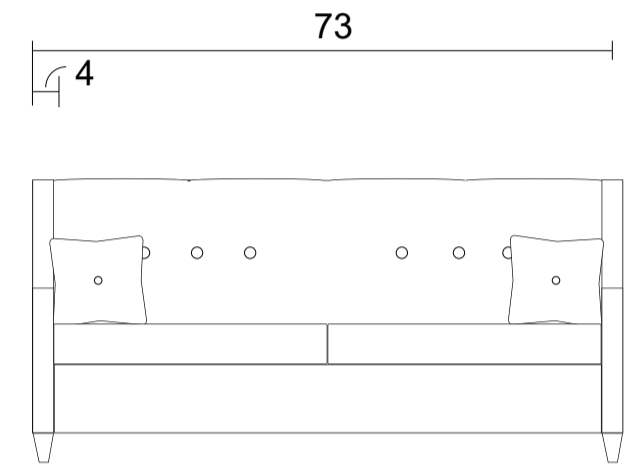

Curved Sofa

Curved Sofa Topview

Curved Sofa Sideview

LHF/RHF Loveseat

Straight Condo Sofa

Condo Sofa Sideview

Specifications:

- 5" skinny tapered leg in espresso, walnut or natural. Please specify on order
- Sofa & Loveseat: 2 knife edge toss pillows (19"x19") with piping, zippers, and button tuft, accented up to grade G
- Sectional: 2 knife edge toss pillows (19"x19") with piping, zippers, and button tuft, accented up to grade G
- 2" plastic glide on round storage ottoman, with removable top
- No-Sag sinuous spring system with loose seat cushions
- Tight back with shallow button tufts
- Piping on arms and seat cushions
- Pieces upholstered in leather have no piping and do not include toss cushions

Measurements may vary +/- 1"

March 11th, 2026

COM Requirement Yards

Curved Sofa	13
Curved Loveseat	11.5
Straight Condo Sofa	11.5
LHF/RHF Loveseat	11.5
Armless Loveseat	9

Yardage indicated is based on 54" solid, railroaded, non-matched fabrics

Specifications:

- 5" skinny tapered leg in espresso, walnut or natural. Please specify on order
- Sofa & Loveseat: 2 knife edge toss pillows (19"x19") with piping, zippers, and button tuft, accented up to grade G
- Sectional: 2 knife edge toss pillows (19"x19") with piping, zippers, and button tuft, accented up to grade G
- 2" plastic glide on round storage ottoman, with removable top
- No-Sag sinuous spring system with loose seat cushions
- Tight back with shallow button tufts
- Piping on arms and seat cushions
- Pieces upholstered in leather have no piping and do not include toss cushions