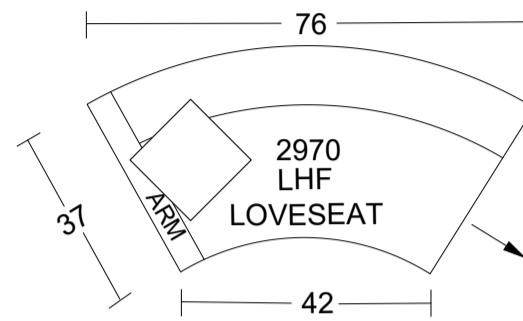

Curved Sofa

Curved Sofa Topview

Curved Sofa Sideview

LHF/RHF Loveseat

Straight Condo Sofa

Condo Sofa Sideview

Specifications:

- 5" skinny tapered leg in espresso, walnut or natural. Please specify on order
- Sofa & Loveseat: 2 knife edge toss pillows (19"x19") with piping, zippers, and button tuft, accented up to grade G
- Sectional: 2 knife edge toss pillows (19"x19") with piping, zippers, and button tuft, accented up to grade G
- 2" plastic glide on round storage ottoman, with removable top
- No-Sag sinuous spring system with loose seat cushions
- Tight back with shallow button tufts
- Piping on arms and seat cushions
- Pieces upholstered in leather have no piping and do not include toss cushions

Measurements may vary +/- 1"

March 11th, 2026

COM Requirement Yards

Curved Sofa	13
Curved Loveseat	11.5
Straight Condo Sofa	11.5
LHF/RHF Loveseat	11.5
Armless Loveseat	9

Yardage indicated is based on 54" solid, railroaded, non-matched fabrics

Specifications:

- 5" skinny tapered leg in espresso, walnut or natural. Please specify on order
- Sofa & Loveseat: 2 knife edge toss pillows (19"x19") with piping, zippers, and button tuft, accented up to grade G
- Sectional: 2 knife edge toss pillows (19"x19") with piping, zippers, and button tuft, accented up to grade G
- 2" plastic glide on round storage ottoman, with removable top
- No-Sag sinuous spring system with loose seat cushions
- Tight back with shallow button tufts
- Piping on arms and seat cushions
- Pieces upholstered in leather have no piping and do not include toss cushions

Measurements may vary +/- 1"

March 11th, 2026

COM Requirement Yards

Curved Sofa	13
Curved Loveseat	11.5
Straight Condo Sofa	11.5
LHF/RHF Loveseat	11.5
Armless Loveseat	9

Yardage indicated is based on 54" solid, railroad, non-matched fabrics