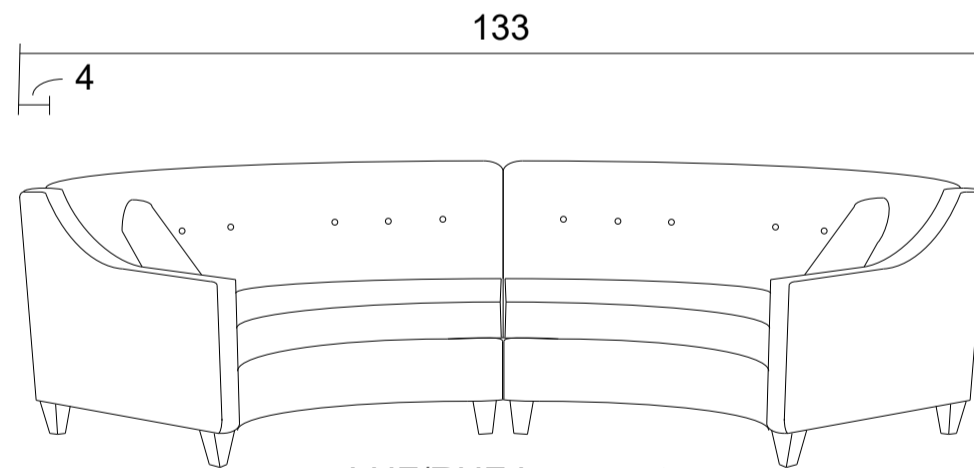

Curved Sofa

Curved Sofa Topview

Curved Sofa Sideview

LHF/RHF Loveseat

Straight Condo Sofa

Condo Sofa Sideview

Specifications:

- 5" skinny tapered leg in espresso, walnut or natural. Please specify on order
- Sofa & Loveseat: 2 knife edge toss pillows (19"x19") with piping, zippers, and button tuft, accented up to grade G
- Sectional: 2 knife edge toss pillows (19"x19") with piping, zippers, and button tuft, accented up to grade G
- 2" plastic glide on round storage ottoman, with removable top
- No-Sag sinuous spring system with loose seat cushions
- Tight back with shallow button tufts
- Piping on arms and seat cushions
- Pieces upholstered in leather have no piping and do not include toss cushions

Measurements may vary +/- 1"

March 11th, 2026

COM Requirement Yards

Curved Sofa	13
Curved Loveseat	11.5
Straight Condo Sofa	11.5
LHF/RHF Loveseat	11.5
Armless Loveseat	9

Yardage indicated is based on 54" solid, railroaded, non-matched fabrics

Specifications:

- 5" skinny tapered leg in espresso, walnut or natural. Please specify on order
- Sofa & Loveseat: 2 knife edge toss pillows (19"x19") with piping, zippers, and button tuft, accented up to grade G
- Sectional: 2 knife edge toss pillows (19"x19") with piping, zippers, and button tuft, accented up to grade G
- 2" plastic glide on round storage ottoman, with removable top
- No-Sag sinuous spring system with loose seat cushions
- Tight back with shallow button tufts
- Piping on arms and seat cushions
- Pieces upholstered in leather have no piping and do not include toss cushions