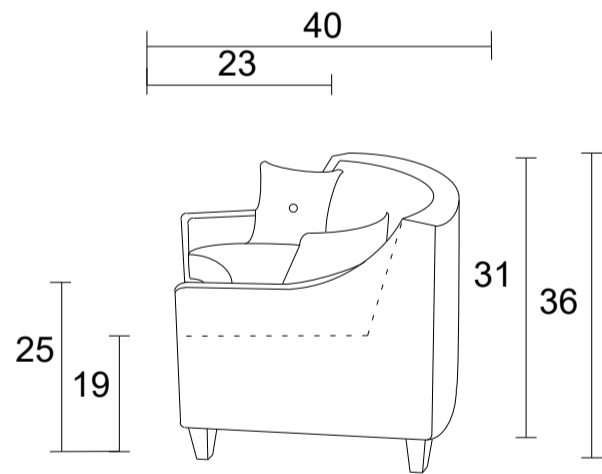

Curved Sofa

Curved Sofa Topview

Curved Sofa Sideview

LHF/RHF Loveseat

Straight Condo Sofa

Condo Sofa Sideview

Specifications:

- 5" skinny tapered leg in espresso, walnut or natural. Please specify on order
- Sofa & Loveseat: 2 knife edge toss pillows (19"x19") with piping, zippers, and button tuft, accented up to grade G
- Sectional: 2 knife edge toss pillows (19"x19") with piping, zippers, and button tuft, accented up to grade G
- 2" plastic glide on round storage ottoman, with removable top
- No-Sag sinuous spring system with loose seat cushions
- Tight back with shallow button tufts
- Piping on arms and seat cushions
- Pieces upholstered in leather have no piping and do not include toss cushions

Measurements may vary +/- 1"

March 11th, 2026

COM Requirement Yards

Curved Sofa	13
Curved Loveseat	11.5
Straight Condo Sofa	11.5
LHF/RHF Loveseat	11.5
Armless Loveseat	9

Yardage indicated is based on 54" solid, railroaded, non-matched fabrics

Specifications:

- 5" skinny tapered leg in espresso, walnut or natural. Please specify on order
- Sofa & Loveseat: 2 knife edge toss pillows (19"x19") with piping, zippers, and button tuft, accented up to grade G
- Sectional: 2 knife edge toss pillows (19"x19") with piping, zippers, and button tuft, accented up to grade G
- 2" plastic glide on round storage ottoman, with removable top
- No-Sag sinuous spring system with loose seat cushions
- Tight back with shallow button tufts
- Piping on arms and seat cushions
- Pieces upholstered in leather have no piping and do not include toss cushions

Measurements may vary +/- 1"

March 11th, 2026

COM Requirement Yards

Curved Sofa	13
Curved Loveseat	11.5
Straight Condo Sofa	11.5
LHF/RHF Loveseat	11.5
Armless Loveseat	9

Yardage indicated is based on 54" solid, railroad, non-matched fabrics