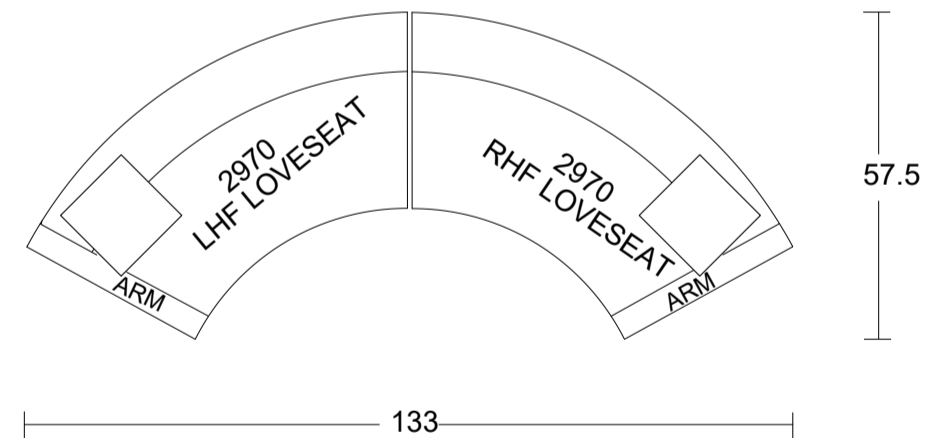

Curved Sofa

Curved Sofa Topview

Curved Sofa Sideview

LHF/RHF Loveseat

Straight Condo Sofa

Condo Sofa Sideview

Specifications:

- 5" skinny tapered leg in espresso, walnut or natural. Please specify on order
- Sofa & Loveseat: 2 knife edge toss pillows (19"x19") with piping, zippers, and button tuft, accented up to grade G
- Sectional: 2 knife edge toss pillows (19"x19") with piping, zippers, and button tuft, accented up to grade G
- 2" plastic glide on round storage ottoman, with removable top
- No-Sag sinuous spring system with loose seat cushions
- Tight back with shallow button tufts
- Piping on arms and seat cushions
- Pieces upholstered in leather have no piping and do not include toss cushions

Measurements may vary +/- 1"

March 11th, 2026

COM Requirement Yards

Curved Sofa	13
Curved Loveseat	11.5
Straight Condo Sofa	11.5
LHF/RHF Loveseat	11.5
Armless Loveseat	9

Yardage indicated is based on 54" solid, railroaded, non-matched fabrics

Specifications:

- 5" skinny tapered leg in espresso, walnut or natural. Please specify on order
- Sofa & Loveseat: 2 knife edge toss pillows (19"x19") with piping, zippers, and button tuft, accented up to grade G
- Sectional: 2 knife edge toss pillows (19"x19") with piping, zippers, and button tuft, accented up to grade G
- 2" plastic glide on round storage ottoman, with removable top
- No-Sag sinuous spring system with loose seat cushions
- Tight back with shallow button tufts
- Piping on arms and seat cushions
- Pieces upholstered in leather have no piping and do not include toss cushions

Measurements may vary +/- 1"

March 11th, 2026

COM Requirement Yards

Curved Sofa	13
Curved Loveseat	11.5
Straight Condo Sofa	11.5
LHF/RHF Loveseat	11.5
Armless Loveseat	9

Yardage indicated is based on 54" solid, railroad, non-matched fabrics