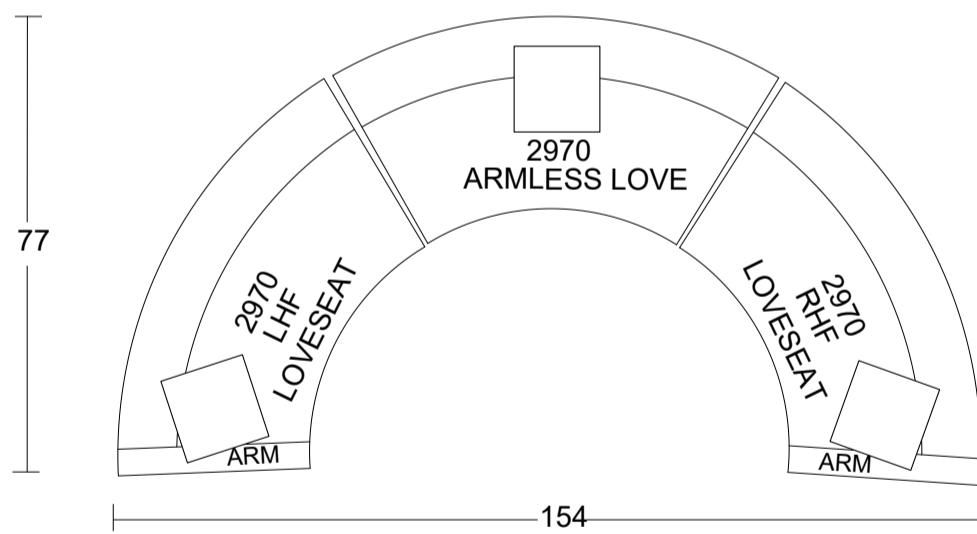

Curved Sofa

Curved Sofa Topview

Curved Sofa Sideview

LHF/RHF Loveseat

Straight Condo Sofa

Condo Sofa Sideview

Specifications:

- 5" skinny tapered leg in espresso, walnut or natural. Please specify on order
- Sofa & Loveseat: 2 knife edge toss pillows (19"x19") with piping, zippers, and button tuft, accented up to grade G
- Sectional: 2 knife edge toss pillows (19"x19") with piping, zippers, and button tuft, accented up to grade G
- 2" plastic glide on round storage ottoman, with removable top
- No-Sag sinuous spring system with loose seat cushions
- Tight back with shallow button tufts
- Piping on arms and seat cushions
- Pieces upholstered in leather have no piping and do not include toss cushions

Measurements may vary +/- 1"

March 11th, 2026

COM Requirement Yards

Curved Sofa	13
Curved Loveseat	11.5
Straight Condo Sofa	11.5
LHF/RHF Loveseat	11.5
Armless Loveseat	9

Yardage indicated is based on 54" solid, railroaded, non-matched fabrics

Specifications:

- 5" skinny tapered leg in espresso, walnut or natural. Please specify on order
- Sofa & Loveseat: 2 knife edge toss pillows (19"x19") with piping, zippers, and button tuft, accented up to grade G
- Sectional: 2 knife edge toss pillows (19"x19") with piping, zippers, and button tuft, accented up to grade G
- 2" plastic glide on round storage ottoman, with removable top
- No-Sag sinuous spring system with loose seat cushions
- Tight back with shallow button tufts
- Piping on arms and seat cushions
- Pieces upholstered in leather have no piping and do not include toss cushions