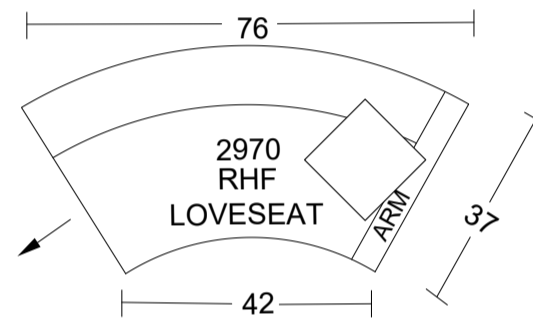

Curved Sofa

Curved Sofa Topview

Curved Sofa Sideview

LHF/RHF Loveseat

Straight Condo Sofa

Condo Sofa Sideview

Specifications:

- 5" skinny tapered leg in espresso, walnut or natural. Please specify on order
- Sofa & Loveseat: 2 knife edge toss pillows (19"x19") with piping, zippers, and button tuft, accented up to grade G
- Sectional: 2 knife edge toss pillows (19"x19") with piping, zippers, and button tuft, accented up to grade G
- 2" plastic glide on round storage ottoman, with removable top
- No-Sag sinuous spring system with loose seat cushions
- Tight back with shallow button tufts
- Piping on arms and seat cushions
- Pieces upholstered in leather have no piping and do not include toss cushions

Measurements may vary +/- 1"

March 11th, 2026

COM Requirement Yards

Curved Sofa	13
Curved Loveseat	11.5
Straight Condo Sofa	11.5
LHF/RHF Loveseat	11.5
Armless Loveseat	9

Yardage indicated is based on 54" solid, railroaded, non-matched fabrics

Specifications:

- 5" skinny tapered leg in espresso, walnut or natural. Please specify on order
- Sofa & Loveseat: 2 knife edge toss pillows (19"x19") with piping, zippers, and button tuft, accented up to grade G
- Sectional: 2 knife edge toss pillows (19"x19") with piping, zippers, and button tuft, accented up to grade G
- 2" plastic glide on round storage ottoman, with removable top
- No-Sag sinuous spring system with loose seat cushions
- Tight back with shallow button tufts
- Piping on arms and seat cushions
- Pieces upholstered in leather have no piping and do not include toss cushions

Measurements may vary +/- 1"

March 11th, 2026

COM Requirement Yards

Curved Sofa	13
Curved Loveseat	11.5
Straight Condo Sofa	11.5
LHF/RHF Loveseat	11.5
Armless Loveseat	9

Yardage indicated is based on 54" solid, railroad, non-matched fabrics