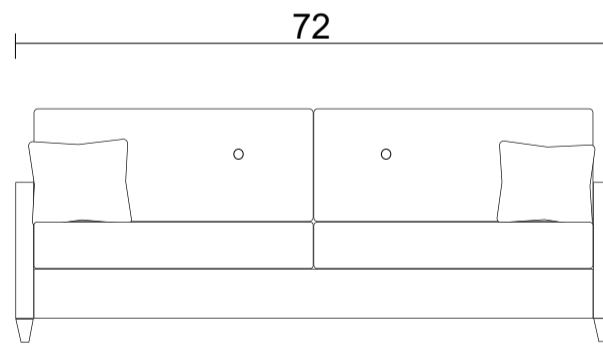

Sofa

Condo Sofa

Chair

Sideview

**Specifications:**

- 5" skinny tapered leg in espresso, walnut or natural. Please specify on order
- Sofa & Condo Sofa: 2 knife edge toss pillows (19"x19") with zippers, accented up to grade G
- Sectional: 1 knife edge toss pillow (19"x19") with zipper, accented up to grade G (per arm or corner)
- No-Sag sinuous spring system with loose seat cushions
- Loose boxed back cushions with shallow button tufts
- No piping
- Pieces upholstered in leather do not include toss cushions

Measurements may vary +/- 1"

March 11th, 2026

**COM Requirement Yards**

Sofa	13.5
Condo Sofa	12
Chair	6.25

Yardage indicated is based on 54" solid, railroaded, non-matched fabrics

**Specifications:**

- 5" skinny tapered leg in espresso, walnut or natural. Please specify on order
- Sofa & Condo Sofa: 2 knife edge toss pillows (19"x19") with zippers, accented up to grade G
- Sectional: 1 knife edge toss pillow (19"x19") with zipper, accented up to grade G (per arm or corner)
- No-Sag sinuous spring system with loose seat cushions
- Loose boxed back cushions with shallow button tufts
- No piping
- Pieces upholstered in leather do not include toss cushions
- Measurements may vary +/- 1"