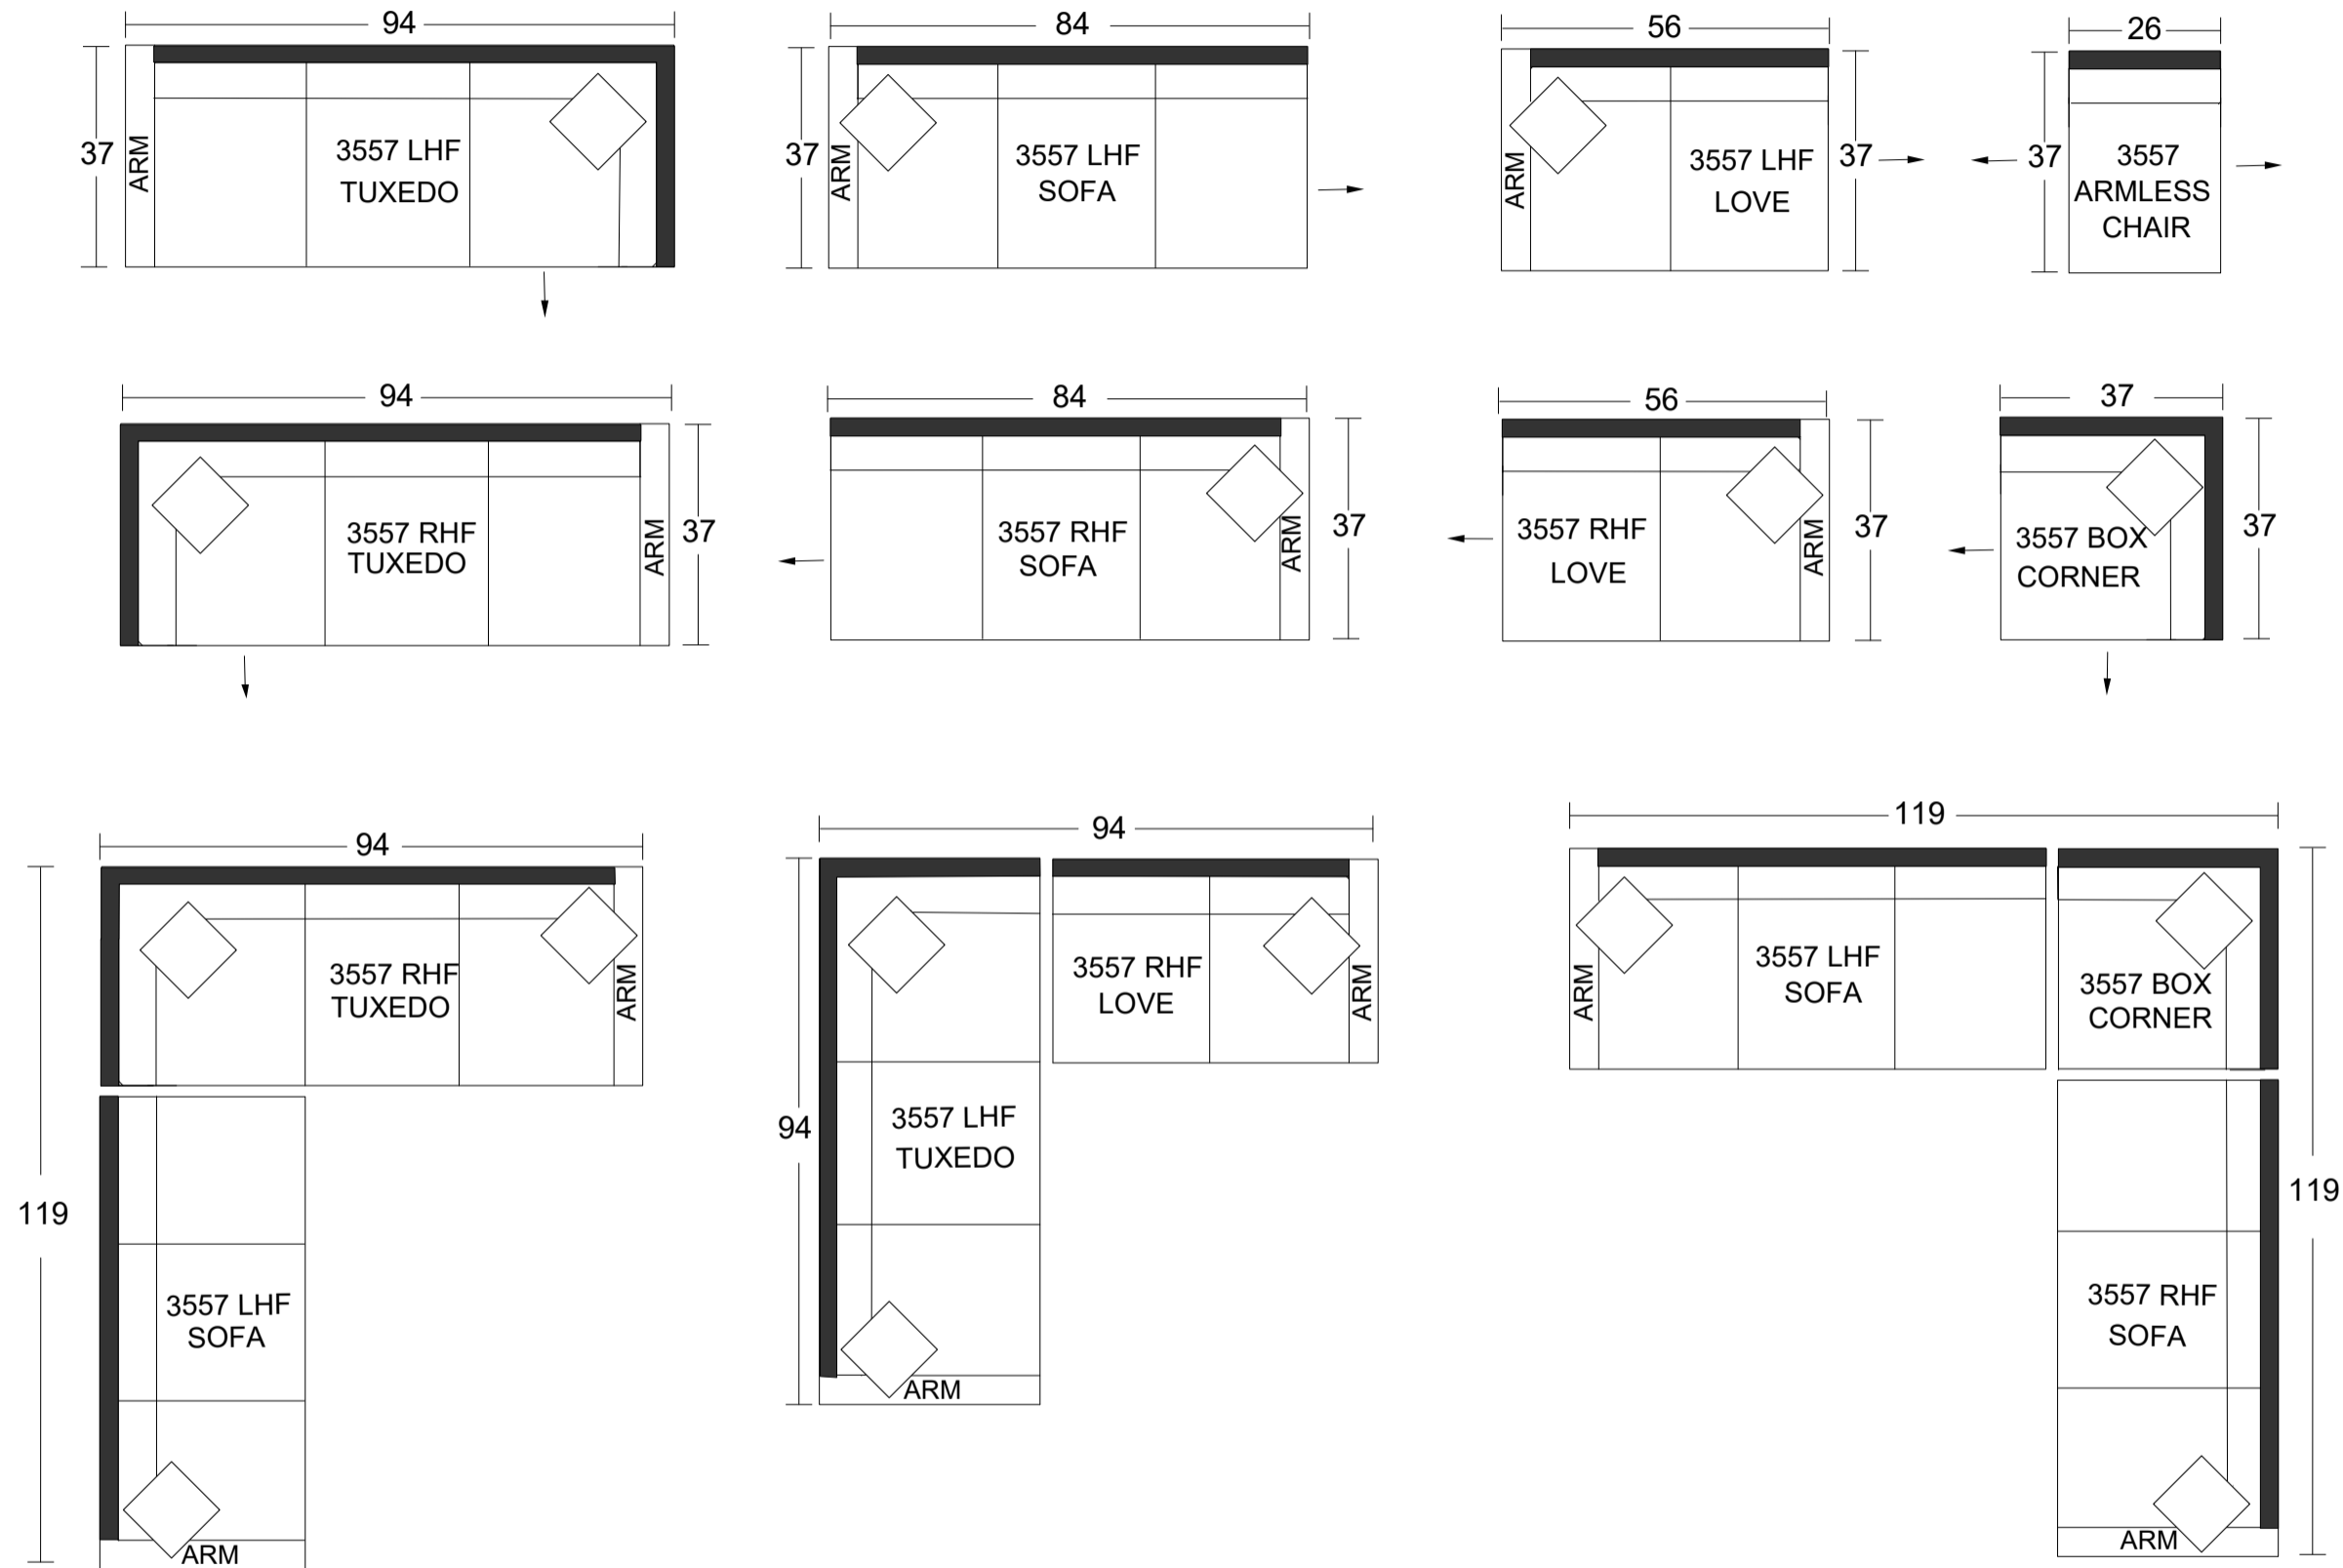

Sofa

Condo Sofa

Chair

Sideview

**Specifications:**

- 5" skinny tapered leg in espresso, walnut or natural. Please specify on order
- Sofa & Condo Sofa: 2 knife edge toss pillows (19"x19") with zippers, accented up to grade G
- Sectional: 1 knife edge toss pillow (19"x19") with zipper, accented up to grade G (per arm or corner)
- No-Sag sinuous spring system with loose seat cushions
- Loose boxed back cushions with shallow button tufts
- No piping
- Pieces upholstered in leather do not include toss cushions

Measurements may vary +/- 1"

March 11th, 2026

**COM Requirement Yards**

Sofa	13.5
Condo Sofa	12
Chair	6.25

Yardage indicated is based on 54" solid, railroaded, non-matched fabrics

**Specifications:**

- 5" skinny tapered leg in espresso, walnut or natural. Please specify on order
- Sofa & Condo Sofa: 2 knife edge toss pillows (19"x19") with zippers, accented up to grade G
- Sectional: 1 knife edge toss pillow (19"x19") with zipper, accented up to grade G (per arm or corner)
- No-Sag sinuous spring system with loose seat cushions
- Loose boxed back cushions with shallow button tufts
- No piping
- Pieces upholstered in leather do not include toss cushions
- Measurements may vary +/- 1"

March 11th, 2026

COM Requirement	Yards
Sofa	13.5
Condo Sofa	12
Chair	6.25

Yardage indicated is based on 54" solid, railroaded, non-matched fabrics