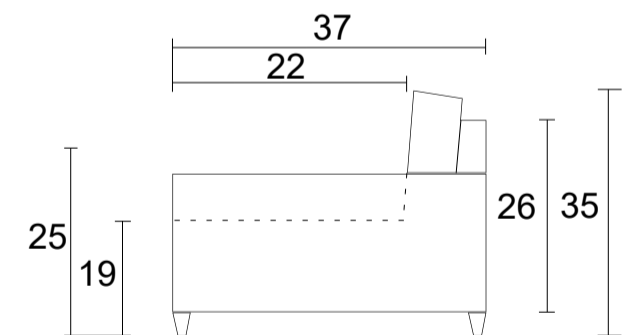

Sofa

Condo Sofa

Chair

Sideview

**Specifications:**

- 5" skinny tapered leg in espresso, walnut or natural. Please specify on order
- Sofa & Condo Sofa: 2 knife edge toss pillows (19"x19") with zippers, accented up to grade G
- Sectional: 1 knife edge toss pillow (19"x19") with zipper, accented up to grade G (per arm or corner)
- No-Sag sinuous spring system with loose seat cushions
- Loose boxed back cushions with shallow button tufts
- No piping
- Pieces upholstered in leather do not include toss cushions

Measurements may vary +/- 1"

March 11th, 2026

**COM Requirement Yards**

Sofa	13.5
Condo Sofa	12
Chair	6.25

Yardage indicated is based on 54" solid, railroaded, non-matched fabrics

**Specifications:**

- 5" skinny tapered leg in espresso, walnut or natural. Please specify on order
- Sofa & Condo Sofa: 2 knife edge toss pillows (19"x19") with zippers, accented up to grade G
- Sectional: 1 knife edge toss pillow (19"x19") with zipper, accented up to grade G (per arm or corner)
- No-Sag sinuous spring system with loose seat cushions
- Loose boxed back cushions with shallow button tufts
- No piping
- Pieces upholstered in leather do not include toss cushions
- Measurements may vary +/- 1"