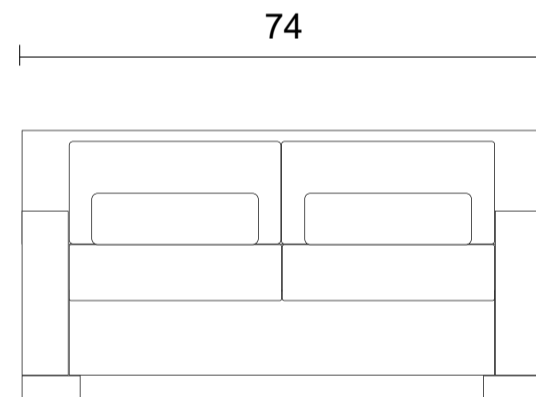

Sofa

Loveseat

Chair 1/2

Sideview

Ottoman 1/2 Front Ottoman 1/2 Sideview

**Specifications:**

8"x3" rectangle leg in espresso, walnut or natural. Please specify on order

Sofa: 2 boxed kidneys (9"x28") with zippers, accented up to grade G

Loveseat: 2 boxed kidneys (9"x20") with zippers, accented up to grade G

Chair & 1/2: 1 boxed kidney (9"x20") with zippers, accented up to grade G

No-Sag sinuous spring system with loose seat cushions

Loose boxed back cushions

No piping

Pieces upholstered in leather do not include toss cushions

Measurements may vary +/- 1"

March 11th, 2026

**COM Requirement Yards**

Sofa 15

Loveseat 13

Chair 1/2 8