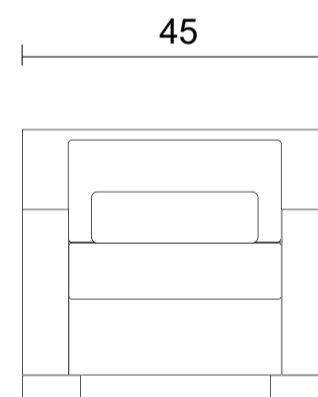

Sofa

Loveseat

Chair 1/2

Sideview

Ottoman 1/2 Front Ottoman 1/2 Sideview

**Specifications:**

8"x3" rectangle leg in espresso, walnut or natural. Please specify on order

Sofa: 2 boxed kidneys (9"x28") with zippers, accented up to grade G

Loveseat: 2 boxed kidneys (9"x20") with zippers, accented up to grade G

Chair & 1/2: 1 boxed kidney (9"x20") with zippers, accented up to grade G

No-Sag sinuous spring system with loose seat cushions

Loose boxed back cushions

No piping

Pieces upholstered in leather do not include toss cushions

Measurements may vary +/- 1"

March 11th, 2026

**COM Requirement Yards**

Sofa 15

Loveseat 13

Chair 1/2 8