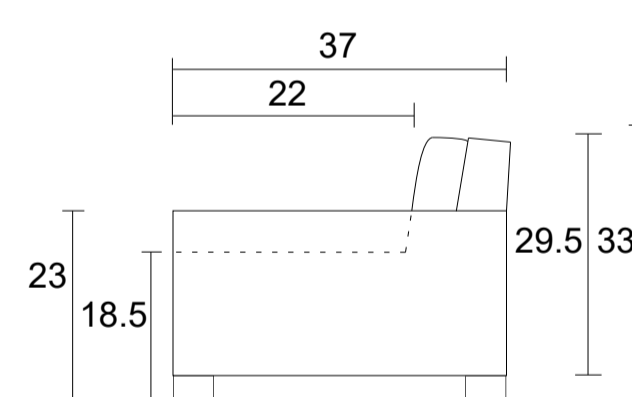

Sofa

Loveseat

Chair 1/2

Sideview

Ottoman 1/2 Front Ottoman 1/2 Sideview

**Specifications:**

8"x3" rectangle leg in espresso, walnut or natural. Please specify on order

Sofa: 2 boxed kidneys (9"x28") with zippers, accented up to grade G

Loveseat: 2 boxed kidneys (9"x20") with zippers, accented up to grade G

Chair & 1/2: 1 boxed kidney (9"x20") with zippers, accented up to grade G

No-Sag sinuous spring system with loose seat cushions

Loose boxed back cushions