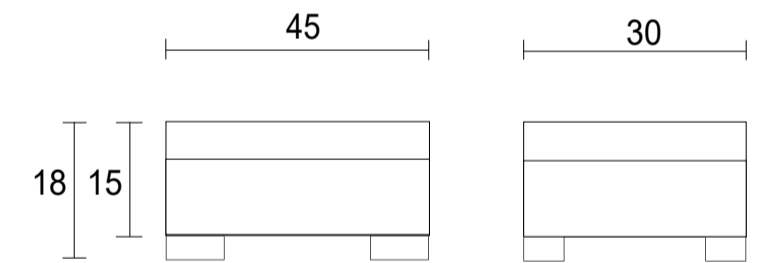

Sofa

Loveseat

Chair 1/2

Sideview

Ottoman 1/2 Front Ottoman 1/2 Sideview

**Specifications:**

8"x3" rectangle leg in espresso, walnut or natural. Please specify on order

Sofa: 2 boxed kidneys (9"x28") with zippers, accented up to grade G

Loveseat: 2 boxed kidneys (9"x20") with zippers, accented up to grade G

Chair & 1/2: 1 boxed kidney (9"x20") with zippers, accented up to grade G

No-Sag sinuous spring system with loose seat cushions

Loose boxed back cushions