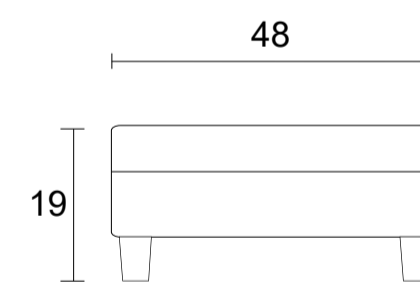

Sofa Top View

Sofa

Chair

Sideview

Ottoman Front

Chair Topview

Ottoman Topview

Ottoman Sideview

Specifications:

- 4" square tapered leg in espresso, walnut or natural. Please specify on order
- Sofa: 2 knife edge toss pillows (19"x19") with zippers, accented up to grade G
- No-Sag sinuous spring system with loose seat cushions
- Loose boxed back cushions
- No piping
- Pieces upholstered in leather do not include toss cushions