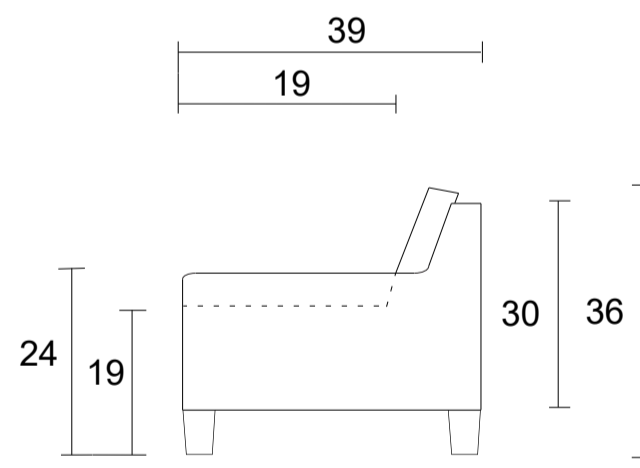

Sofa Top View

Sofa

Chair

Sideview

Ottoman Front

Chair Topview

Ottoman Topview

Ottoman Sideview

Specifications:

- 4" square tapered leg in espresso, walnut or natural. Please specify on order
- Sofa: 2 knife edge toss pillows (19"x19") with zippers, accented up to grade G
- No-Sag sinuous spring system with loose seat cushions
- Loose boxed back cushions
- No piping
- Pieces upholstered in leather do not include toss cushions