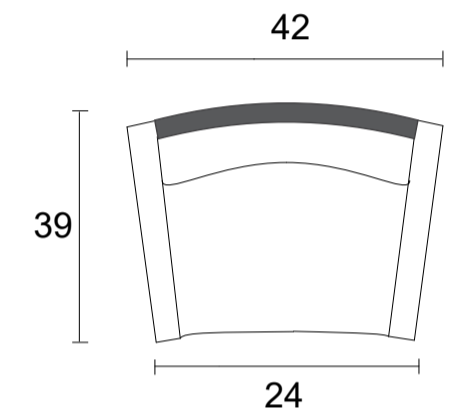

Sofa Top View

Sofa

Chair

Sideview

Ottoman Front

Chair Topview

Ottoman Topview

Ottoman Sideview

Specifications:

- 4" square tapered leg in espresso, walnut or natural. Please specify on order
- Sofa: 2 knife edge toss pillows (19"x19") with zippers, accented up to grade G
- No-Sag sinuous spring system with loose seat cushions
- Loose boxed back cushions
- No piping
- Pieces upholstered in leather do not include toss cushions