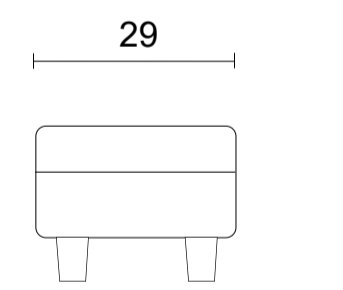

Sofa Top View

Sofa

Chair

Sideview

Ottoman Front

Chair Topview

Ottoman Topview

Ottoman Sideview

Specifications:

- 4" square tapered leg in espresso, walnut or natural. Please specify on order
- Sofa: 2 knife edge toss pillows (19"x19") with zippers, accented up to grade G
- No-Sag sinuous spring system with loose seat cushions
- Loose boxed back cushions
- No piping
- Pieces upholstered in leather do not include toss cushions