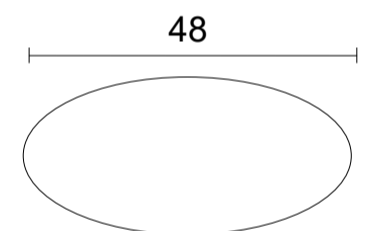

Sofa Top View

Sofa

Chair

Sideview

Ottoman Front

Chair Topview

Ottoman Topview

Ottoman Sideview

Specifications:

- 4" square tapered leg in espresso, walnut or natural. Please specify on order
- Sofa: 2 knife edge toss pillows (19"x19") with zippers, accented up to grade G
- No-Sag sinuous spring system with loose seat cushions
- Loose boxed back cushions
- No piping
- Pieces upholstered in leather do not include toss cushions