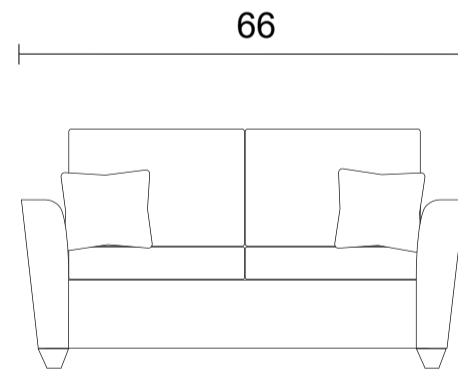

Sofa

Loveseat

Chair

Sideview

**Specifications:**

- 3" square tapered leg in espresso, walnut or natural. Please specify on order
- Sofa & Loveseat: 2 knife edge toss pillows (19"x19"), self piped with zippers, accented up to grade G
- No-Sag sinuous spring system with loose seat cushions
- Loose knife edge back cushions
- Piping on arms, back cushions and seat cushions
- Pieces upholstered in leather have no piping and do not include toss cushions

Measurements may vary +/- 1"

March 11th, 2026

**COM Requirement Yards**

Sofa	14.5
Loveseat	11
Chair	7.5