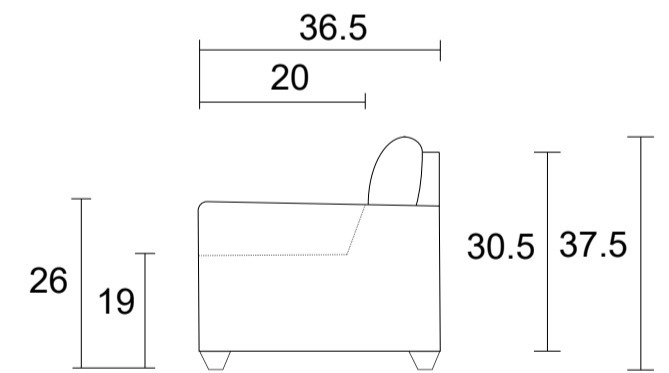

Sofa

Loveseat

Chair

Sideview

**Specifications:**

- 3" square tapered leg in espresso, walnut or natural. Please specify on order
- Sofa & Loveseat: 2 knife edge toss pillows (19"x19"), self piped with zippers, accented up to grade G
- No-Sag sinuous spring system with loose seat cushions
- Loose knife edge back cushions
- Piping on arms, back cushions and seat cushions
- Pieces upholstered in leather have no piping and do not include toss cushions

Measurements may vary +/- 1"

March 11th, 2026

**COM Requirement Yards**

Sofa	14.5
Loveseat	11
Chair	7.5