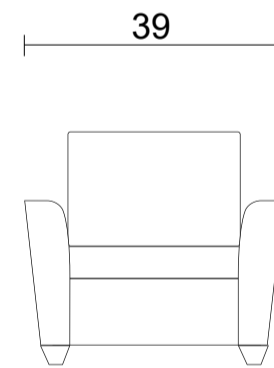

Sofa

Loveseat

Chair

Sideview

**Specifications:**

- 3" square tapered leg in espresso, walnut or natural. Please specify on order
- Sofa & Loveseat: 2 knife edge toss pillows (19"x19"), self piped with zippers, accented up to grade G
- No-Sag sinuous spring system with loose seat cushions
- Loose knife edge back cushions
- Piping on arms, back cushions and seat cushions
- Pieces upholstered in leather have no piping and do not include toss cushions

Measurements may vary +/- 1"

March 11th, 2026

**COM Requirement Yards**

Sofa	14.5
Loveseat	11
Chair	7.5