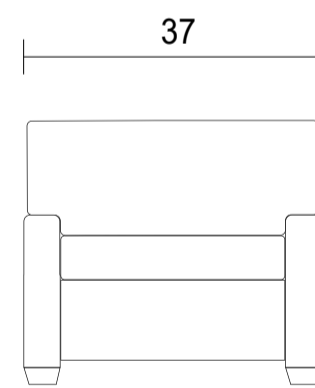

Sofa

Loveseat

Chair

Sideview

Ottoman Front

Ottoman Sideview

**Specifications:**

- 2" square tapered leg in espresso, walnut or natural. Please specify on order
- Sofa & Loveseat: 2 knife edge toss pillows (19"x19"), self piped with zippers, accented up to grade G
- No-Sag sinuous spring system with loose seat cushions
- Loose boxed back cushions
- Piping on arms, back cushions and seat cushions
- Pieces upholstered in leather have no piping and do not include toss cushions

Measurements may vary +/- 1"

March 11th, 2026

**COM Requirement Yards**

Sofa	15.5
Loveseat	12
Chair	8
Ottoman	3