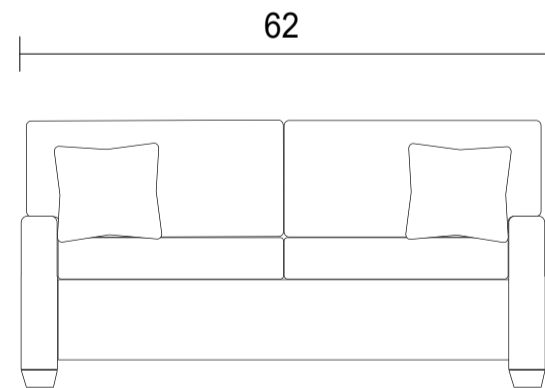

Sofa

Loveseat

Chair

Sideview

Ottoman Front

Ottoman Sideview

**Specifications:**

- 2" square tapered leg in espresso, walnut or natural. Please specify on order
- Sofa & Loveseat: 2 knife edge toss pillows (19"x19"), self piped with zippers, accented up to grade G
- No-Sag sinuous spring system with loose seat cushions
- Loose boxed back cushions
- Piping on arms, back cushions and seat cushions
- Pieces upholstered in leather have no piping and do not include toss cushions

Measurements may vary +/- 1"

March 11th, 2026

**COM Requirement Yards**

Sofa	15.5
Loveseat	12
Chair	8
Ottoman	3