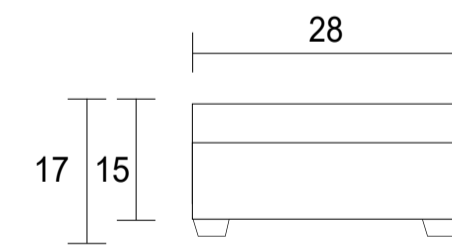

Sofa

Loveseat

Chair

Sideview

Ottoman Front

Ottoman Sideview

**Specifications:**

- 2" square tapered leg in espresso, walnut or natural. Please specify on order
- Sofa & Loveseat: 2 knife edge toss pillows (19"x19"), self piped with zippers, accented up to grade G
- No-Sag sinuous spring system with loose seat cushions
- Loose boxed back cushions
- Piping on arms, back cushions and seat cushions
- Pieces upholstered in leather have no piping and do not include toss cushions

Measurements may vary +/- 1"

March 11th, 2026

**COM Requirement Yards**

Sofa	15.5
Loveseat	12
Chair	8
Ottoman	3