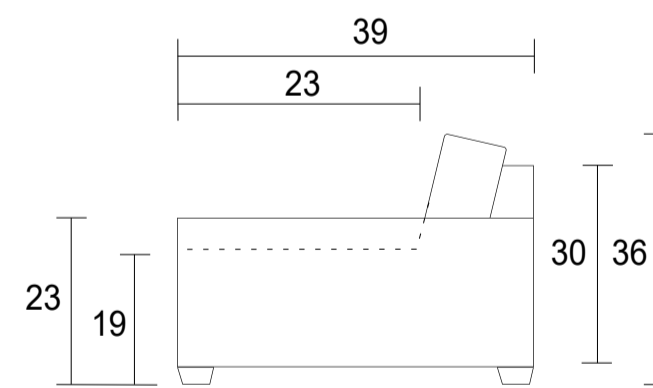

Sofa

Loveseat

Chair

Sideview

Ottoman Front

Ottoman Sideview

**Specifications:**

- 2" square tapered leg in espresso, walnut or natural. Please specify on order
- Sofa & Loveseat: 2 knife edge toss pillows (19"x19"), self piped with zippers, accented up to grade G
- No-Sag sinuous spring system with loose seat cushions
- Loose boxed back cushions
- Piping on arms, back cushions and seat cushions
- Pieces upholstered in leather have no piping and do not include toss cushions

Measurements may vary +/- 1"

March 11th, 2026

**COM Requirement Yards**

Sofa	15.5
Loveseat	12
Chair	8
Ottoman	3