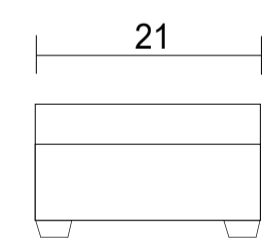

Sofa

Loveseat

Chair

Sideview

Ottoman Front

Ottoman Sideview

**Specifications:**

- 2" square tapered leg in espresso, walnut or natural. Please specify on order
- Sofa & Loveseat: 2 knife edge toss pillows (19"x19"), self piped with zippers, accented up to grade G
- No-Sag sinuous spring system with loose seat cushions
- Loose boxed back cushions
- Piping on arms, back cushions and seat cushions
- Pieces upholstered in leather have no piping and do not include toss cushions

Measurements may vary +/- 1"

March 11th, 2026

**COM Requirement Yards**

Sofa	15.5
Loveseat	12
Chair	8
Ottoman	3