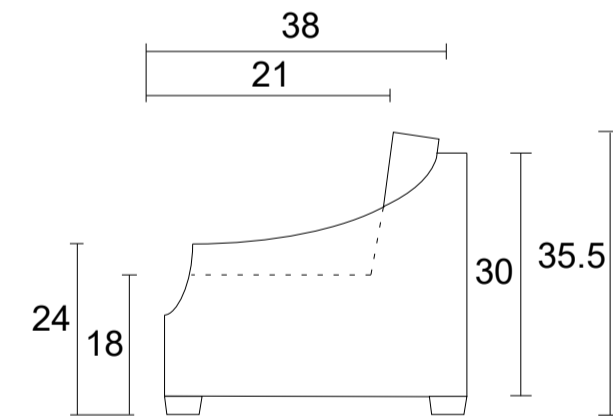

Sofa

Loveseat

Chair

Sideview

Specifications:

- 2" square tapered leg in espresso, walnut or natural. Please specify on order
- Sofa & Loveseat: 2 knife edge toss pillows (19"x19"), self piped with zippers, accented up to grade G
- Small nailhead trim on front arm - please specify colour - nailheads cannot be removed
- No-Sag sinuous spring system with loose seat cushions
- Loose boxed back cushions
- Piping on back and seat cushions
- Pieces upholstered in leather have no piping do not include toss cushions

Measurements may vary +/- 1"

March 11th, 2026

COM Requirement Yards

Sofa	15
Loveseat	12
Chair	7

Yardage indicated is based on 54" solid, railroaded, non-matched fabrics