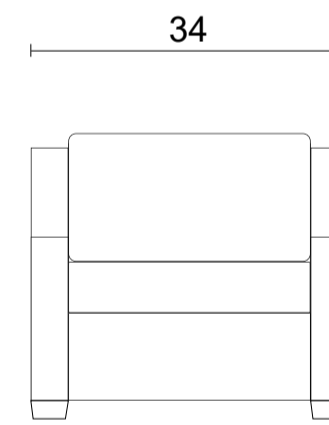

Sofa

Loveseat

Chair

Sideview

Specifications:

- 2" square tapered leg in espresso, walnut or natural. Please specify on order
- Sofa & Loveseat: 2 knife edge toss pillows (19"x19"), self piped with zippers, accented up to grade G
- Small nailhead trim on front arm - please specify colour - nailheads cannot be removed
- No-Sag sinuous spring system with loose seat cushions
- Loose boxed back cushions
- Piping on back and seat cushions
- Pieces upholstered in leather have no piping do not include toss cushions

Measurements may vary +/- 1"

March 11th, 2026

COM Requirement Yards

Sofa	15
Loveseat	12
Chair	7

Yardage indicated is based on 54" solid, railroaded, non-matched fabrics