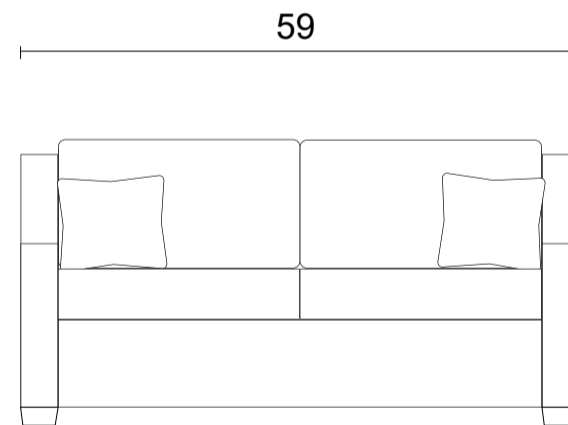

Sofa

Loveseat

Chair

Sideview

Specifications:

- 2" square tapered leg in espresso, walnut or natural. Please specify on order
- Sofa & Loveseat: 2 knife edge toss pillows (19"x19"), self piped with zippers, accented up to grade G
- Small nailhead trim on front arm - please specify colour - nailheads cannot be removed
- No-Sag sinuous spring system with loose seat cushions
- Loose boxed back cushions
- Piping on back and seat cushions
- Pieces upholstered in leather have no piping do not include toss cushions

Measurements may vary +/- 1"

March 11th, 2026

COM Requirement Yards

Sofa	15
Loveseat	12
Chair	7

Yardage indicated is based on 54" solid, railroaded, non-matched fabrics