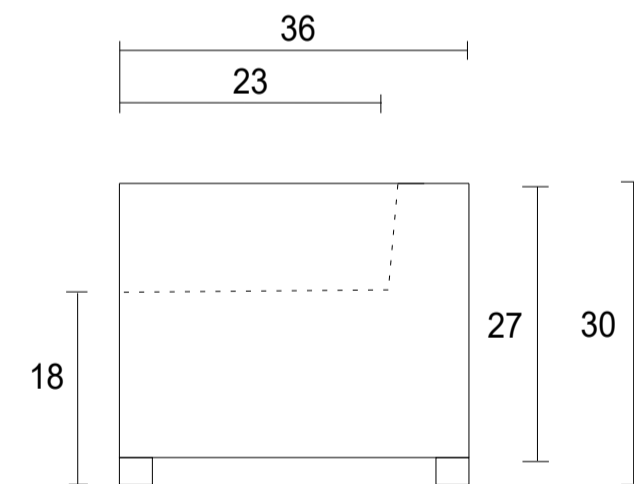

Sofa

Chair 1/2

Sideview

Specifications:

- 8" x 3" rectangle leg in espresso, walnut or natural. Please specify on order
- Sofa: 2 knife edge toss pillows (19"x19") with zippers, accented up to grade G
- Chair & 1/2: 1 knife edge toss pillow (19"x19") with zipper, accented up to grade G
- No-Sag sinuous spring system with loose seat cushions
- Tight back
- No piping
- Pieces upholstered in leather do not include toss cushions
- Measurements may vary +/- 1"

March 11th, 2026

COM Requirement Yards

Sofa	14
Chair 1/2	8.25

Yardage indicated is based on 54" solid, railroaded, non-matched fabrics