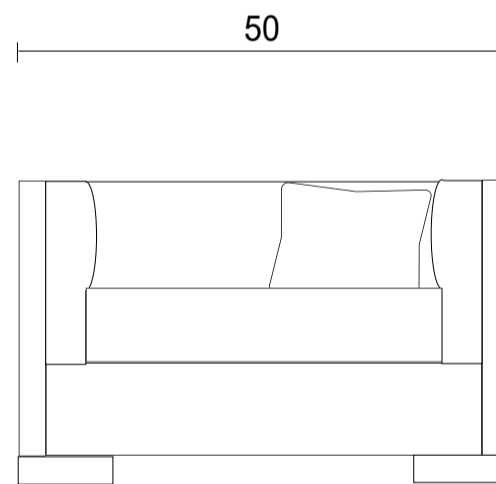

Sofa

Chair 1/2

Sideview

Specifications:

- 8" x 3" rectangle leg in espresso, walnut or natural. Please specify on order
- Sofa: 2 knife edge toss pillows (19"x19") with zippers, accented up to grade G
- Chair & 1/2: 1 knife edge toss pillow (19"x19") with zipper, accented up to grade G
- No-Sag sinuous spring system with loose seat cushions
- Tight back
- No piping
- Pieces upholstered in leather do not include toss cushions
- Measurements may vary +/- 1"

March 11th, 2026

COM Requirement Yards

Sofa	14
Chair 1/2	8.25

Yardage indicated is based on 54" solid, railroaded, non-matched fabrics