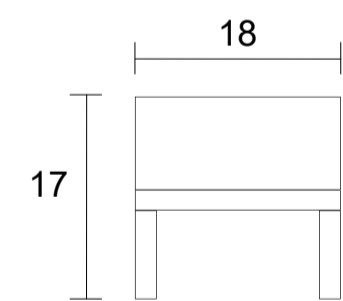

60" Ottoman Front

48" Ottoman Front

36" Ottoman Front

Ottoman Sideview

Specifications:

10" show wood base in espresso, walnut or natural. Please specify on order

No piping

Measurements may vary +/- 1"

March 11th, 2026

COM Requirement Yards

60" Ottoman	3
48" Ottoman	2.5
36" Ottoman	2.25