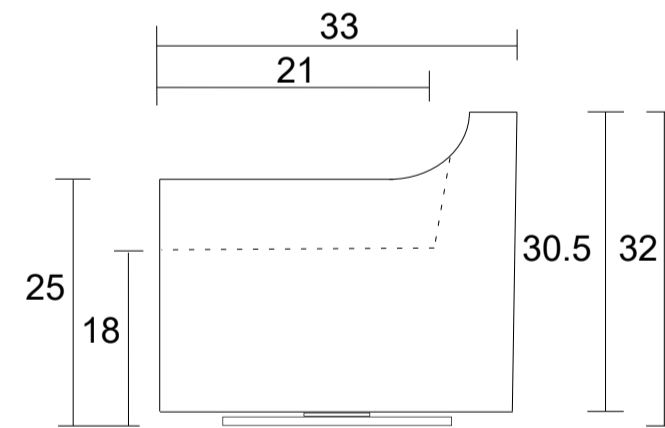

Chair

Sideview

Specifications:

- Swivel Base
- No-Sag sinuous spring system with loose seat cushion
- Tight back with shallow button tufts
- No piping
- Measurements may vary +/- 1"
- March 11th, 2026

COM Requirement	Yards
Chair	5