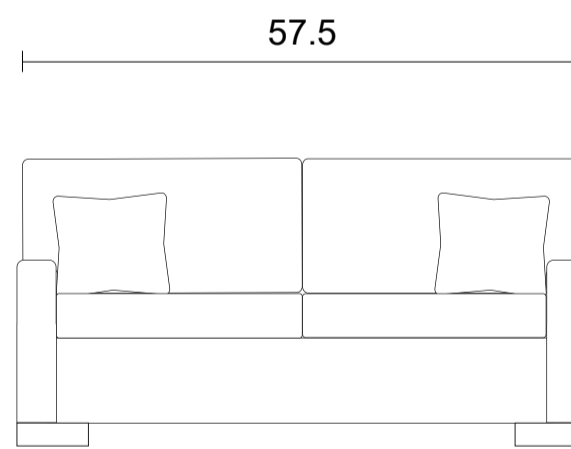

Sofa

Loveseat

Chair

Sideview

Specifications:

- 8"x3" rectangle leg in espresso, walnut or natural. Please specify on order
- Sofa & Loveseat: 2 knife edge toss pillows (19"x19") with zippers, accented up to grade G
- Sectional pieces: 1 knife edge toss pillow (19"x19") with zipper, accented up to grade G (per arm or corner)
- No-Sag sinuous spring system with loose seat cushions
- Loose boxed back cushions
- No piping
- Pieces upholstered in leather do not include toss cushions

Measurements may vary +/- 1"

March 11th, 2026

COM Requirement Yards

Sofa	14
Loveseat	12
Chair	6.5

Yardage indicated is based on 54" solid, railroaded, non-matched fabrics

Specifications:

- 8"x3" rectangle leg in espresso, walnut or natural. Please specify on order
- Sofa & Loveseat: 2 knife edge toss pillows (19"x19") with zippers, accented up to grade G
- Sectional pieces: 1 knife edge toss pillow (19"x19") with zipper, accented up to grade G (per arm or corner)
- No-Sag sinuous spring system with loose seat cushions
- Loose boxed back cushions
- No piping
- Pieces upholstered in leather do not include toss cushions
- Measurements may vary +/- 1"
- March 11th, 2026