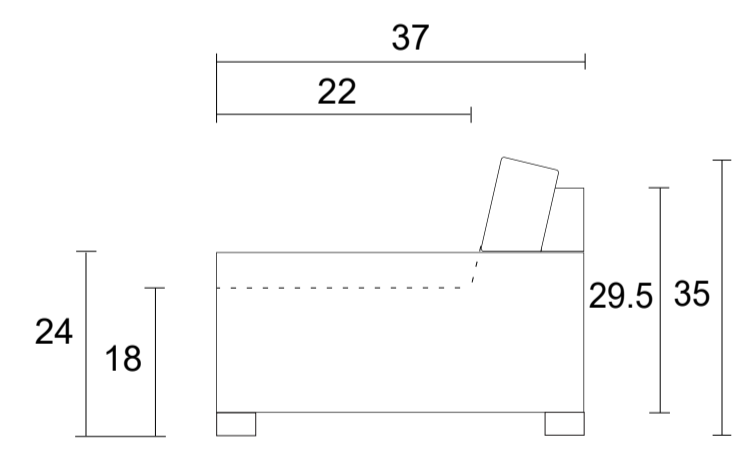

Sofa

Loveseat

Chair

Sideview

Specifications:

- 8"x3" rectangle leg in espresso, walnut or natural. Please specify on order
- Sofa & Loveseat: 2 knife edge toss pillows (19"x19") with zippers, accented up to grade G
- Sectional pieces: 1 knife edge toss pillow (19"x19") with zipper, accented up to grade G (per arm or corner)
- No-Sag sinuous spring system with loose seat cushions
- Loose boxed back cushions
- No piping
- Pieces upholstered in leather do not include toss cushions

Measurements may vary +/- 1"

March 11th, 2026

COM Requirement Yards

Sofa	14
Loveseat	12
Chair	6.5

Yardage indicated is based on 54" solid, railroaded, non-matched fabrics

Specifications:

- 8"x3" rectangle leg in espresso, walnut or natural. Please specify on order
- Sofa & Loveseat: 2 knife edge toss pillows (19"x19") with zippers, accented up to grade G
- Sectional pieces: 1 knife edge toss pillow (19"x19") with zipper, accented up to grade G (per arm or corner)
- No-Sag sinuous spring system with loose seat cushions
- Loose boxed back cushions
- No piping
- Pieces upholstered in leather do not include toss cushions
- Measurements may vary +/- 1"
- March 11th, 2026