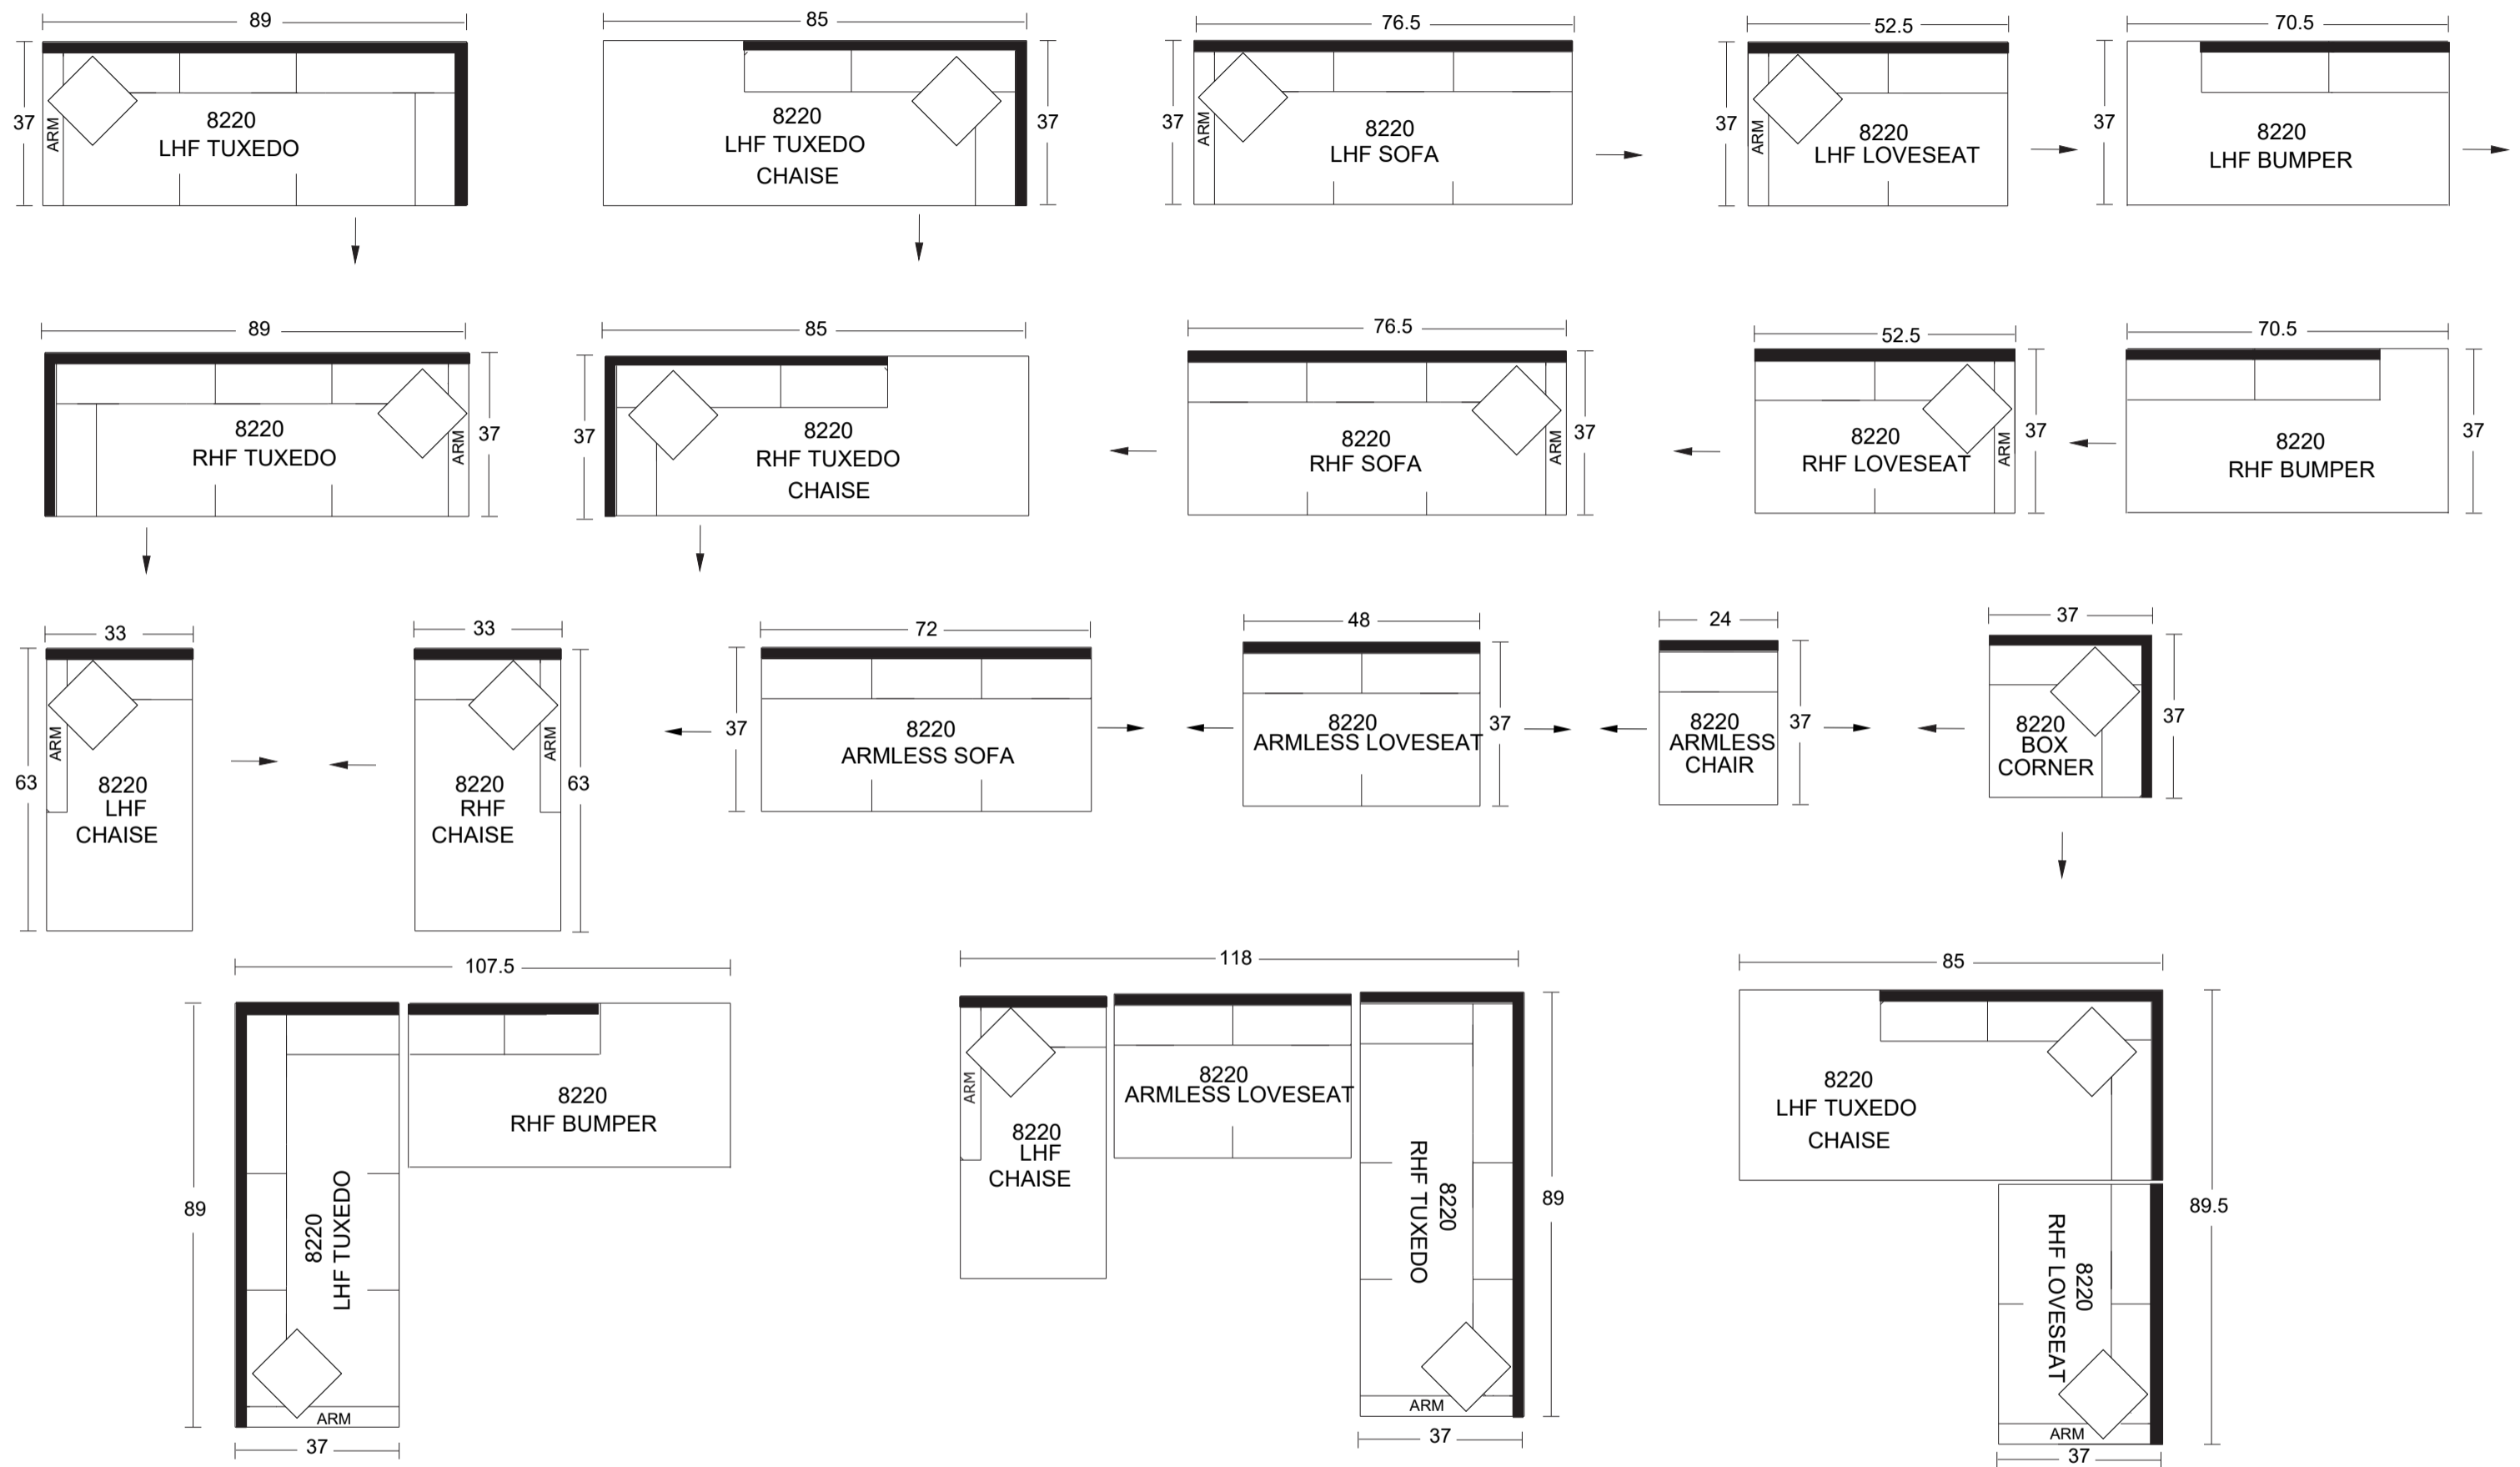

Sofa

Loveseat

Chair

Sideview

Specifications:

- 8"x3" rectangle leg in espresso, walnut or natural. Please specify on order
- Sofa & Loveseat: 2 knife edge toss pillows (19"x19") with zippers, accented up to grade G
- Sectional pieces: 1 knife edge toss pillow (19"x19") with zipper, accented up to grade G (per arm or corner)
- No-Sag sinuous spring system with loose seat cushions
- Loose boxed back cushions
- No piping
- Pieces upholstered in leather do not include toss cushions

Measurements may vary +/- 1"

March 11th, 2026

COM Requirement Yards

Sofa	14
Loveseat	12
Chair	6.5

Yardage indicated is based on 54" solid, railroaded, non-matched fabrics

Specifications:

- 8"x3" rectangle leg in espresso, walnut or natural. Please specify on order
- Sofa & Loveseat: 2 knife edge toss pillows (19"x19") with zippers, accented up to grade G
- Sectional pieces: 1 knife edge toss pillow (19"x19") with zipper, accented up to grade G (per arm or corner)
- No-Sag sinuous spring system with loose seat cushions
- Loose boxed back cushions
- No piping
- Pieces upholstered in leather do not include toss cushions
- Measurements may vary +/- 1"
- March 11th, 2026

COM Requirement	Yards	COM Requirement	Yards
LHF/RHF Tuxedo	15	LHF/RHF Bumper	10
LHF/RHF Tux Chaise	13	Armless Sofa	11
LHF/RHF Sofa	12.5	Armless Loveseat	8
LHF/RHF Loveseat	11	Armless Chair	5
LHF/RHF Chaise	8.25	Box Corner	9