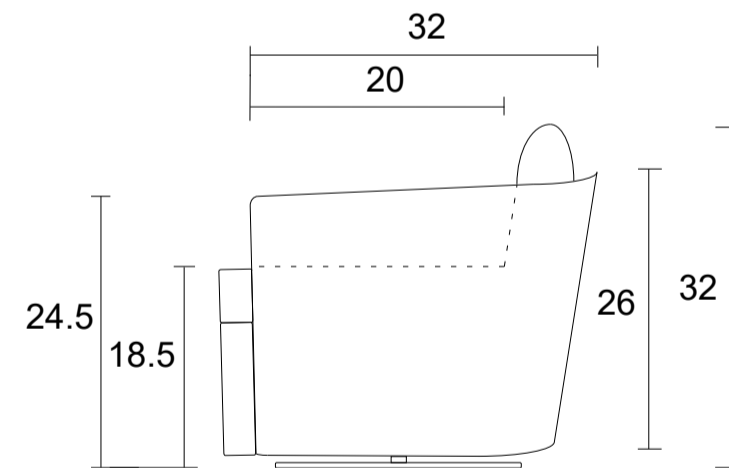

Chair

Sideview

Specifications:  
 Swivel base  
 No-Sag sinuous spring system with loose seat cushion  
 Loose knife edge back cushion  
 Piping on outside arms and outside back  
 Pieces upholstered in leather have piping on the outside arms and back, pending leather selection  
 Measurements may vary +/- 1"  
 March 11th, 2026

COM Requirement	Yards
Chair	5.5

Yardage indicated is based on 54" solid, railroaded, non-matched fabrics