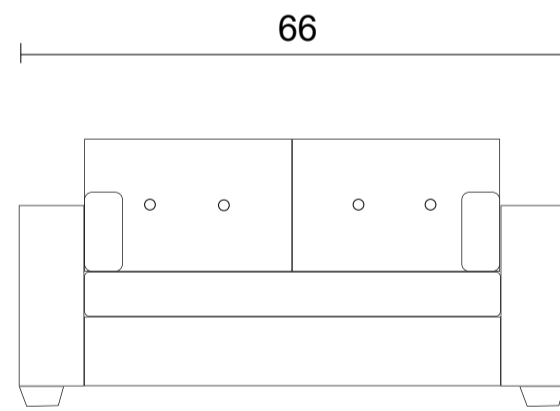

Sofa

Loveseat

Chair

Sideview

Specifications:

- 2" square tapered leg in espresso, walnut or natural. Please specify on order
- Sofa & Loveseat: 2 boxed kidney cushions (9"x20") with zippers, accented up to grade G
- Sectional: 1 boxed kidney (9"x20") with zipper, accented up to grade G (per arm)
- Seats and loose boxed backs with button tufts
- No-Sag sinuous spring system with loose seat cushions
- No piping
- Pieces upholstered in leather do not include kidney cushions

Measurements may vary +/- 1"

March 11th, 2026

COM Requirement Yards

Sofa	14
Loveseat	11
Chair	7.5

Yardage indicated is based on 54" solid, railroaded, non-matched fabrics

Specifications:

- 2" square tapered leg in espresso, walnut or natural. Please specify on order
- Sofa & Loveseat: 2 boxed kidney cushions (9"x20") with zippers, accented up to grade G
- Sectional: 1 boxed kidney (9"x20") with zipper, accented up to grade G (per arm)
- Seats and loose boxed backs with button tufts
- No-Sag sinuous spring system with loose seat cushions
- No piping
- Pieces upholstered in leather do not include kidney cushions