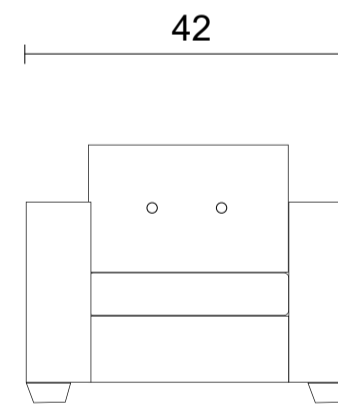

Sofa

Loveseat

Chair

Sideview

Specifications:

- 2" square tapered leg in espresso, walnut or natural. Please specify on order
- Sofa & Loveseat: 2 boxed kidney cushions (9"x20") with zippers, accented up to grade G
- Sectional: 1 boxed kidney (9"x20") with zipper, accented up to grade G (per arm)
- Seats and loose boxed backs with button tufts
- No-Sag sinuous spring system with loose seat cushions
- No piping
- Pieces upholstered in leather do not include kidney cushions

Measurements may vary +/- 1"

March 11th, 2026

COM Requirement Yards

Sofa	14
Loveseat	11
Chair	7.5

Yardage indicated is based on 54" solid, railroaded, non-matched fabrics

Specifications:

- 2" square tapered leg in espresso, walnut or natural. Please specify on order
- Sofa & Loveseat: 2 boxed kidney cushions (9"x20") with zippers, accented up to grade G
- Sectional: 1 boxed kidney (9"x20") with zipper, accented up to grade G (per arm)
- Seats and loose boxed backs with button tufts
- No-Sag sinuous spring system with loose seat cushions
- No piping
- Pieces upholstered in leather do not include kidney cushions