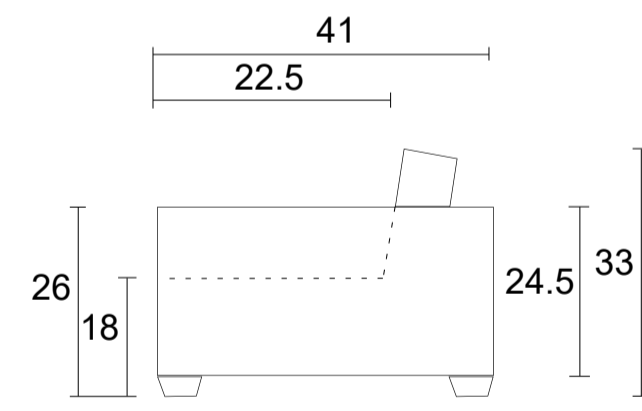

Sofa

Loveseat

Chair

Sideview

Specifications:

- 2" square tapered leg in espresso, walnut or natural. Please specify on order
- Sofa & Loveseat: 2 boxed kidney cushions (9"x20") with zippers, accented up to grade G
- Sectional: 1 boxed kidney (9"x20") with zipper, accented up to grade G (per arm)
- Seats and loose boxed backs with button tufts
- No-Sag sinuous spring system with loose seat cushions
- No piping
- Pieces upholstered in leather do not include kidney cushions

Measurements may vary +/- 1"

March 11th, 2026

COM Requirement Yards

Sofa	14
Loveseat	11
Chair	7.5

Yardage indicated is based on 54" solid, railroaded, non-matched fabrics

Specifications:

- 2" square tapered leg in espresso, walnut or natural. Please specify on order
- Sofa & Loveseat: 2 boxed kidney cushions (9"x20") with zippers, accented up to grade G
- Sectional: 1 boxed kidney (9"x20") with zipper, accented up to grade G (per arm)
- Seats and loose boxed backs with button tufts
- No-Sag sinuous spring system with loose seat cushions
- No piping
- Pieces upholstered in leather do not include kidney cushions