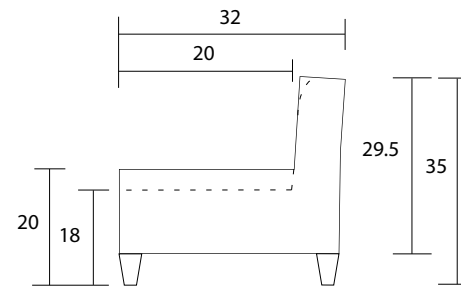

Chair

Sideview

Specifications:
 6" skinny tapered leg, espresso
 Tight Seat
 No-Sag sinuous spring system
 Measurements may vary +/- 1"
 July 4th, 2018

COM Requirement	Yards
Chair	4