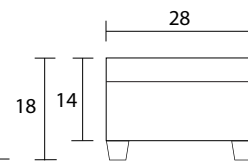

Chair

Sideview

Ottoman Frontview

Ottoman Sideview

Specifications:

- 4" square tapered leg, flared back leg, espresso
- No-sag sinuous spring system with loose seat cushion
- Tight back
- Piping on back rail
- Measurements may vary +/- 1"
- Jun 10th, 2019