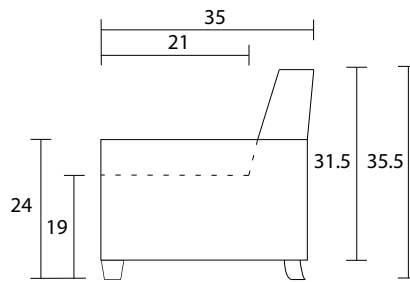

Chair

Sideview

Ottoman Frontview

Ottoman Sideview

Specifications:

- 4" square tapered leg, flared back leg, espresso
- No-sag sinuous spring system with loose seat cushion
- Tight back
- Piping on back rail
- Measurements may vary +/- 1"
- Jun 10th, 2019

COM Requirement Yards

Chair:	5
Ottoman:	3