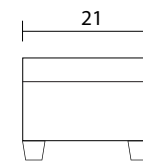

Chair

Sideview

Ottoman Frontview

Ottoman Sideview

Specifications:

- 4" square tapered leg, flared back leg, espresso
- No-sag sinuous spring system with loose seat cushion
- Tight back
- Piping on back rail
- Measurements may vary +/- 1"
- Jun 10th, 2019